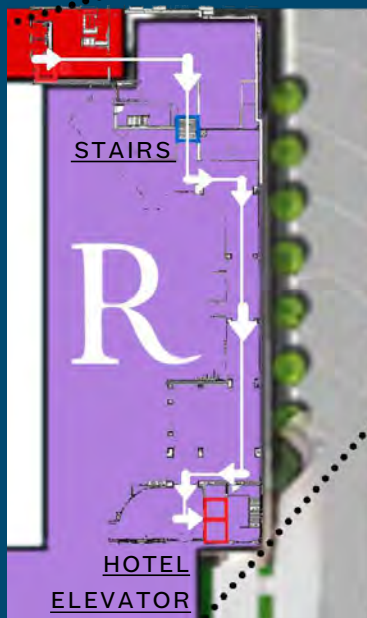

GARAGE
ELEVATOR

GARAGE TO LOBBY

Scan, Click or Visit to view directions:

**Video Directions
from the Garage to the Lobby**

R
RENAISSANCE®
ALLENTOWN HOTEL

<https://youtu.be/27nDPTYcSRk>

Google Maps directions to the Hotel:

<https://goo.gl/maps/mJjhcMw3ubDX5tr7>

Google Maps directions to the Garage:

<https://goo.gl/maps/zkBAg31AuWeWRkaR8>

To the Front Desk:

take elevator to the 2nd floor

To the Meeting:

take elevator to the 3rd floor

To the Dime:

take elevator to the 3rd floor

To the Ballroom:

take elevator to the 5th floor

RENAISSANCE ALLENTOWN HOTEL
12 North Seventh Street, Allentown, PA 18101
t. 484.273.4000 f. 484.273.4001
RENAISSANCEALLENTOWN.COM
#RENALENTOWN