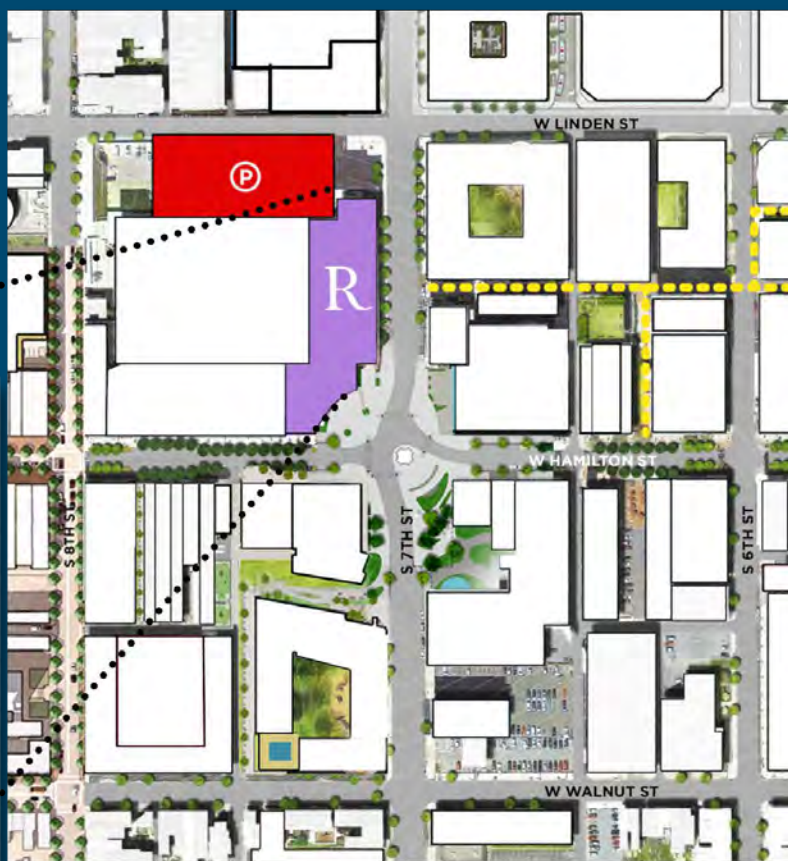

GARAGE
ELEVATOR

GARAGE TO LOBBY

Scan, Click or Visit to view directions:

**Video Directions
from the Garage to the Lobby**

R
RENAISSANCE®
ALLENTOWN HOTEL

<https://youtu.be/27nDPTYcSRk>

Google Maps directions to the Hotel:

<https://goo.gl/maps/mJjhcMw3ubDX5tr7>

Google Maps directions to the Garage:

<https://goo.gl/maps/zkBAg31AuWeWRkaR8>

To the Front Desk:

take elevator to the 2nd floor

To the Meeting:

take elevator to the 3rd floor

To the Dime:

take elevator to the 3rd floor

To the Ballroom:

take elevator to the 5th floor

RENAISSANCE ALLENTOWN HOTEL
12 North Seventh Street, Allentown, PA 18101
t. 484.273.4000 f. 484.273.4001
RENAISSANCEALLENTOWN.COM
#RENALENTOWN