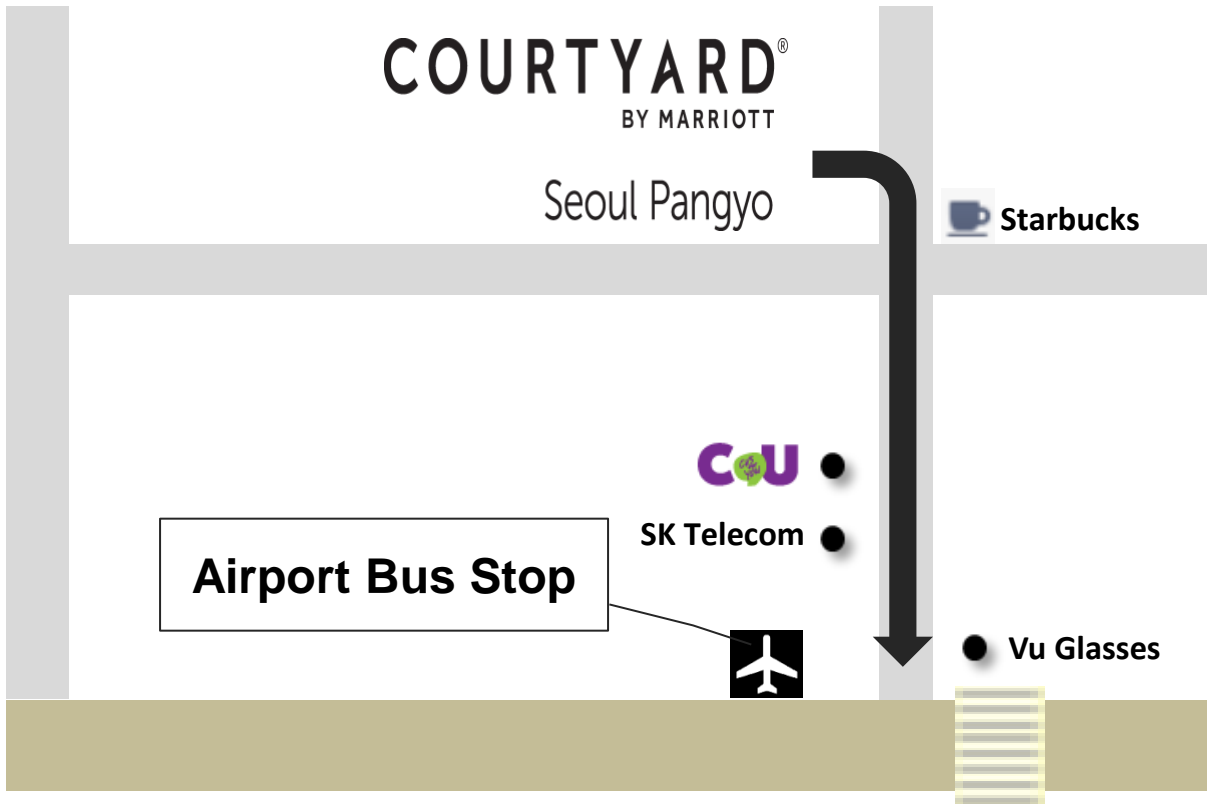

Airport Limousine Bus #5000 (Pangyo → ICN)

“Pangyo Station” Stop			
05:20	09:20	13:20	18:50
06:20	10:20	14:20	20:20
07:20	11:20	15:50	
08:20	12:20	17:20	

PANGYO STATION 

고객님을 인천 공항까지 안내해 주십시오.
Please take this guest to ICN Airport.

Total estimated time: **80 ~ 100 minutes**

Fare: **9,200KRW / 6,400KRW (8~19) / 4,600KRW *Cash Only***

Airport Limousine Bus #5000 (ICN→Pangyo)

“Terminal 2”			
07:05	11:35	15:55	20:40
08:05	12:50	16:55	22:10
09:35	13:50	18:00	
10:35	14:50	19:20	

Bus Stop: Between 36~41 on B1F(No designated stop)

“Terminal 1”			
07:25	11:55	16:15	21:00
08:25	13:10	17:15	22:30
09:55	14:10	18:20	
10:55	15:10	19:40	

Bus Stop: 9A on 1F

Please take the bus #5000 to Pangyo Station

고객님을 판교역 코트야드 메리어트 호텔까지 안내해 주십시오.

Total estimated time: **80 ~ 100 minutes**

Fare: **9,200KRW / 6,400KRW (8~19) / 4,600KRW**

Cash Only