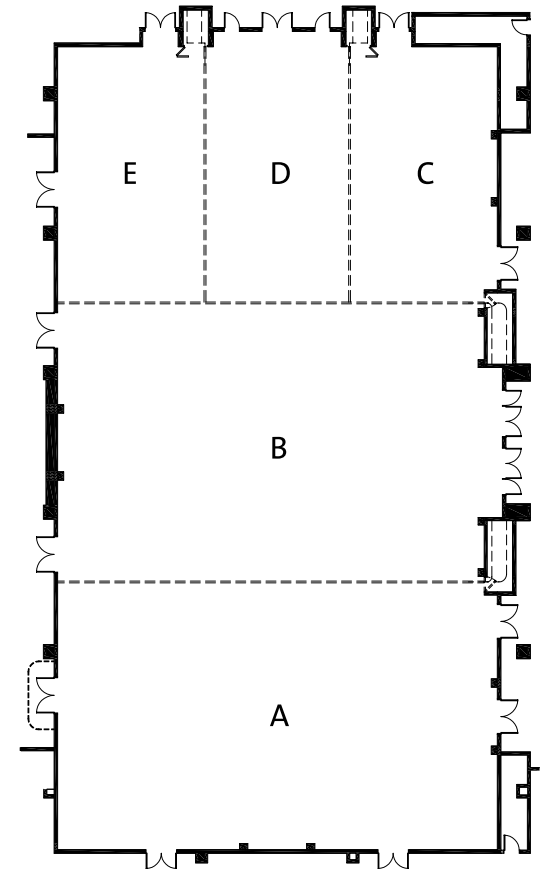

Alabama Ballroom