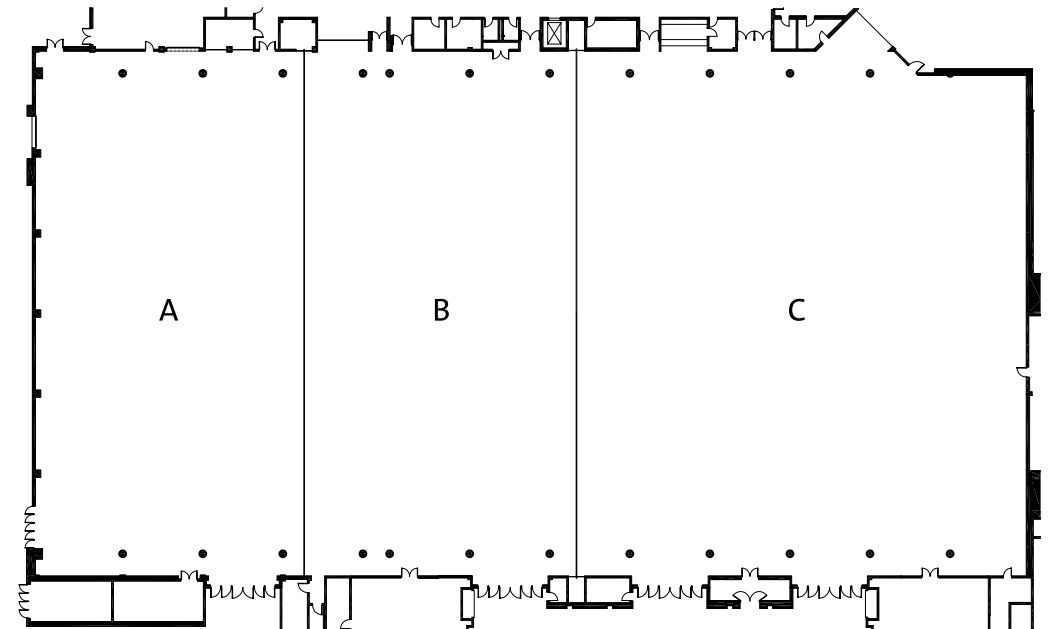

Exhibit Hall