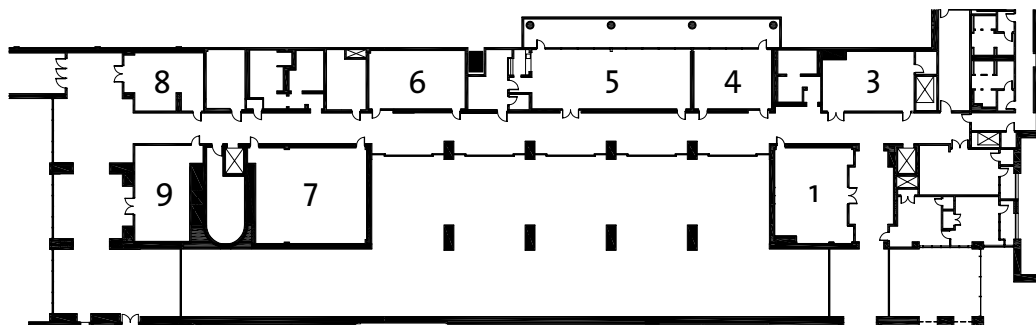

Montgomery Meeting Rooms