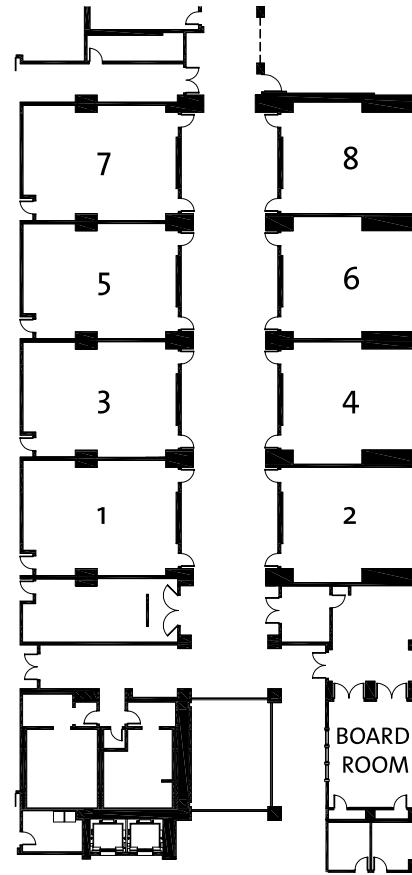

For more detailed information please visit our website at www.renaissancemontgomery.com

Riverview Meeting Rooms