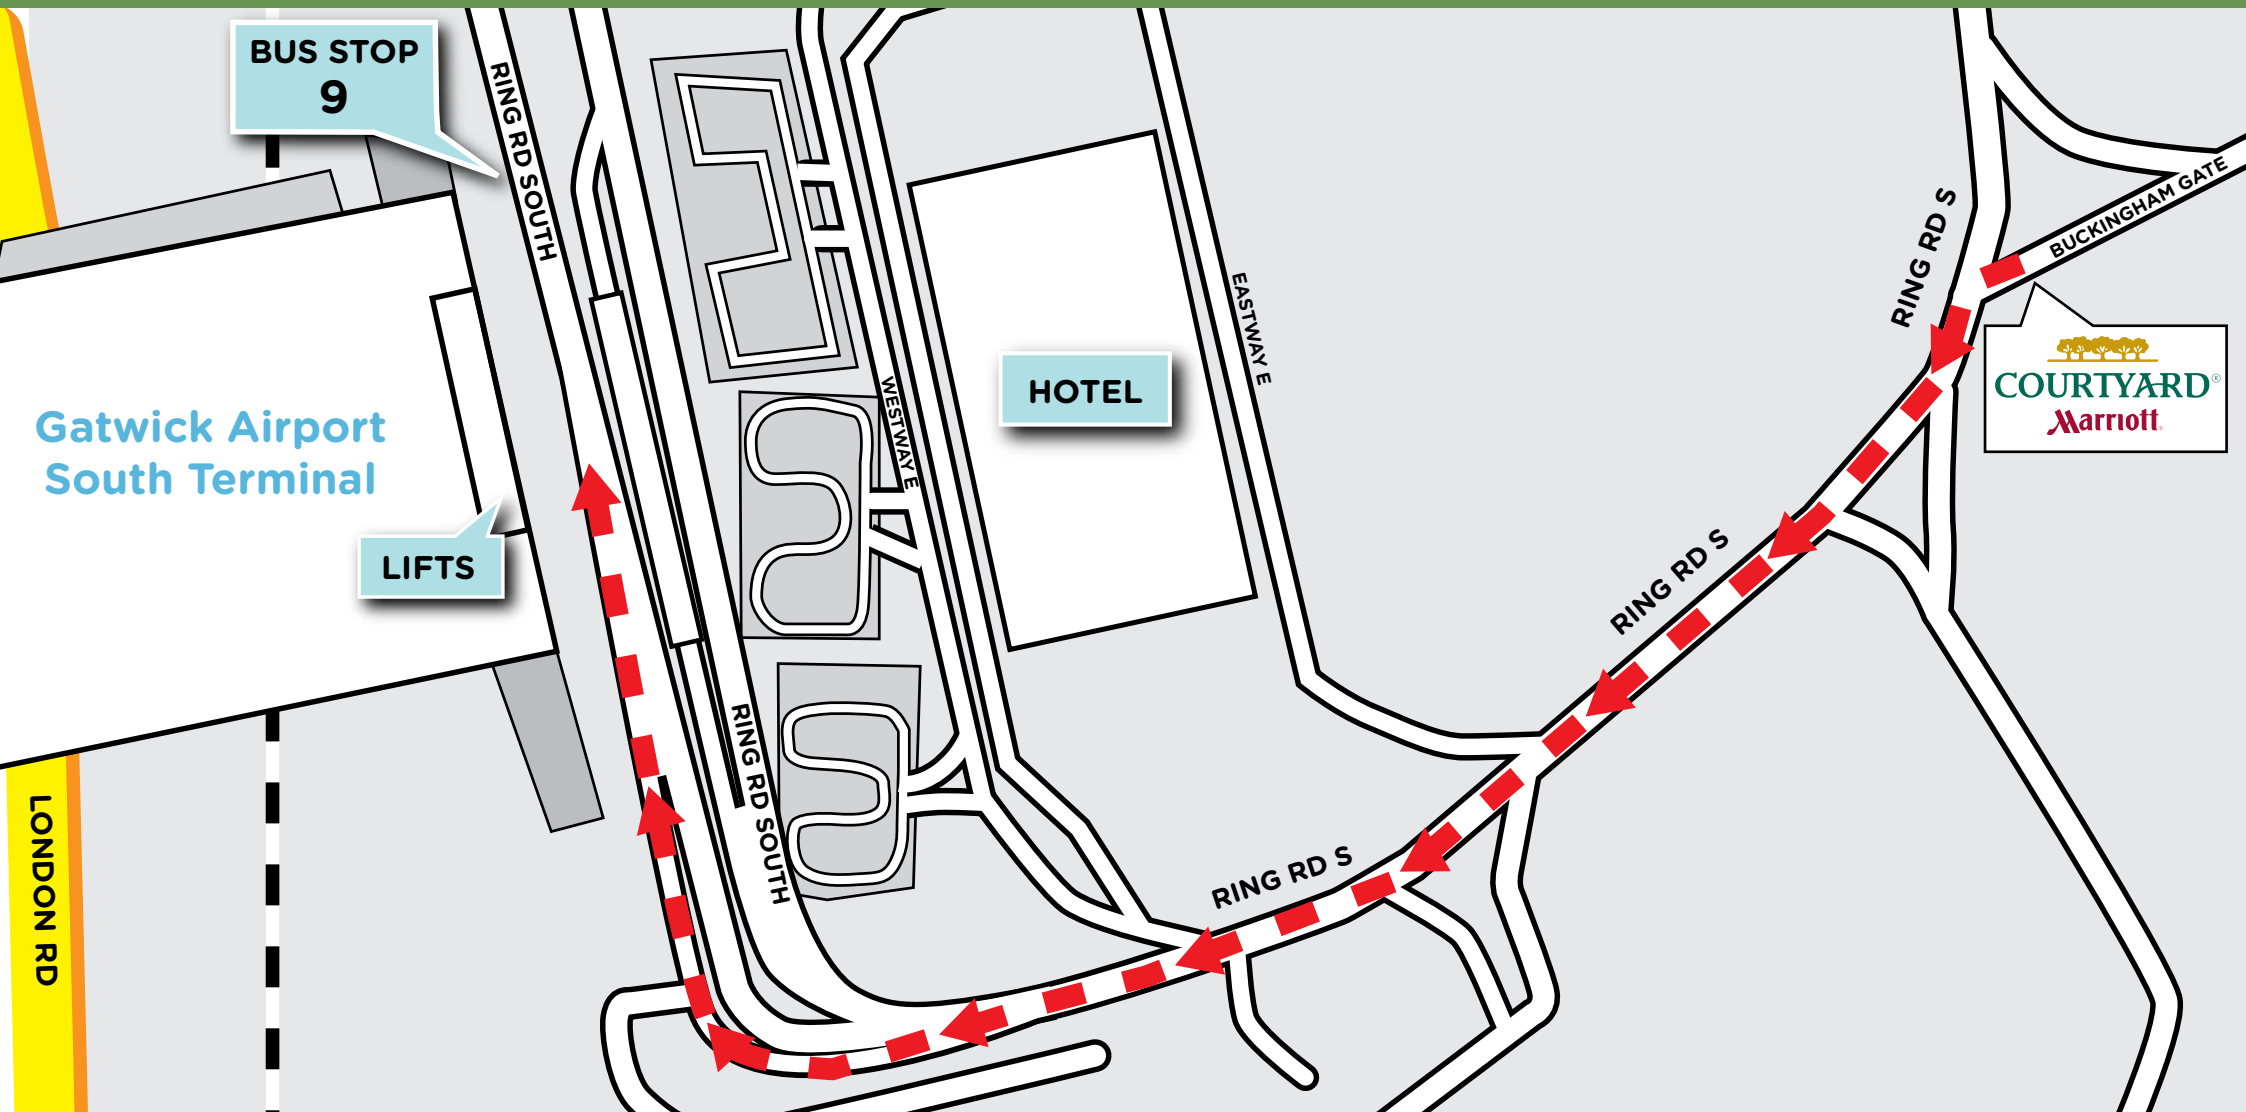

COURTYARD BY MARRIOTT LONDON GATWICK WALKING ROUTE TO SOUTH TERMINAL

Thank you for booking the Courtyard by Marriott London Gatwick Hotel!
Why not check out our website for special offers and packages before you
book the hotel again! Maple Manor Meet & Greet phone number to call on
your return is: 01293 - 652299