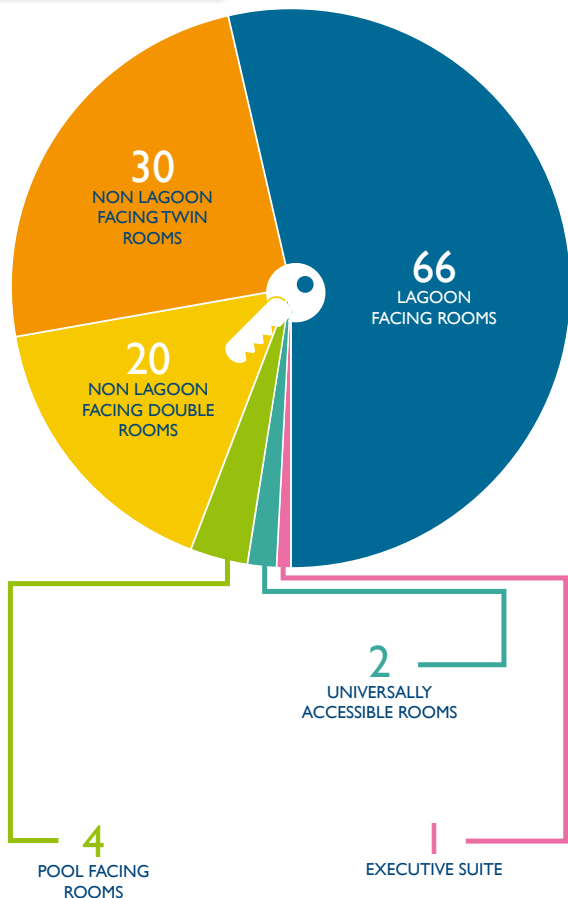

ROOMS

123
MODERN, UPMARKET BEDROOMS

IN-ROOM FACILITIES

- FREE WiFi
- 200MB PER ROOM / PER DAY
- EXECUTIVE WORK DESK
- EUROPEAN & UK ADAPTORS
- MINIBAR FRIDGE
- ELECTRONIC SAFE
- TEA & COFFEE MAKING-FACILITIES
- SEPARATE BATH & SHOWER
- LCD FLAT SCREEN & DSTV
- INDIVIDUALLY CONTROLLED
- TELEPHONE
- HAIRDRYER
- INTERLEADING LAGOON FACING ROOMS