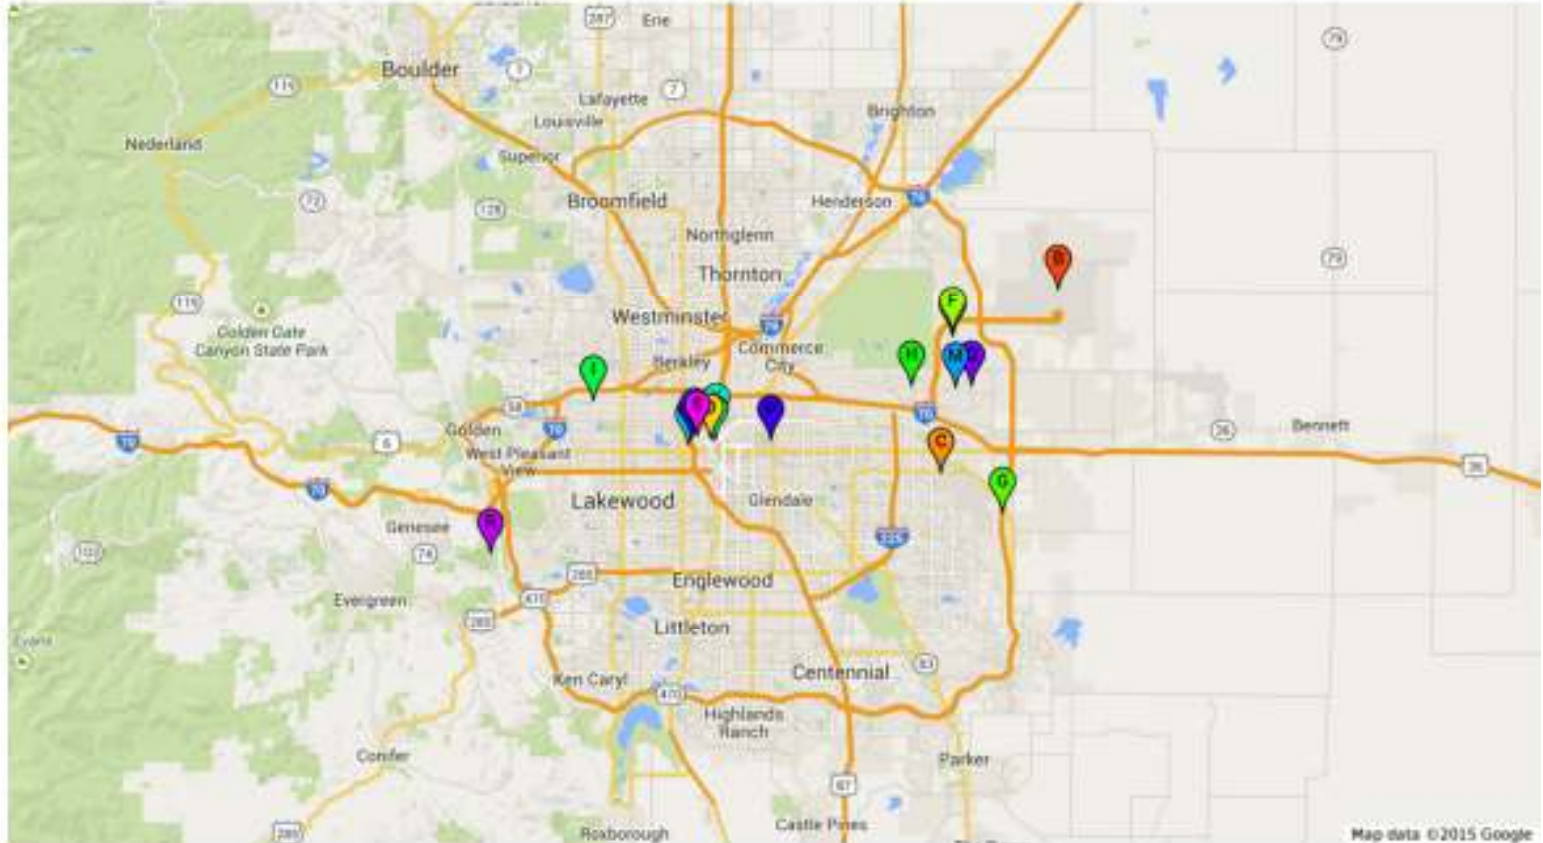

# Courtyard Denver Airport

## Local Area Attractions Map

-  Courtyard Denver Airport
-  Denver International Airport
-  Buckley Air Force Base
-  Larimer Square
-  Starbucks
-  Village Inn Restaurant
-  E-470
-  Walmart Neighborhood Market
-  Airport Car Rental Center
-  16th Street Mall
-  Coors Field
-  Sports Authority Field at Mile High
-  King Soopers Grocery
-  Downtown Aquarium
-  Children's Museum of Denver
-  Denver Museum of Nature & Science
-  Green Valley Ranch Golf Club
-  Red Rocks Amphitheatre
-  Elitch Gardens

**Buckley Air Force Base**  
 18500 East 6th Avenue,  
 Aurora, CO 80011  
[www.buckley.af.mil](http://www.buckley.af.mil)  
 (720) 847-9011

**Larimer Square**  
 1430 Larimer Street #200,  
 Denver, CO 80202  
[www.larimersquare.com](http://www.larimersquare.com)  
 (303) 534-2367