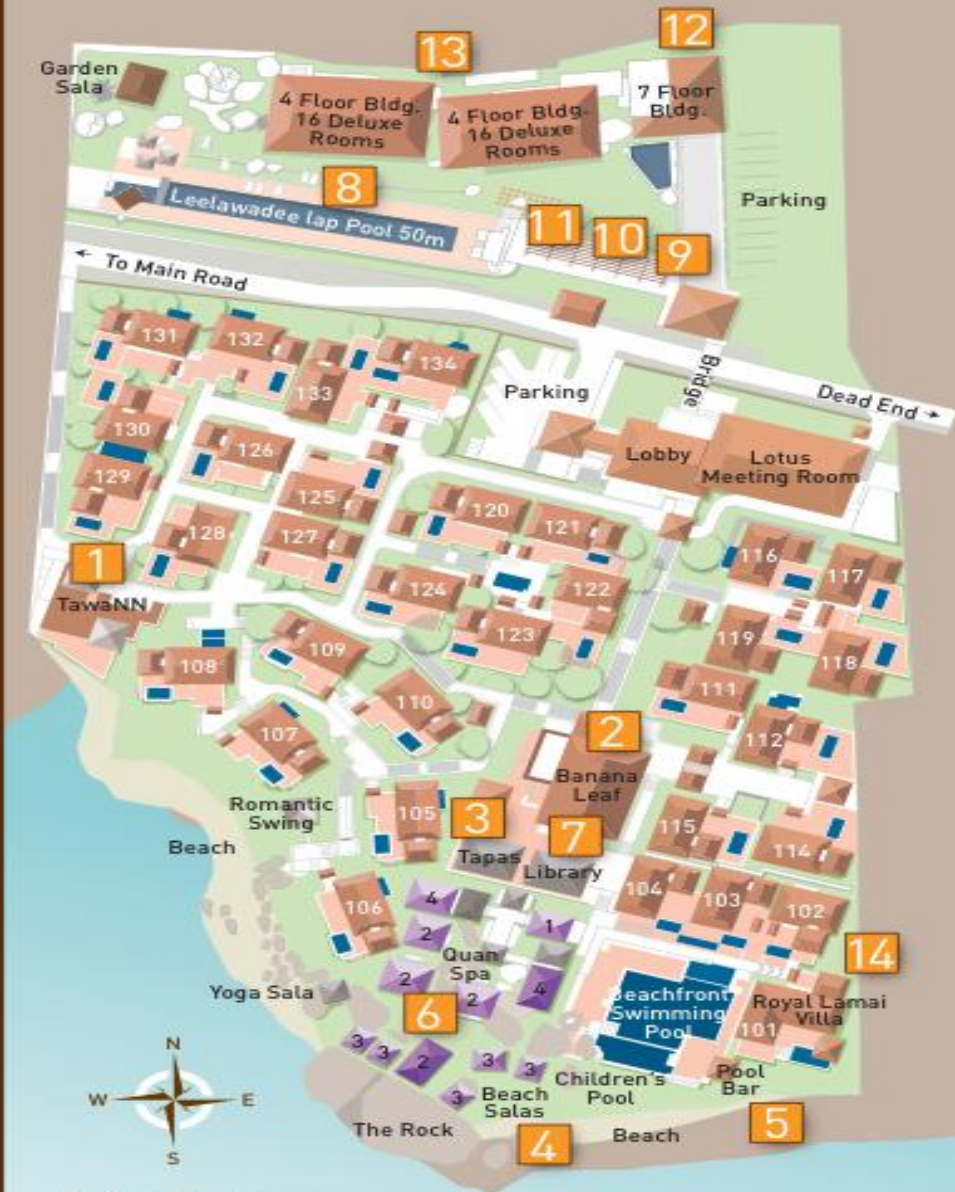

## DISCOVER OUR HOTEL

- 1 TawaNN**
- 2 Banana Leaf**
- 3 Tapas**
- 4 Private Dining**
- 5 Pool Bar**
- 6 Quan Spa**
  - 1. Spa Reception
  - 2. Treatment Rooms
  - 3. Open Air Massage Salas
  - 4. Saunas & Plunge Pools
- 7 Library**
- 8 Lap Pool**
- 9 Gift Shop**
- 10 Tailor Shop**
- 11 Kid's Room**
- 12 7 Floor Building**
  - 11 Deluxe Rooms
  - 2<sup>nd</sup> Floor - Fitness Center
  - 6<sup>th</sup> Floor - Lamai Suite
  - 7<sup>th</sup> Floor - Chomview Suite
- 13 4 Floor Buildings**
  - 32 Deluxe Rooms
- 14 Pool Villas**
  - Royal Lamai Villa 101
  - Beach Front Villas 102-108
  - Garden Villas 109-134