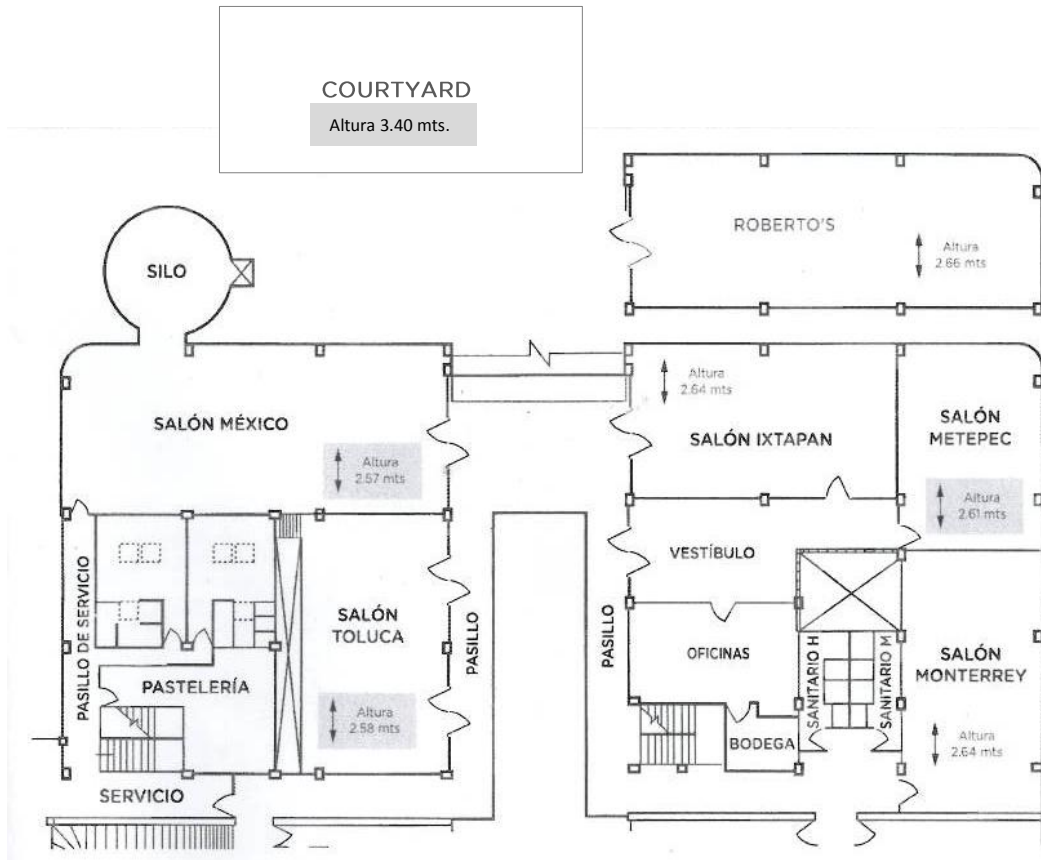

**Courtyard by Marriott®
Toluca Airport**

Blvd. Miguel Alemán Valdez Km.2
No. 177, San Pedro Totoltepec, 50200
Toluca, México T +52 722 277 2020
courtyard.com/TLCCY

Salón	Medidas (Largo x Ancho)	Herradura	Auditorio	Media Luna	Banquete	Imperial	Escuela	Coctel
Monterrey	11.63x 5.85	25	50	30	60	30	25	0
Metepec	9.60x6.00	20	40	30	50	30	25	0
Ixtapan	6.80x11.90	30	65	40	70	40	40	0
Toluca	11.80x6.80	30	60	40	70	40	40	0
Courtyard	19.70x6.90	55	140	85	120	65	80	0
México	18.00x7.00	45	100	65	80	55	55	0
Roberto's	11.70x5.50	30	60	40	50	35	0	40