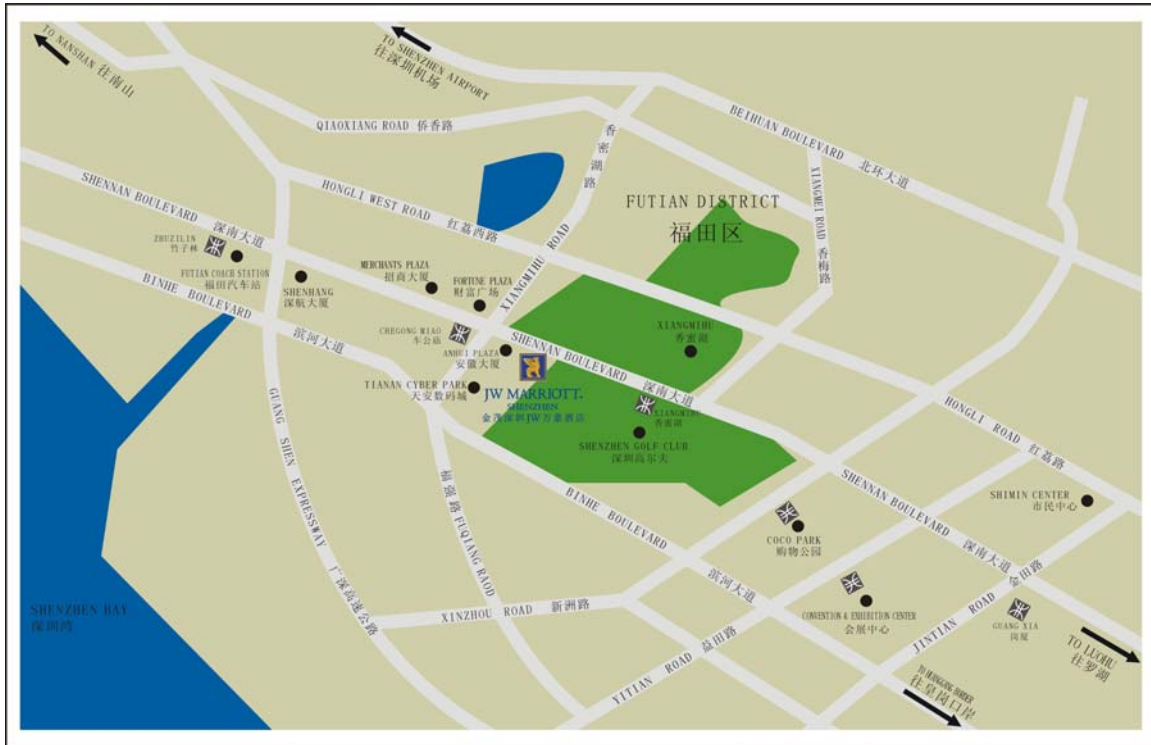

JW MARRIOTT.
SHENZHEN
金茂深圳JW万豪酒店

6005 Shennan Boulevard, Futian District, Shenzhen, Guangdong 518040 China

Phone: 86 755 2269 8888

Fax: 86 755 8343 7454

www.jwmarriottshenzhen.com

中国深圳福田区深南大道 6005 号

电话： 86 755 2269 8888

传真： 86 755 8343 7454

cn.jwmarriottshenzhen.com