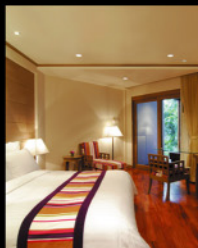

PATTAYA
RESORT & SPA

Marriott.

Fire up the Grill

on your Terrace

Check in at one of our beautiful new Terrace Suites and have a great family barbecue time with your loved ones right on your very own terrace! Choose a Barbecue and Wine package that suits you best from our fine selection and it will be delivered right to your doorstep. All you have to do is cook your BBQ pattie to perfection and indulge within a luscious garden ambience as though you were having a 5 star picnic here at Pattaya Marriott Resort & Spa. This great value package including complimentary wireless internet, daily breakfast buffet and full club lounge access and all benefits is yours at price starting from Baht 11,700 per room per night.