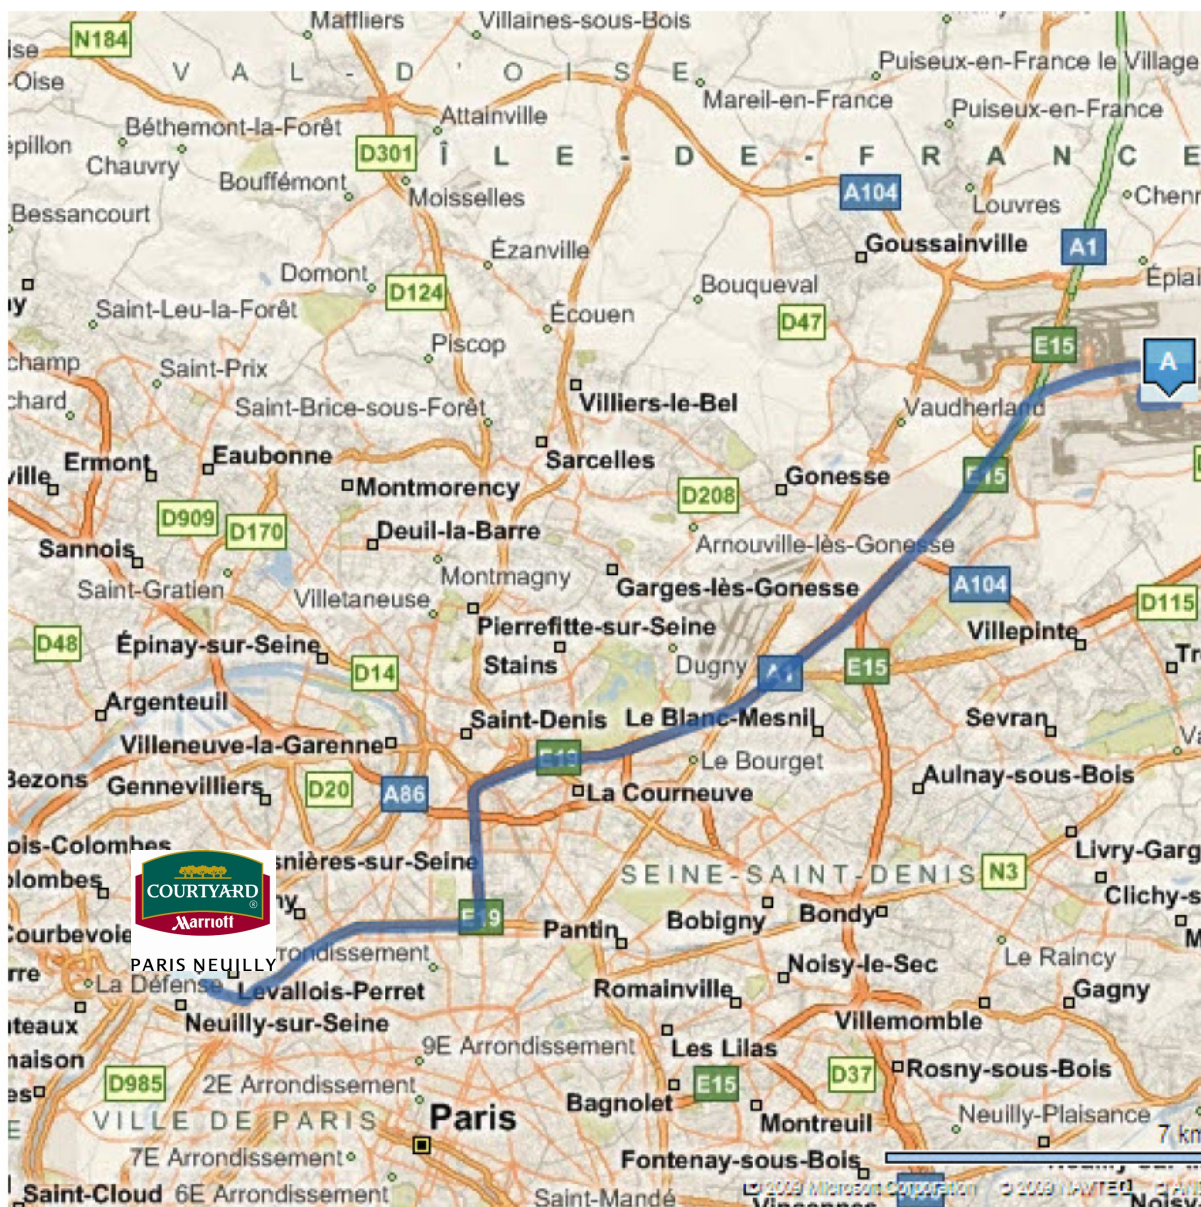

Paris

How to reach the Courtyard Paris Neuilly from Roissy Charles de Gaulle Airport

Courtyard by Marriott Paris Neuilly

58 Boulevard Victor Hugo

92200 Neuilly Sur Seine

Phone : +33 1 55 63 64 65

www.courtyardneuilly.com

PARIS NEUILLY

How: By Car

① From Paris France CDG International Airport take the highway A1 until Porte de la Chapelle ② Take the Boulevard Peripherique until Porte de Champerret ③ Go straight on Porte de Champerret ④ The name of the street will change into Rue Jean Oestreicher ⑤ Turn right on Avenue de la Porte de Champerret ⑥ Go straight on Boulevard Bineau ⑦ At the roundabout take the first exit ⑧ Turn right on the Boulevard Victor Hugo ⑨ Go straight until Place du Duc d'Orléans ⑩ Arrive at the 58 Boulevard Victor Hugo