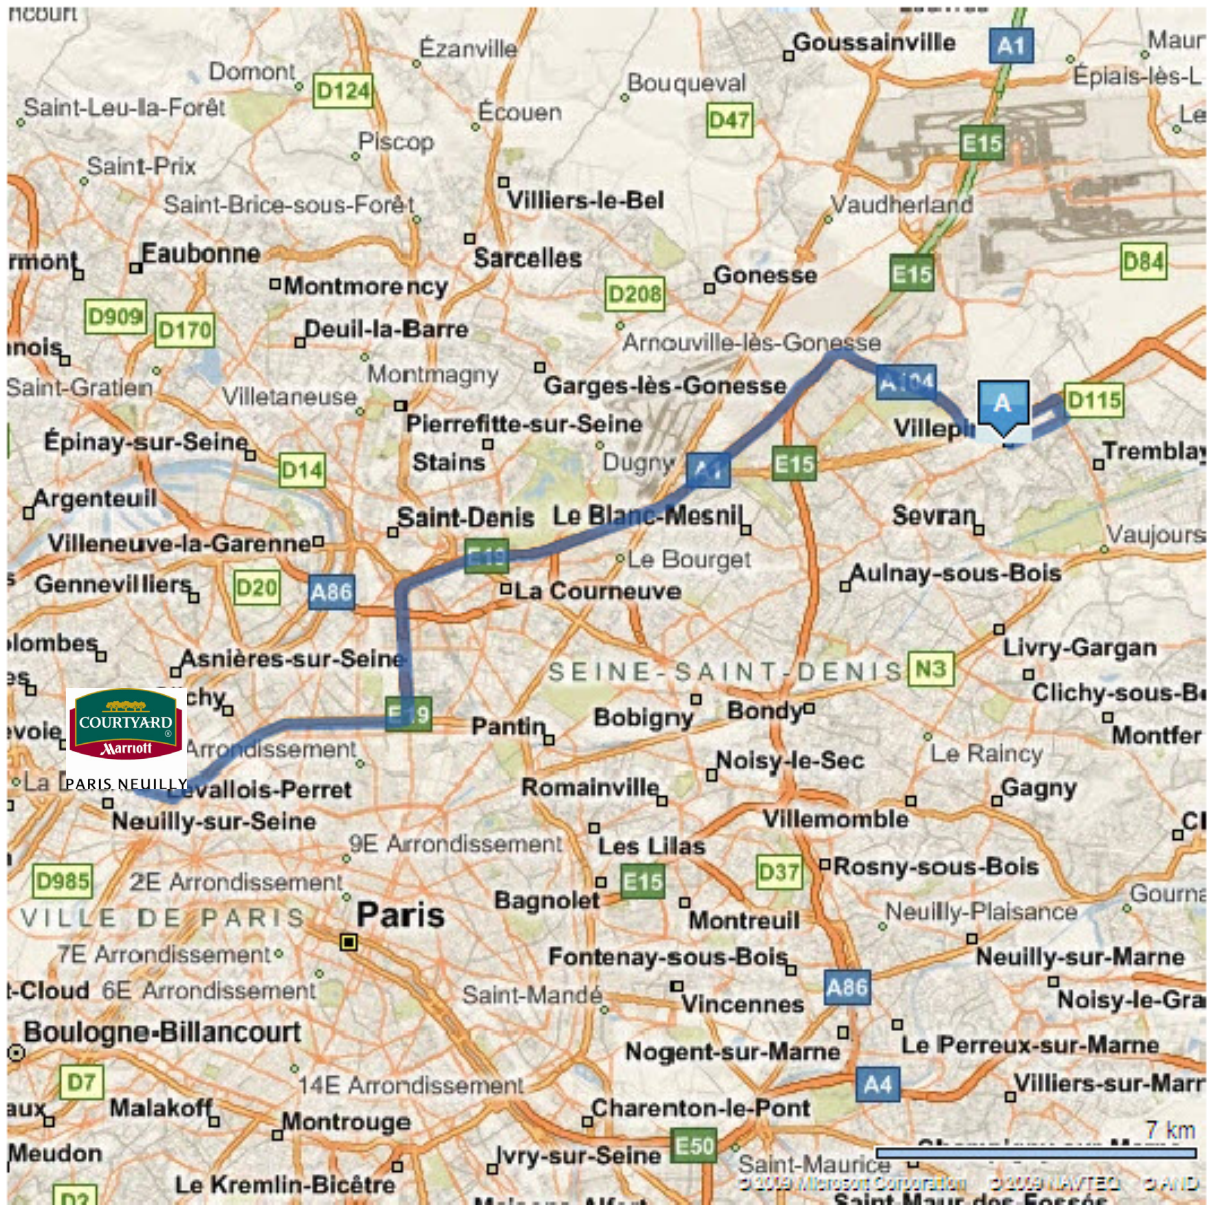

Paris

How to reach the Courtyard Paris Neuilly from Exhibition Center, Paris Nord Villepinte

Courtyard by Marriott Paris Neuilly

58 Boulevard Victor Hugo

92200 Neuilly Sur Seine

Phone : +33 1 55 63 64 65

www.courtyardneuilly.com

PARIS NEUILLY

How: By Car

① From the Parc des Expositions Paris Nord Villepinte to the Courtyard Paris Neuilly, take the highway 104 ② Follow and take the highway E19 in the direction of Saint Denis/ Paris-centre/ Porte de la Chapelle/ Garonor ③ Exit of Porte de la Chapelle and take the Boulevard Périphérique in the direction of Rouen/ Porte de Clignancourt ④ Exit at Porte de Champerret and follow Porte de Champerret ⑤ Go straight on Porte de Champerret ⑥ The name of the street will change into Rue Jean Oestreicher ⑦ Turn left on Avenue de la Porte de Champerret ⑧ Go straight on Boulevard Bineau ⑨ At the roundabout take the exit 1 and turn right on Boulevard Victor Hugo ⑩ Arrive at the 58 Boulevard Victor Hugo