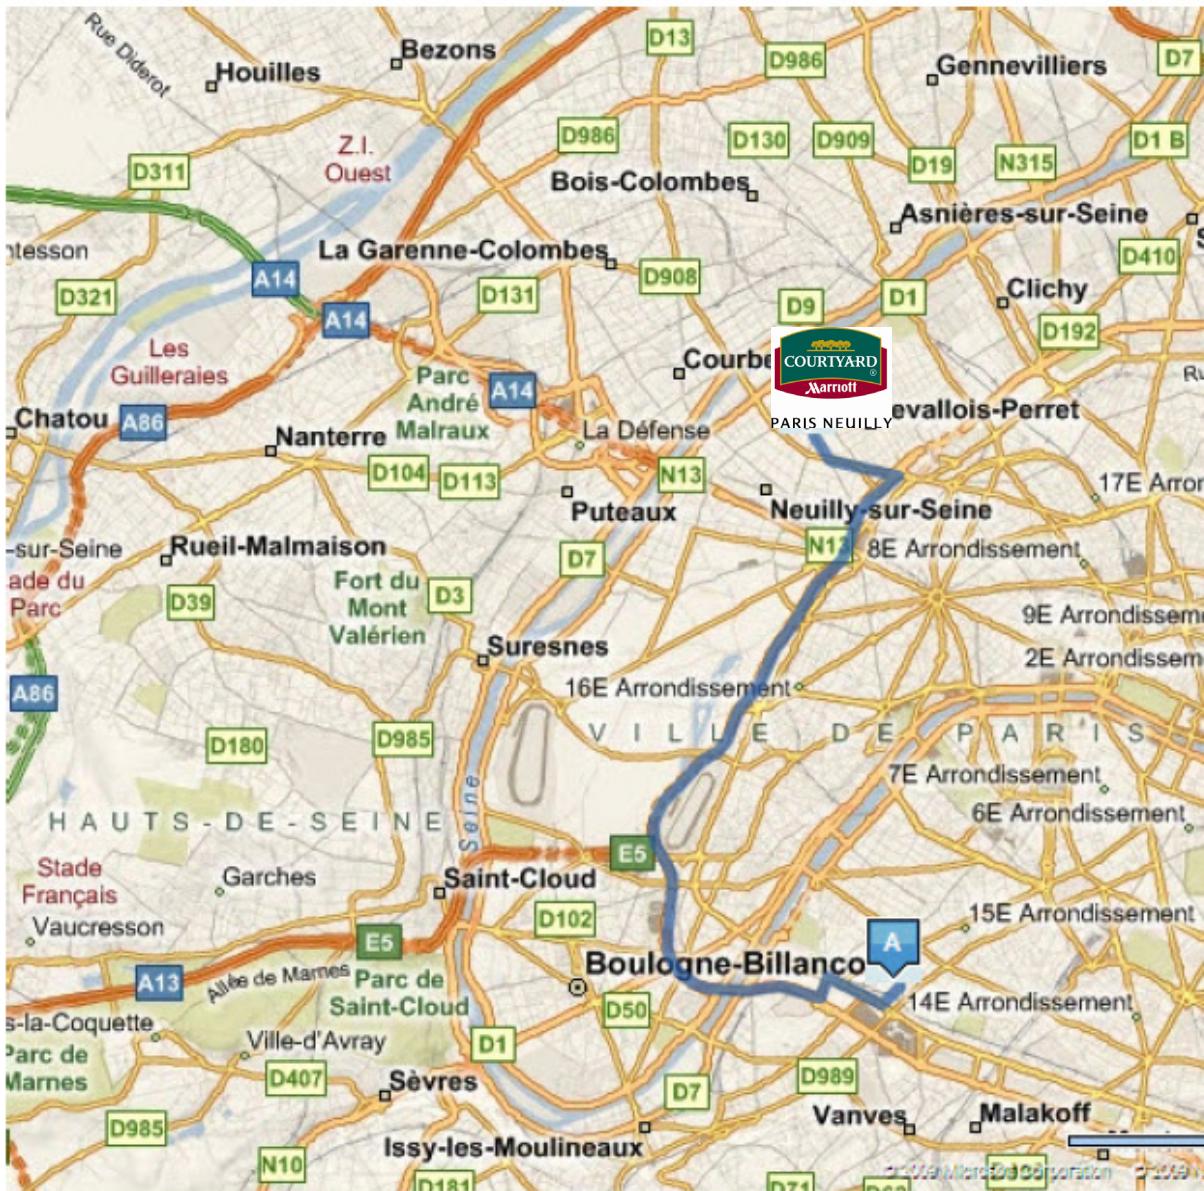

# Paris

## How to reach the Courtyard Paris Neuilly from Exhibition Center, Porte de Versailles

## How: By Car

① To drive from the Parc des Expositions Porte de Versailles to the Courtyard Paris Neuilly, take Boulevard Lefèbvre ② the name of the street will change into Boulevard Victor ③ Turn left on Avenue de la Porte de Sèvres ④ At the exit Porte de Sèvres, take the Boulevard périphérique in the direction of Nantes/ Bordeaux/ Quai d'Issy/ Porte d'Auteuil ⑤ Exit at Porte de Champerret and follow Porte de Champerret ⑥ Go straight on Porte de Champerret ⑦ Turn left on Avenue de la Porte de Champerret ⑧ Go straight on Boulevard Bineau ⑨ At the roundabout take the exit 1 and turn right on Boulevard Victor Hugo ⑩ Arrive at the 58 Boulevard Victor Hugo