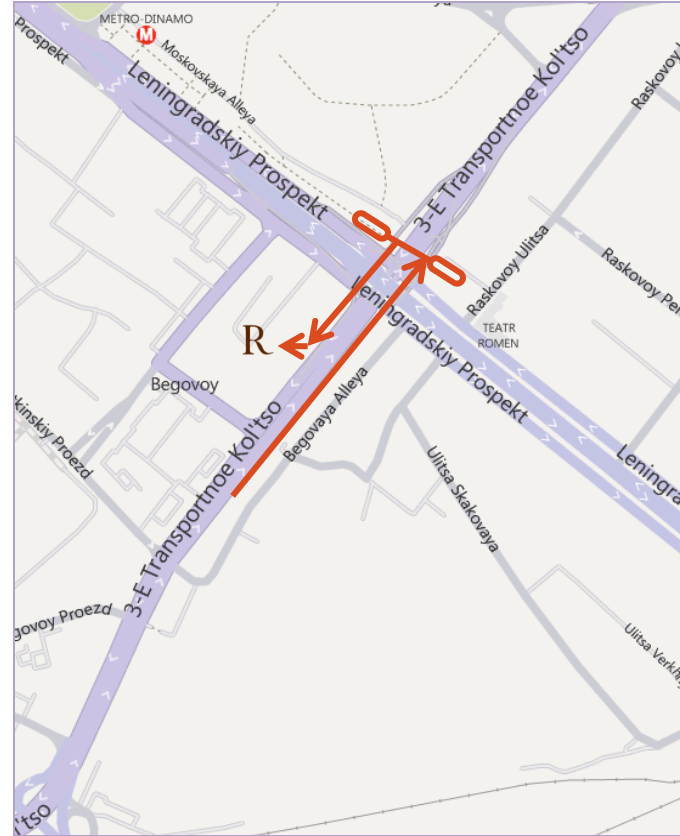

## HOW TO GET FROM THE CENTRE

- Drive along 1st Tverskaya-Yamskaya street from the centre
- To the left Belorusskiy railway station is as a mark point
- Continue to drive along Leningradskiy prospekt using the relief-road
- Turn right to the 3rd transportation ring and slew round towards Begovaya street
- Drive along Begovaya street, take the first turning to the right street and at once turn right to the hotel's entrance

## HOW TO GET FROM METRO DINAMO

- Get off "the last carriage" for metro traffic going from the centre
- Cross Leningraskiy prospekt by the underground pedestrian subway, go ahead to 1st Botkinsky proezd
- Cross the road and walk towards Business Centre (38 storey tower) along 1st Botkinsky proezd
- At the first cross-road turn left, pass by the supermarket "Perekrestok", then turn left to the hotel's entrance (16 storey building)

## HOW TO GET FROM THE 3RD TRANSPORTATION RING

### From Dmitrovsky highway side:

- Drive along Nov.Bashilovka street, then take to the right towards Begovaya street
- Continue to drive along Begovaya street
- Take the first turning to the right street and at once turn right to the hotel's entrance