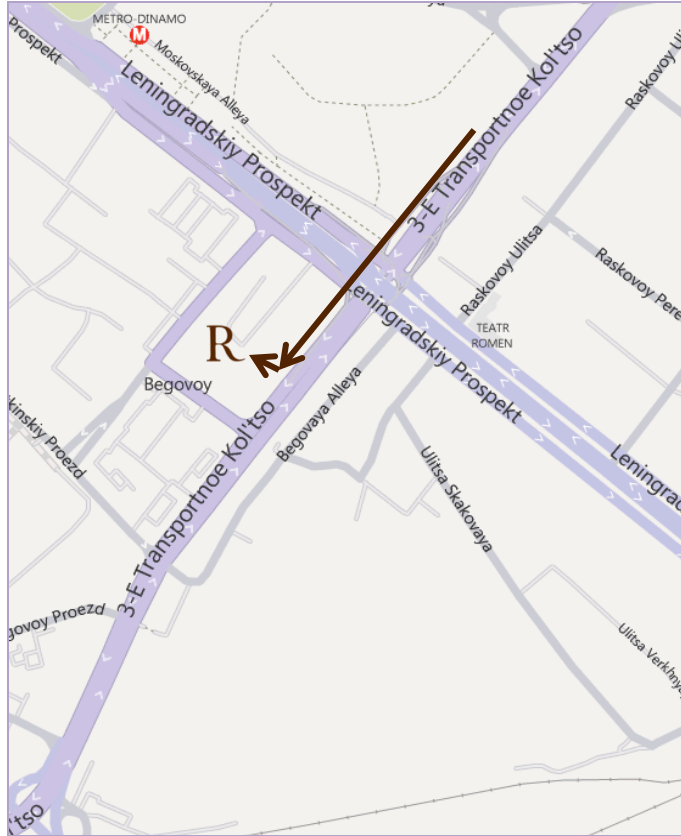

## HOW TO GET FROM THE CENTRE

- Drive along 1st Tverskaya-Yamskaya street from the centre
- To the left Belorusskiy railway station is as a mark point
- Continue to drive along Leningradskiy prospekt using the relief-road
- Turn right to the 3rd transportation ring and slew round towards Begovaya street
- Drive along Begovaya street, take the first turning to the right street and at once turn right to the hotel's entrance

## HOW TO GET FROM METRO DINAMO

- Get off "the last carriage" for metro traffic going from the centre
- Cross Leningraskiy prospekt by the underground pedestrian subway, go ahead to 1st Botkinsky proezd
- Cross the road and walk towards Business Centre (38 storey tower) along 1st Botkinsky proezd
- At the first cross-road turn left, pass by the supermarket "Perekrestok", then turn left to the hotel's entrance (16 storey building)

## HOW TO GET FROM THE 3RD TRANSPORTATION RING

### From Dmitrovsky highway side:

- Drive along Nov.Bashilovka street, then take to the right towards Begovaya street
- Continue to drive along Begovaya street
- Take the first turning to the right street and at once turn right to the hotel's entrance