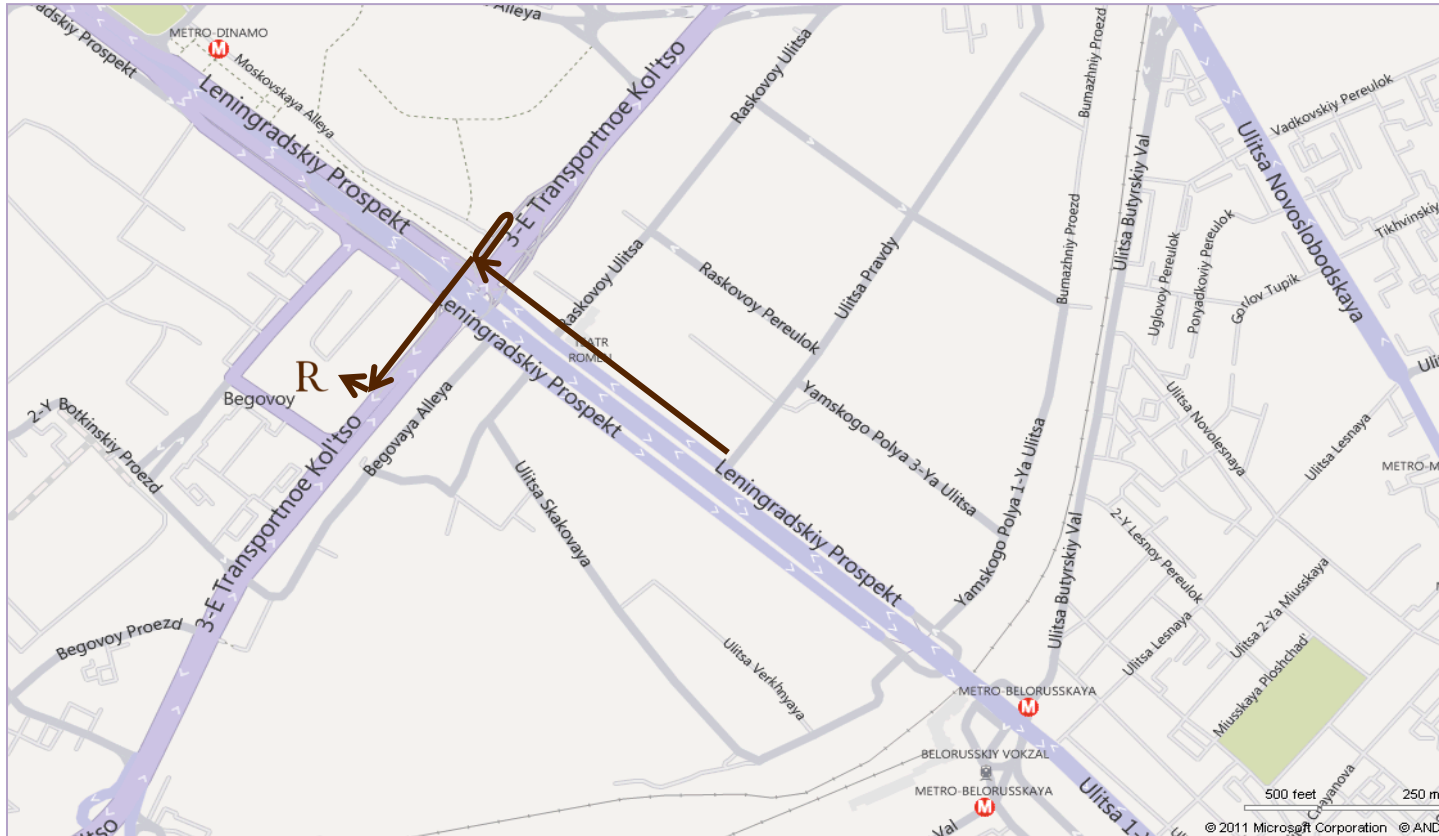

## HOW TO GET FROM THE CENTRE

- Drive along 1st Tverskaya-Yamskaya street from the centre
- To the left Belorusskiy railway station is as a mark point
- Continue to drive along Leningradskiy prospekt using the relief-road
- Turn right to the 3rd transportation ring and slew round towards Begovaya street
- Drive along Begovaya street, take the first turning to the right street and at once turn right to the hotel's entrance

## HOW TO GET FROM METRO DINAMO

- Get off "the last carriage" for metro traffic going from the centre
- Cross Leningraskiy prospekt by the underground pedestrian subway, go ahead to 1st Botkinsky proezd
- Cross the road and walk towards Business Centre (38 storey tower) along 1st Botkinsky proezd
- At the first cross-road turn left, pass by the supermarket "Perekrestok", then turn left to the hotel's entrance (16 storey building)

### From Kutuzovskiy prospect side:

- Drive along Begovaya street
- At Leningradskiy prospect slew round in the direction of oblast (country)
- Turn right to the 3rd transportation ring and slew round towards Begovaya street
- Drive along Begovaya street, take the first turning to the right street and at once turn right to the hotel's entrance