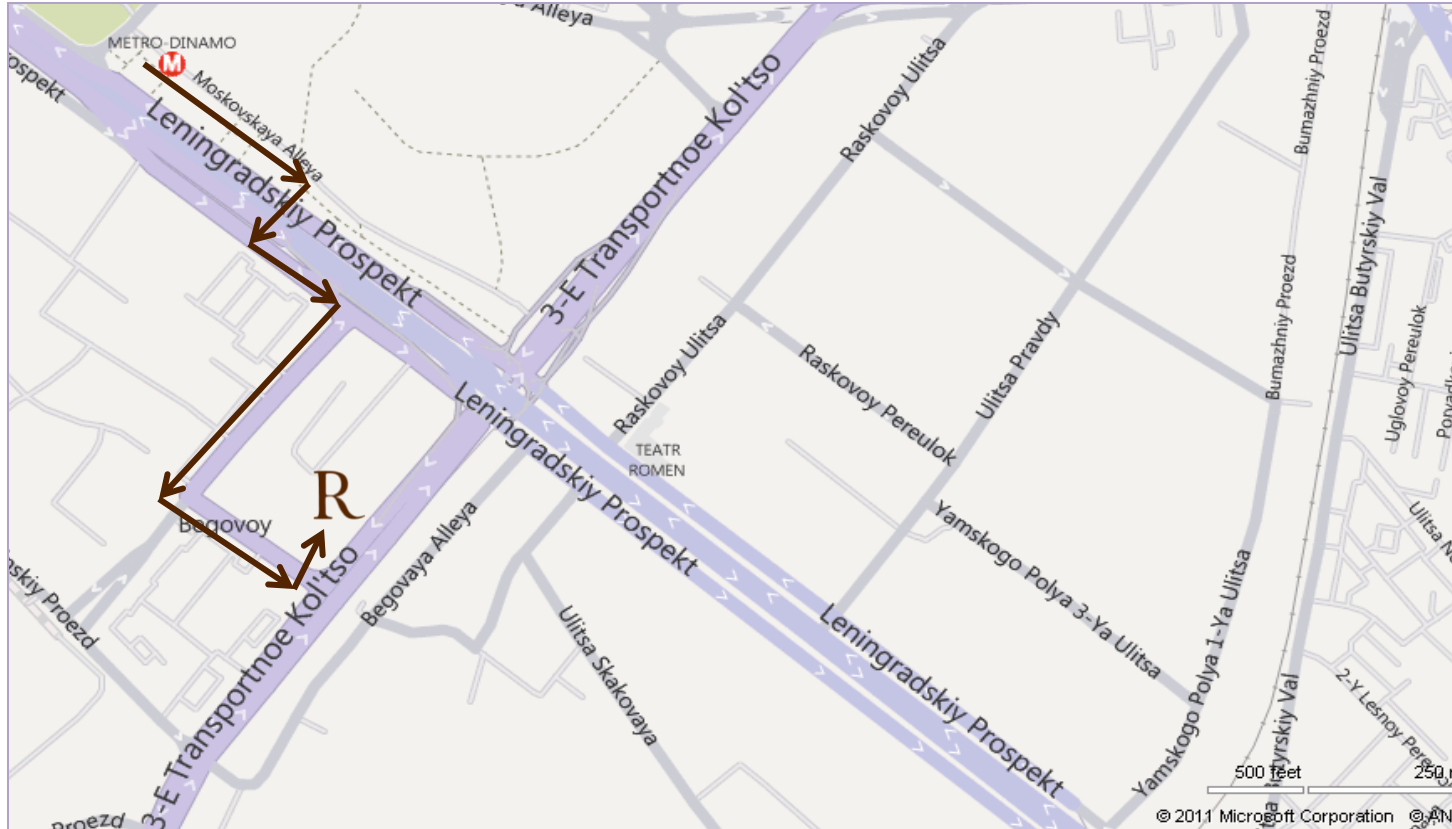

## HOW TO GET FROM THE CENTRE

- Drive along 1st Tverskaya-Yamskaya street from the centre
- To the left Belorusskiy railway station is as a mark point
- Continue to drive along Leningradskiy prospekt using the relief-road
- Turn right to the 3rd transportation ring and slew round towards Begovaya street
- Drive along Begovaya street, take the first turning to the right street and at once turn right to the hotel's entrance

## HOW TO GET FROM METRO DINAMO

- Get off "the last carriage" for metro traffic going from the centre
- Cross Leningraskiy prospekt by the underground pedestrian subway, go ahead to 1st Botkinsky proezd
- Cross the road and walk towards Business Centre (38 storey tower) along 1st Botkinsky proezd
- At the first cross-road turn left, pass by the supermarket "Perekrestok", then turn left to the hotel's entrance (16 storey building)