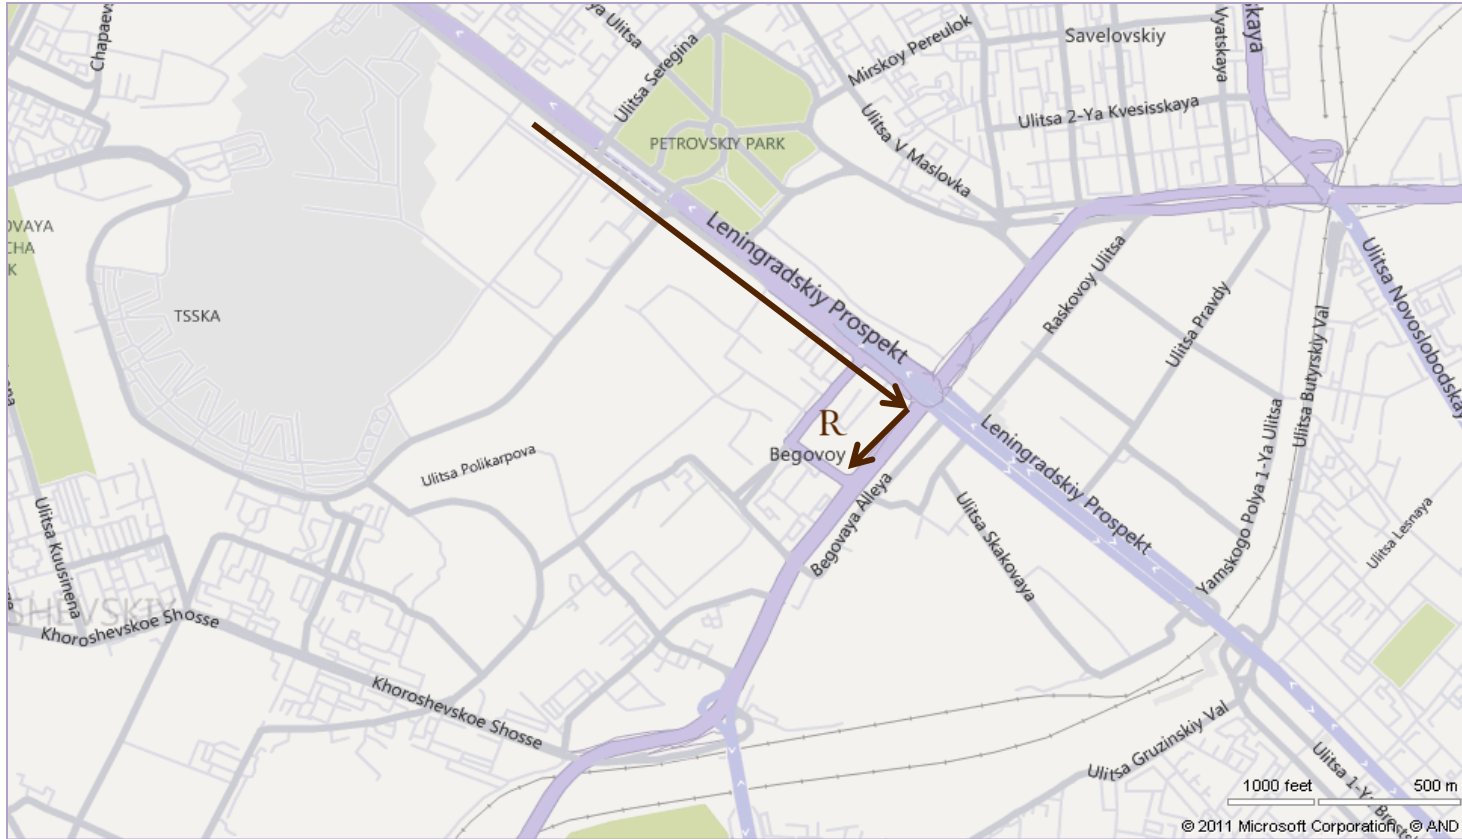

RENAISSANCE MOSCOW MONARCH CENTRE HOTEL

HOW TO GET FROM SHEREMETYEVO AIRPORT

- Drive west along Mezhdunarodnoye shosse
- Turn to the exit leading to Leningradskoye shosse, then continue to drive along Leningradsky prospect
- Turn right to the 3rd transportation ring (Begovaya street)
- Drive along Begovaya street, take the first turning to the right street and at once turn right to the hotel's entrance

RENAISSANCE MOSCOW MONARCH CENTRE HOTEL

31A Leningradsky Prospekt Bld.1 Moscow Russia 125284

t: 7 495 995 00 09 f: 7 495 995 00 08 renaissancemonarchmoscow.com