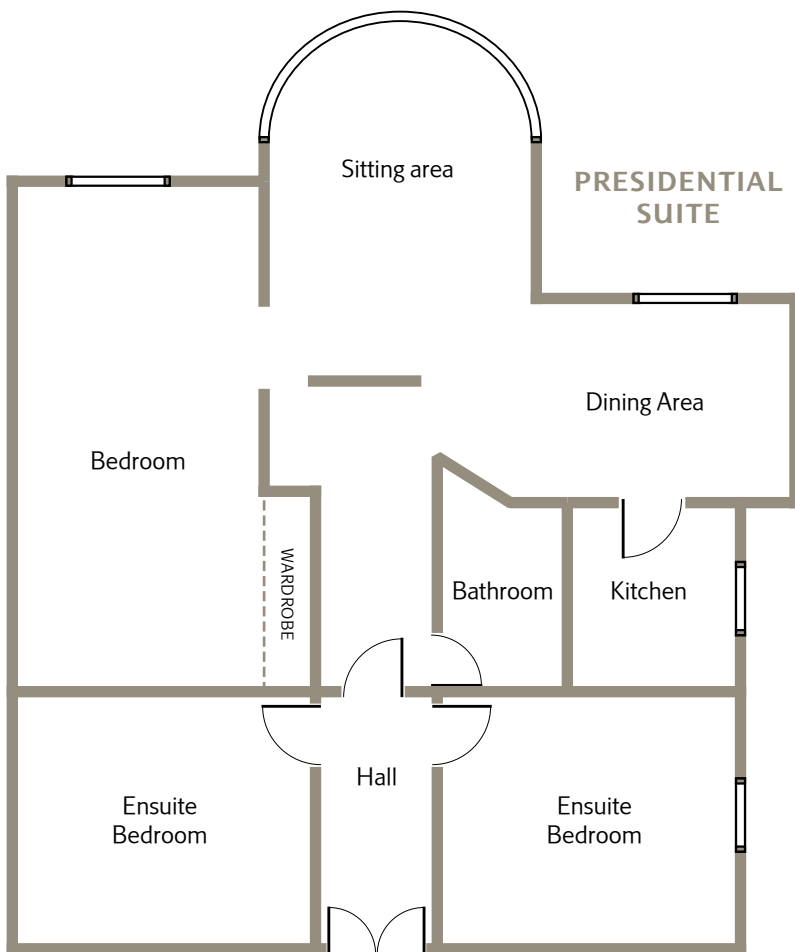

suite luxury

Marriott
LONDON MAIDA VALE

Presidential Suite Bedroom

Presidential Suite Lounge

Our suites are ideal for executives wanting to combine the convenience of a meeting room with the luxury of a close-at-hand bedroom, or individuals and families requiring an extended stay with full apartment facilities at their disposal.

The Presidential Suites have 1, 2 or 3 king ensuite rooms and a spacious lounge area with comfortable sofas to relax on. The dining area is ideal for small private dinners or meetings, accommodating up to 6 people around an executive-style table.

Junior Suite Lounge

Additionally, there are six one-bedroom Junior Suites which each have a separate lounge area and fully equipped kitchen. Ideal for executives or families wanting a long stay, or for holding a private function. A perfect choice which offers all the comforts of being at home.