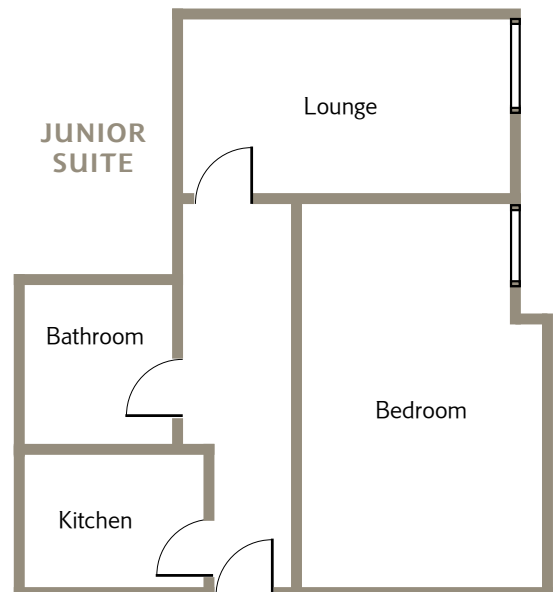

suite luxury

Marriott
LONDON MAIDA VALE

Presidential Suite Bedroom

Presidential Suite Lounge

Our suites are ideal for executives wanting to combine the convenience of a meeting room with the luxury of a close-at-hand bedroom, or individuals and families requiring an extended stay with full apartment facilities at their disposal.

The Presidential Suites have 1, 2 or 3 king ensuite rooms and a spacious lounge area with comfortable sofas to relax on. The dining area is ideal for small private dinners or meetings, accommodating up to 6 people around an executive-style table.

Junior Suite Lounge

Additionally, there are six one-bedroom Junior Suites which each have a separate lounge area and fully equipped kitchen. Ideal for executives or families wanting a long stay, or for holding a private function. A perfect choice which offers all the comforts of being at home.