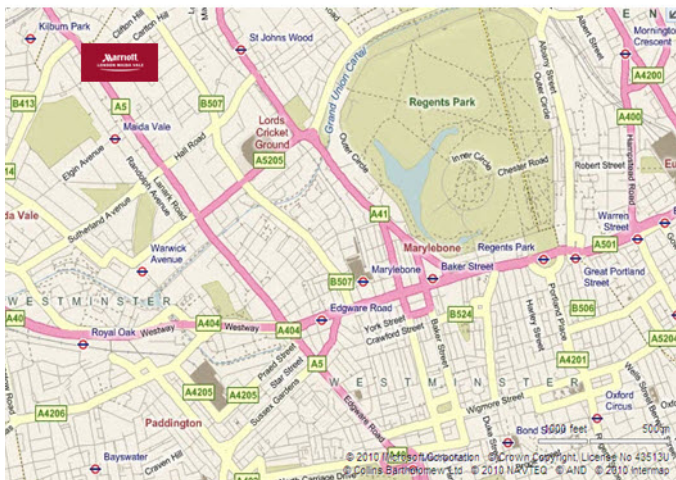

THERE AND BACK

CENTRAL LONDON

LONDON MARRIOTT HOTEL MAIDA VALE HOTEL
PLAZA PARADEMAIDA VALE | PHONE 01920 487 722

London is just a short tube ride away from the London Marriott Hotel Maida Vale.

Leave the hotel and turn right; walk to the junction with Cambridge Avenue and turn left. Cross over the road and walk for around 3 minutes, you will then see Kilburn Park Tube Station – Take the Bakerloo Line to Oxford Circus.

From Oxford Circus, you can access a world of shopping on Oxford Street and Regent Street along with the Central tube line and the Victoria tube line.

These directions are for informational purposes only and we offer no guarantee of their completeness or accuracy. Construction projects, traffic, or other events may cause actual conditions to differ from these results. Jogging courses offered have proven to be a favorite of past guests, we assume no responsibility for injury or damage while utilizing the course.