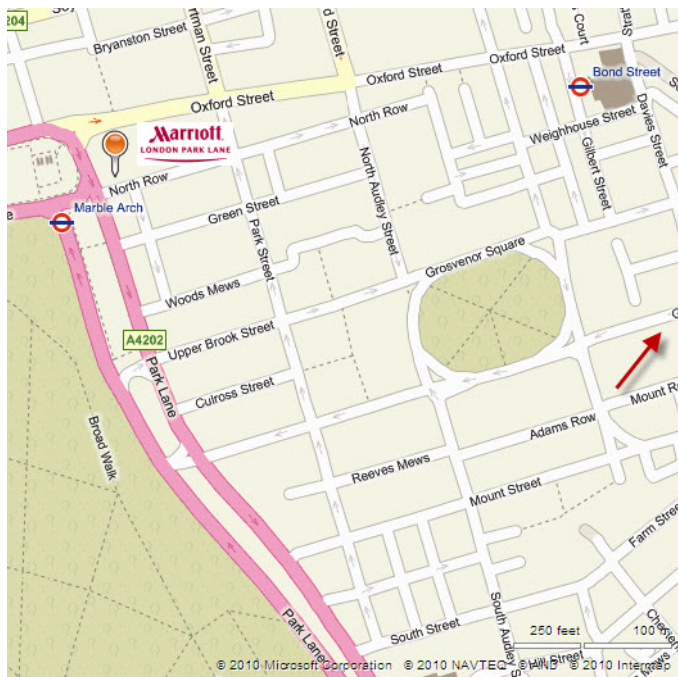

THERE AND BACK

DIRECTION TO THE POST OFFICE

LONDON MARRIOTT HOTEL PARK LANE
140 PARK LANE | PHONE 0207-493-7000

1. Exit hotel onto North Row and head left
2. Turn right at North Audley Street
3. Turn left at Grosvenor Square
4. Slight right to stay on Grosvenor Square
5. Turn left at Grosvenor St
6. The Post Office will be on the left.