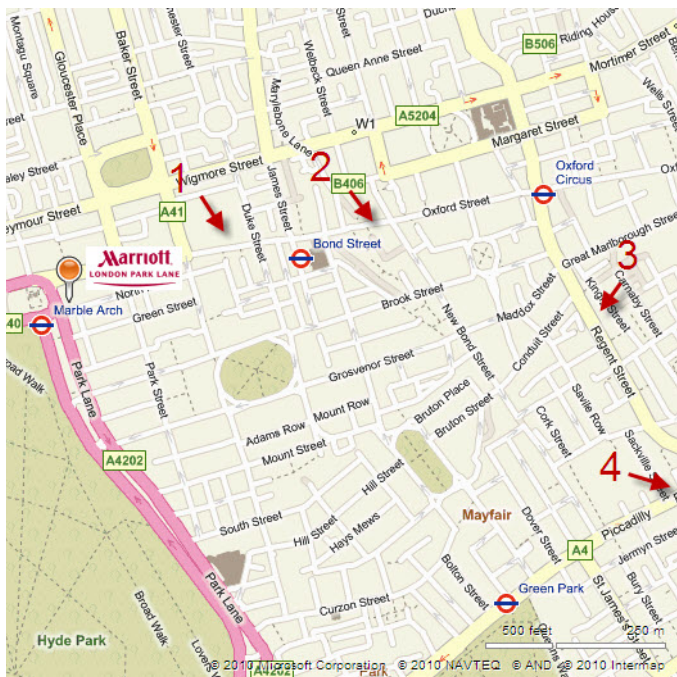

**POWER TRIP**  
**London**  
**DEPARTMENT STORES**

**London Marriott Hotel Park Lane**  
**140 Park Lane**  
**Phone 0207-493-7000**

- ① Selfridges  
400 Oxford Street  
London W1A 1AB  
0800 123 400
- ② Debenhams  
334-348 Oxford Street  
London WC1 1JG  
0844 561 6161
- ③ Hamleys  
188-196 Heddon Street  
London W1B 5BT  
0870 333 2455
- ④ Fortnum & Mason  
181 Piccadilly  
London W1A 1ER  
020 7240 1064

These directions are for informational purposes only and we offer no guarantee of their completeness or accuracy. Construction projects, traffic, or other events may cause actual conditions to differ from these results. Jogging courses offered have proven to be a favorite of past guests, we assume no responsibility for injury or damage while utilizing the course.