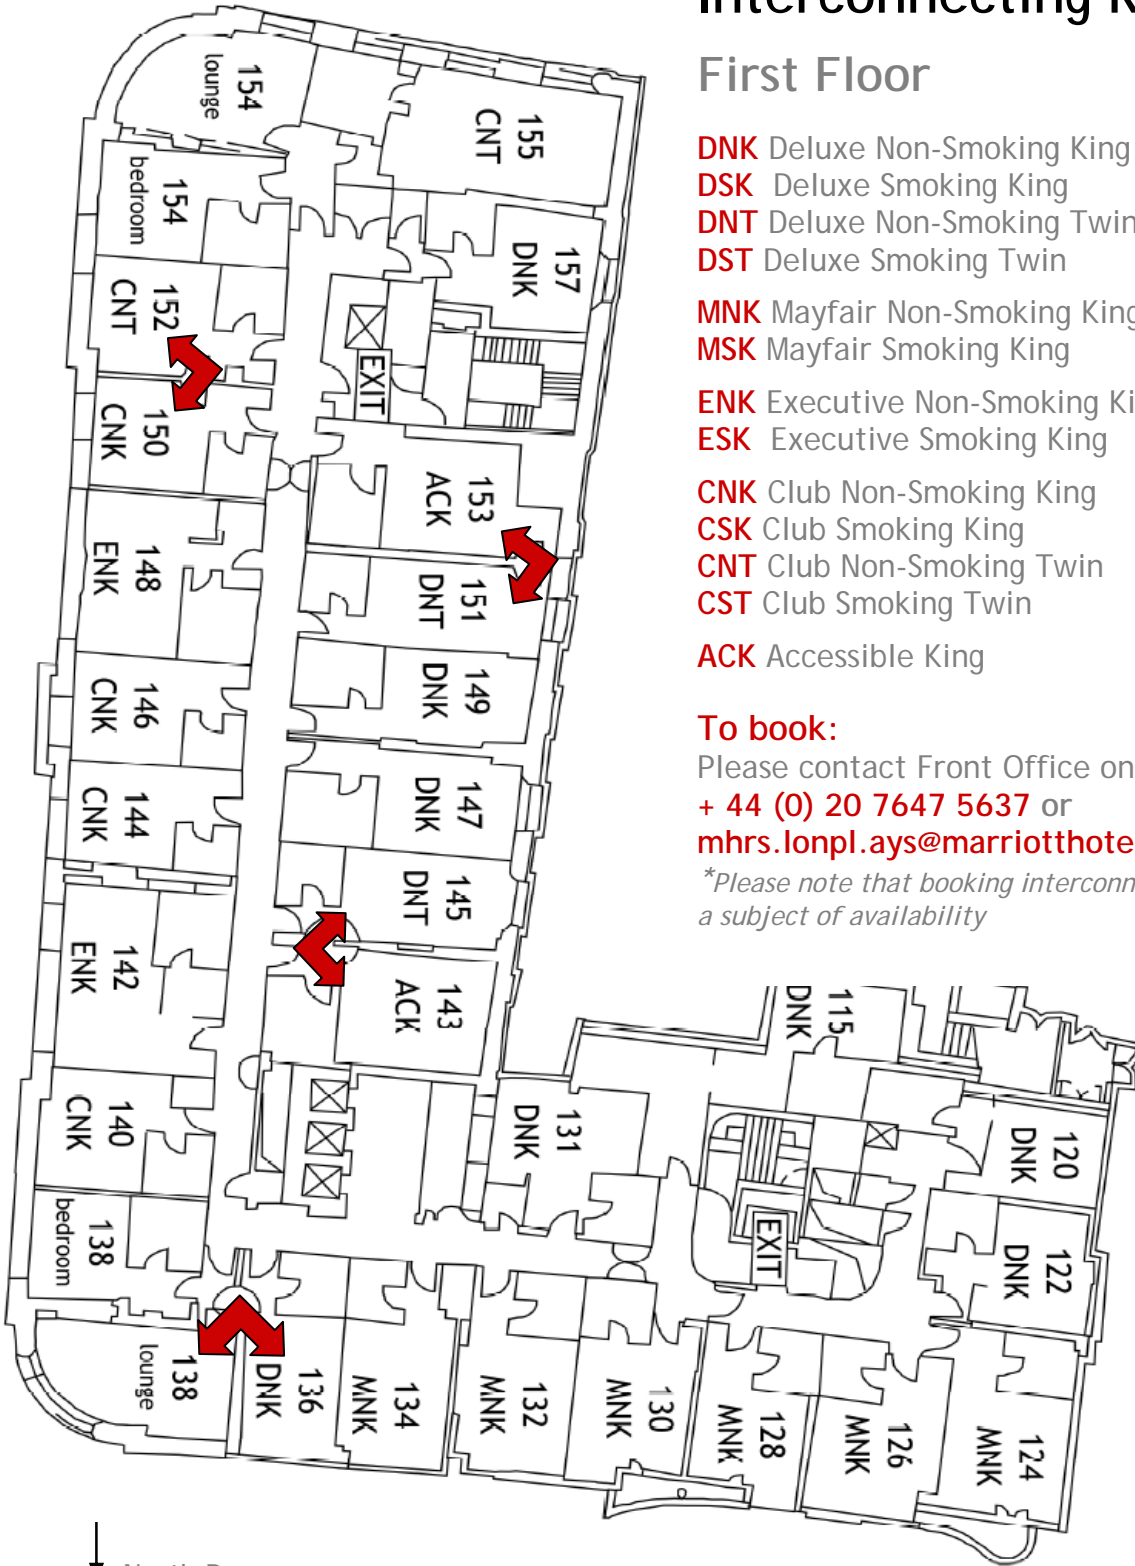

# Interconnecting Rooms

## First Floor

- DNK** Deluxe Non-Smoking King
- DSK** Deluxe Smoking King
- DNT** Deluxe Non-Smoking Twin
- DST** Deluxe Smoking Twin
- MNK** Mayfair Non-Smoking King
- MSK** Mayfair Smoking King
- ENK** Executive Non-Smoking King
- ESK** Executive Smoking King
- CNK** Club Non-Smoking King
- CSK** Club Smoking King
- CNT** Club Non-Smoking Twin
- CST** Club Smoking Twin
- ACK** Accessible King