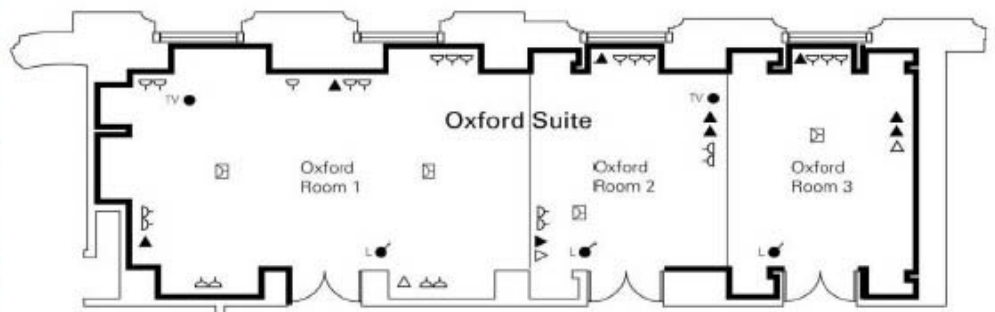

Meeting Room Facilities

	Oxford Suite	Oxford Room 1	Oxford Room 2	Oxford Room 3	Oxford Rooms 1+2	Oxford Rooms 2+3	Hyde Park Room	The Boardroom
Classroom	36	18			24	15	12	
Theatre	60	30			42	32	30	
Cabaret	30	15	5	5	20	15	10	
Boardroom	42	20	8	8	30	20	22	8
U Shape	42	20	6	6	26	15	18	
Stand up Buffet	60	30	10	10	40	30	30	
Dinner / Dance	30							
Dinner oval table	40	20	n/a	n/a	30	20	22	n/a
Dinner round tables	40	24	8	8	32	24	n/a	8
Bedroom Suite	Casual Lounge seating for up to 6 pax, Boardroom style for up to 8 people							
Sq. Meters	76	39	18	18	57	37	25	19
LxWxH in Meters	16x5x2	8x5x2	4x5x2	4x5x2	12x5x2	8x5x2	5x5x2	4x4x2

Hyde Park Suite – Boardroom Style

Oxford Suite – Dinner Round Tables