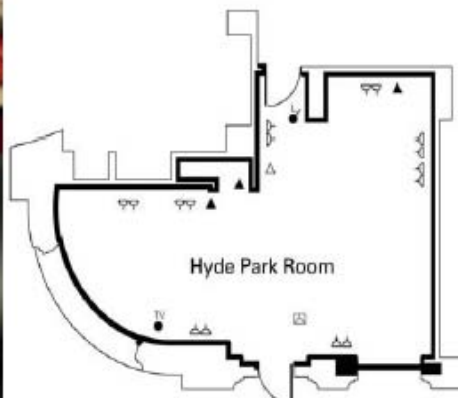

Meeting Room Facilities

	Oxford Suite	Oxford Room 1	Oxford Room 2	Oxford Room 3	Oxford Rooms 1+2	Oxford Rooms 2+3	Hyde Park Room	The Boardroom
Classroom	36	18			24	15	12	
Theatre	60	30			42	32	30	
Cabaret	30	15	5	5	20	15	10	
Boardroom	42	20	8	8	30	20	22	8
U Shape	42	20	6	6	26	15	18	
Stand up Buffet	60	30	10	10	40	30	30	
Dinner / Dance	30							
Dinner oval table	40	20	n/a	n/a	30	20	22	n/a
Dinner round tables	40	24	8	8	32	24	n/a	8
Bedroom Suite	Casual Lounge seating for up to 6 pax, Boardroom style for up to 8 people							
Sq. Meters	76	39	18	18	57	37	25	19
LxWxH in Meters	16x5x2	8x5x2	4x5x2	4x5x2	12x5x2	8x5x2	5x5x2	4x4x2

Hyde Park Suite – Boardroom Style

Oxford Suite – Dinner Round Tables