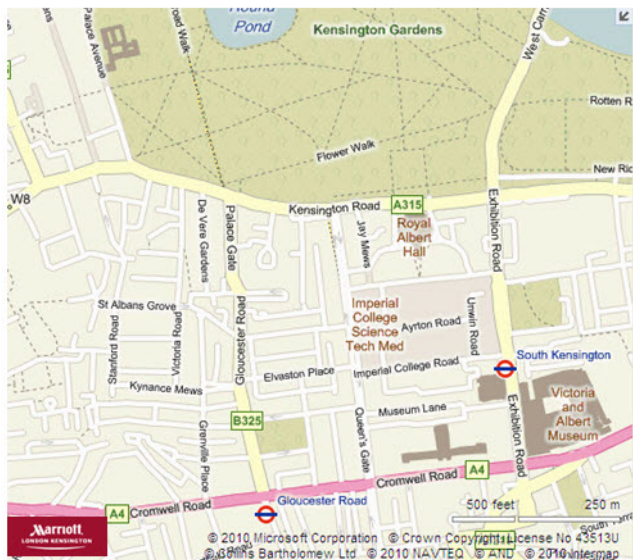

THERE AND BACK

HARRODS

LONDON MARRIOTT HOTEL KENSINGTON
147 CROMWELL ROAD | PHONE 01920 487 722

Leave the hotel and turn right, and continue straight along Cromwell road.

Turn right on Gloucester Road and enter the tube station.

Take the Piccadilly line from Gloucester Road to Knightsbridge (2 Stops).

Follow the signs out of the tube station towards Harrods.

These directions are for informational purposes only and we offer no guarantee of their completeness or accuracy. Construction projects, traffic, or other events may cause actual conditions to differ from these results. Jogging courses offered have proven to be a favorite of past guests, we assume no responsibility for injury or damage while utilizing the course.