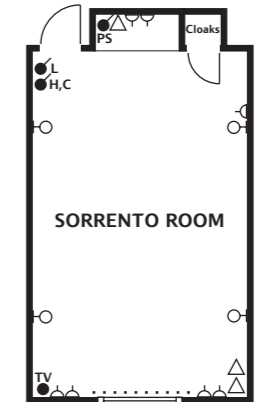

THE VERONA ROOM.

The Verona Room is a stylish, highly adaptable suite. With its state-of-the-art design and technology, wood panelled walls, dimmer lighting and air-conditioning, it is an ideal environment for strategic planning or private dining.

The Lugana Room is located off the hotel's main reception area, and is suitable for those smaller meetings, and can also be hired by the hour.

- A ✓ AUDIO
- C ✓ COOLING
- H ✓ HEATING
- L ✓ LIGHTING
- T ✓ TEMPERATURE
- △ POWER POINT - 13 AMP
- TV POINT
- ⊠ 3 PHASE SUPPLY
- △ TELEPHONE/FAX POINT
- ▬ WINDOW OR GLAZED SCREEN
- ⊠ 32 AMP SUPPLY
- E ELECTRIC SCREEN
- PS ✓ PROJECTION SCREEN
- CONTROL POINT
- ▨ COMFORT COOLING
- - - ACOUSTIC MOVEABLE SCREEN