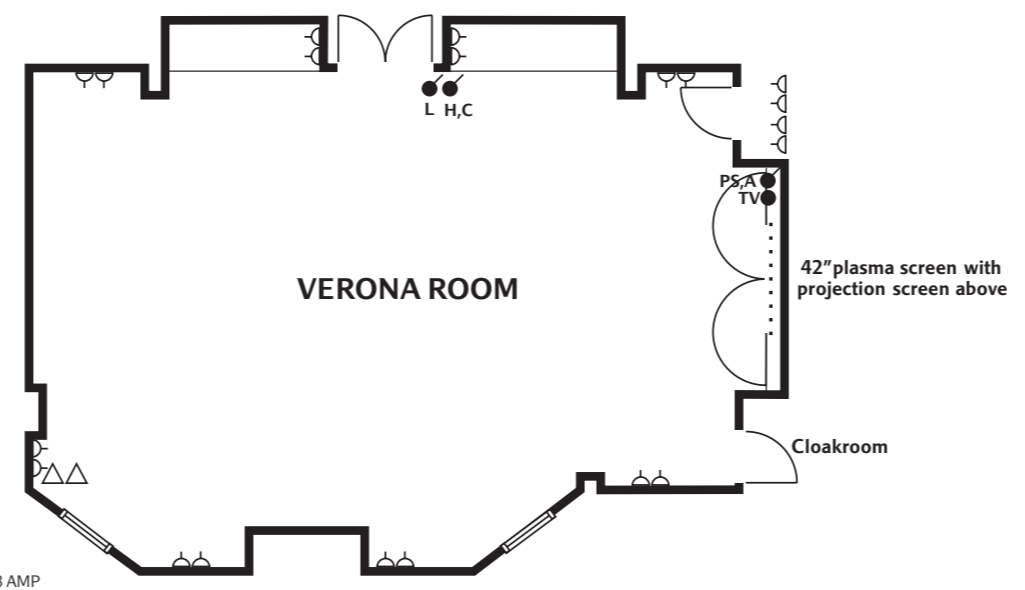

THE VENETO SUITE.

The Veneto Suite is the largest of the hotel's conference suites and is located on the ground floor. With its own entrance and quiet location, it is ideal for training related events, seminars, product launches and banqueting dinners. Begin your evening with a champagne drinks reception in the hotels stunning glass atrium lobby.

THE VERONA ROOM.

The Verona Room is a stylish, highly adaptable suite. With its state-of-the-art design and technology, wood panelled walls, dimmer lighting and air-conditioning, it is an ideal environment for strategic planning or private dining.

The Lugana Room is located off the hotel's main reception area, and is suitable for those smaller meetings, and can also be hired by the hour.

- A ✓ AUDIO
- C ✓ COOLING
- H ✓ HEATING
- L ✓ LIGHTING
- T ✓ TEMPERATURE
- △ POWER POINT - 13 AMP
- TV POINT
- ⊠ 3 PHASE SUPPLY
- △ TELEPHONE/FAX POINT
- ▬ WINDOW OR GLAZED SCREEN
- ⊠ 32 AMP SUPPLY
- E ELECTRIC SCREEN
- PS ✓ PROJECTION SCREEN
- CONTROL POINT
- ▨ COMFORT COOLING
- - - ACOUSTIC MOVEABLE SCREEN