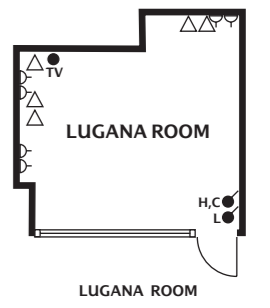

THE VERONA ROOM.

The Verona Room is a stylish, highly adaptable suite. With its state-of-the-art design and technology, wood panelled walls, dimmer lighting and air-conditioning, it is an ideal environment for strategic planning or private dining.

The Lugana Room is located off the hotel's main reception area, and is suitable for those smaller meetings, and can also be hired by the hour.

- A ✓ AUDIO
- C ✓ COOLING
- H ✓ HEATING
- L ✓ LIGHTING
- T ✓ TEMPERATURE
- △ POWER POINT - 13 AMP
- TV POINT
- ⊠ 3 PHASE SUPPLY
- △ TELEPHONE/FAX POINT
- ▬ WINDOW OR GLAZED SCREEN
- ⊠ 32 AMP SUPPLY
- E ELECTRIC SCREEN
- PS ✓ PROJECTION SCREEN
- CONTROL POINT
- ▨ COMFORT COOLING
- - - ACOUSTIC MOVEABLE SCREEN