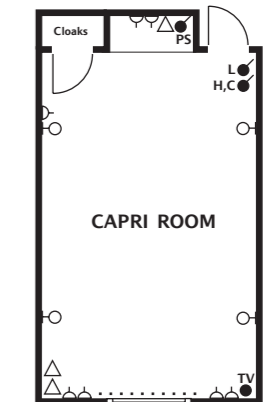

The Lugana Room is located off the hotel's main reception area, and is suitable for those smaller meetings, and can also be hired by the hour.

- A ✓ AUDIO
- C ✓ COOLING
- H ✓ HEATING
- L ✓ LIGHTING
- T ✓ TEMPERATURE
- △ POWER POINT - 13 AMP
- TV POINT
- ⊠ 3 PHASE SUPPLY
- △ TELEPHONE/FAX POINT
- ▬ WINDOW OR GLAZED SCREEN
- ⊠ 32 AMP SUPPLY
- E ELECTRIC SCREEN
- PS ✓ PROJECTION SCREEN
- CONTROL POINT
- ▨ COMFORT COOLING
- - - ACOUSTIC MOVEABLE SCREEN