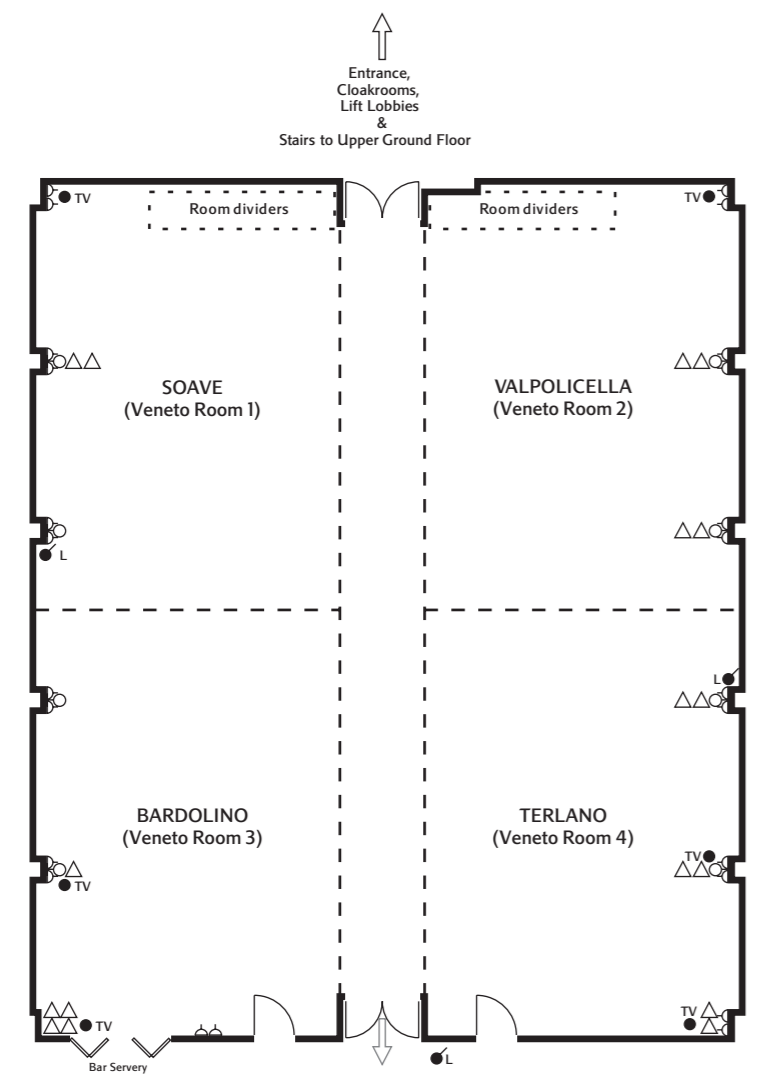

THE VENETO SUITE.

The Veneto Suite is the largest of the hotel's conference suites and is located on the ground floor. With its own entrance and quiet location, it is ideal for training related events, seminars, product launches and banqueting dinners. Begin your evening with a champagne drinks reception in the hotels stunning glass atrium lobby.

- A ✓ AUDIO
- C ✓ COOLING
- H ✓ HEATING
- L ✓ LIGHTING
- T ✓ TEMPERATURE
- △ POWER POINT - 13 AMP
- TV POINT
- ⊠ 3 PHASE SUPPLY
- △ TELEPHONE/FAX POINT
- ▬ WINDOW OR GLAZED SCREEN
- ⊠ 32 AMP SUPPLY
- E ELECTRIC SCREEN
- PS ✓ PROJECTION SCREEN
- CONTROL POINT
- ▨ COMFORT COOLING
- - - ACOUSTIC MOVEABLE SCREEN

The Lugana Room is located off the hotel's main reception area, and is suitable for those smaller meetings, and can also be hired by the hour.

- A ✓ AUDIO
- C ✓ COOLING
- H ✓ HEATING
- L ✓ LIGHTING
- T ✓ TEMPERATURE
- △ POWER POINT - 13 AMP
- TV POINT
- ⊠ 3 PHASE SUPPLY
- △ TELEPHONE/FAX POINT
- ▬ WINDOW OR GLAZED SCREEN
- ⊠ 32 AMP SUPPLY
- E ELECTRIC SCREEN
- PS ✓ PROJECTION SCREEN
- CONTROL POINT
- ▨ COMFORT COOLING
- - - ACOUSTIC MOVEABLE SCREEN