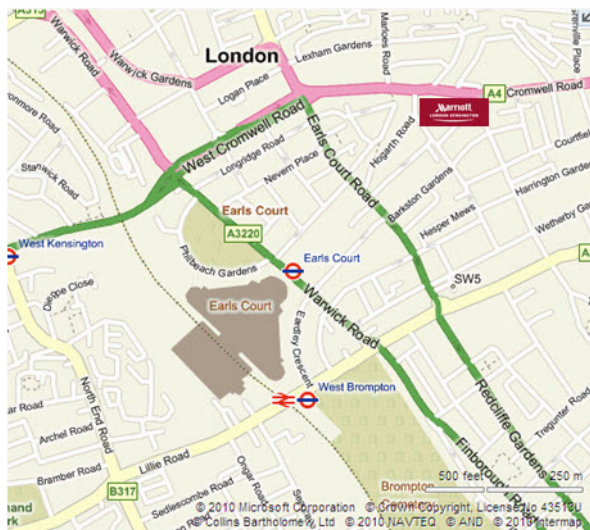

THERE AND BACK

EARLS COURT

LONDON MARRIOTT HOTEL KENSINGTON
147 CROMWELL ROAD | PHONE 01920 487 722

Leave the hotel and turn left on Cromwell Road.

Turn right into Knaresborough Place.

After 190 feet, Turn right at Hogarth Road.

After 0.2 miles, Turn right at Earl's Court Road.

Turn left at Trebovir Road.

Turn right at Warwick Road and Earls Court will be in front of you.

These directions are for informational purposes only and we offer no guarantee of their completeness or accuracy. Construction projects, traffic, or other events may cause actual conditions to differ from these results. Jogging courses offered have proven to be a favorite of past guests, we assume no responsibility for injury or damage while utilizing the course.