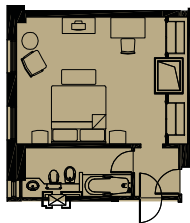

GROSVENOR HOUSE
A JW MARRIOTT HOTEL
LONDON

Superior
(Connecting Room1)

04 Park View Suite

06 Park View Suite

Superior
(Connecting Room2)

22 Park View Suites

GROSVENOR HOUSE
A JW MARRIOTT® HOTEL
LONDON

Superior Suite

GROSVENOR HOUSE
A JW MARRIOTT HOTEL
LONDON

Deluxe Suite

GROSVENOR HOUSE
A JW MARRIOTT HOTEL
LONDON

Executive Suite (with connecting deluxe)