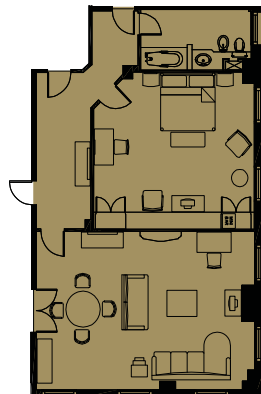

GROSVENOR HOUSE
A JW MARRIOTT HOTEL
LONDON

Superior
(Connecting Room1)

04 Park View Suite

06 Park View Suite

Superior
(Connecting Room2)

22 Park View Suites

GROSVENOR HOUSE
A JW MARRIOTT® HOTEL
LONDON

Superior Suite

GROSVENOR HOUSE
A JW MARRIOTT HOTEL
LONDON

Deluxe Suite

GROSVENOR HOUSE
A JW MARRIOTT HOTEL
LONDON

Executive Suite (with connecting deluxe)