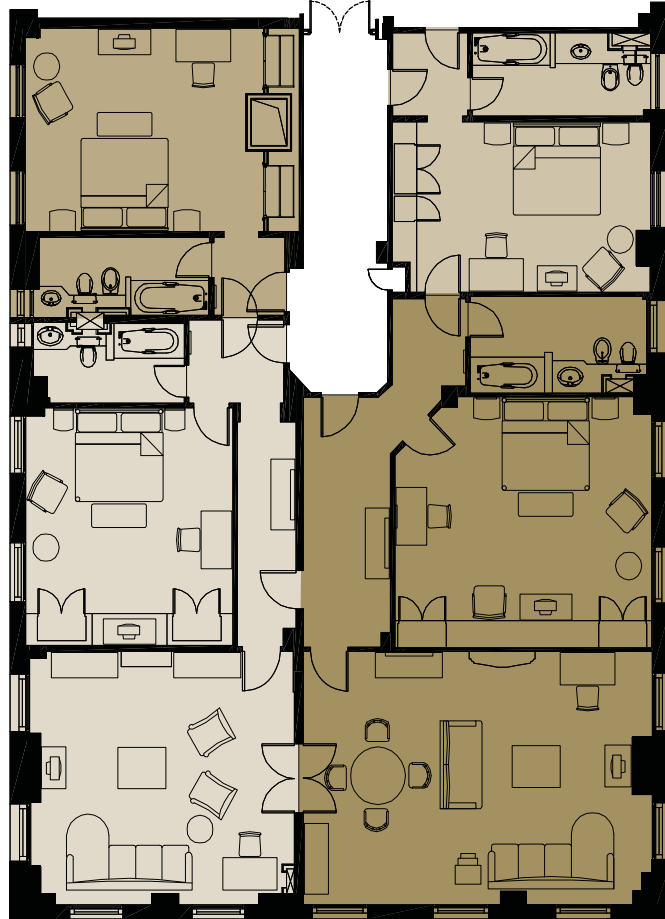

GROSVENOR HOUSE
A JW MARRIOTT HOTEL
LONDON

Superior
(Connecting Room1)

04 Park View Suite

06 Park View Suite

Superior
(Connecting Room2)

22 Park View Suites

GROSVENOR HOUSE
A JW MARRIOTT® HOTEL
LONDON

Superior Suite

GROSVENOR HOUSE
A JW MARRIOTT HOTEL
LONDON

Deluxe Suite

GROSVENOR HOUSE
A JW MARRIOTT HOTEL
LONDON

Executive Suite (with connecting deluxe)