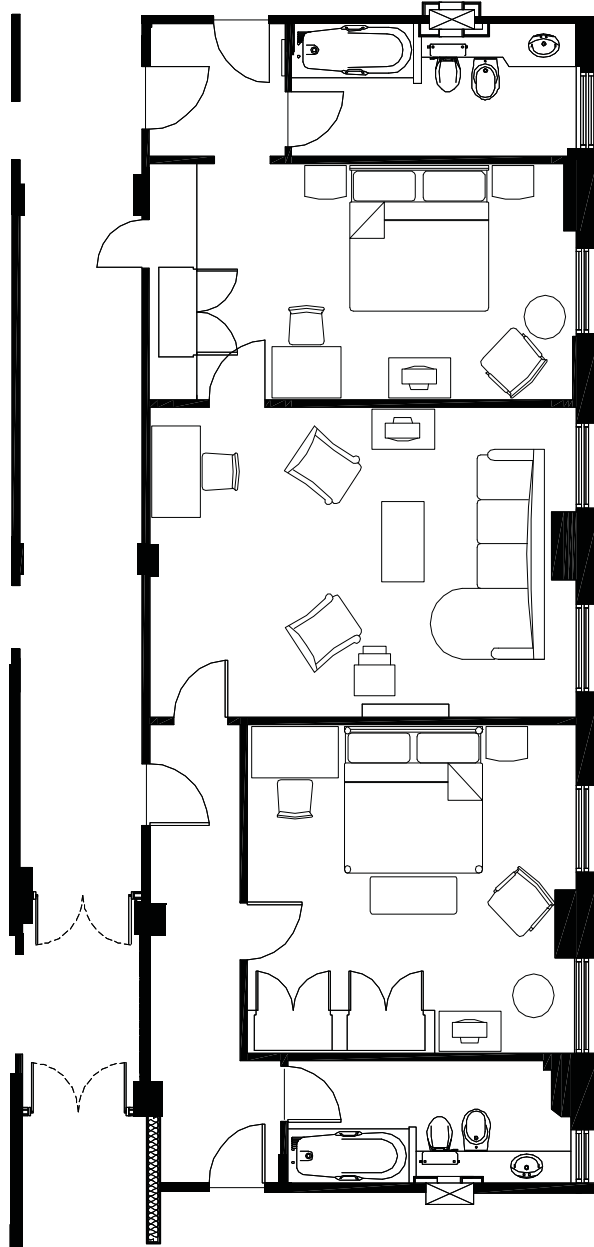

GROSVENOR HOUSE
A JW MARRIOTT HOTEL
LONDON

Superior
(Connecting Room1)

04 Park View Suite

06 Park View Suite

Superior
(Connecting Room2)

22 Park View Suites

GROSVENOR HOUSE
A JW MARRIOTT® HOTEL
LONDON

Superior Suite

GROSVENOR HOUSE
A JW MARRIOTT HOTEL
LONDON

Deluxe Suite

GROSVENOR HOUSE
A JW MARRIOTT HOTEL
LONDON

Executive Suite (with connecting deluxe)