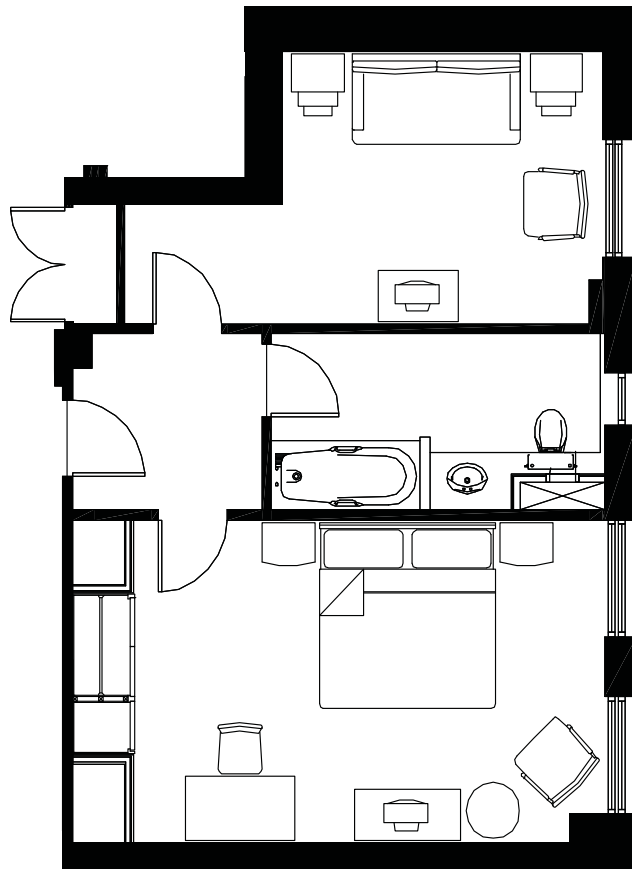

GROSVENOR HOUSE
A JW MARRIOTT HOTEL
LONDON

Superior
(Connecting Room1)

04 Park View Suite

06 Park View Suite

Superior
(Connecting Room2)

22 Park View Suites

GROSVENOR HOUSE
A JW MARRIOTT® HOTEL
LONDON

Superior Suite

GROSVENOR HOUSE
A JW MARRIOTT HOTEL
LONDON

Deluxe Suite

GROSVENOR HOUSE
A JW MARRIOTT HOTEL
LONDON

Executive Suite (with connecting deluxe)