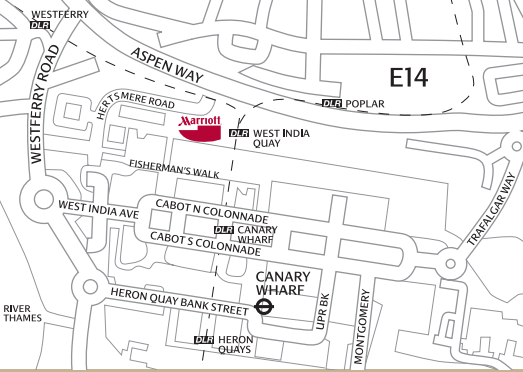

Your Home
away from Home

Marriott.
EXECUTIVE APARTMENTS
LONDON WEST INDIA QUAY

fully serviced luxury apartments

London Marriott Executive Apartments, West India Quay

22 Hertsmere Road
Canary Wharf
London E14 4ED

Telephone: +44 (0) 20 7093 1000
Facsimile: +44 (0) 20 7093 1001
Website: www.LondonMarriottExecutiveApartments.co.uk

Located adjacent to Canary Wharf and just minutes to all that London has to offer, the London Marriott Executive Apartments, West India Quay are the ideal choice for the business professional who appreciates all the comforts of home.