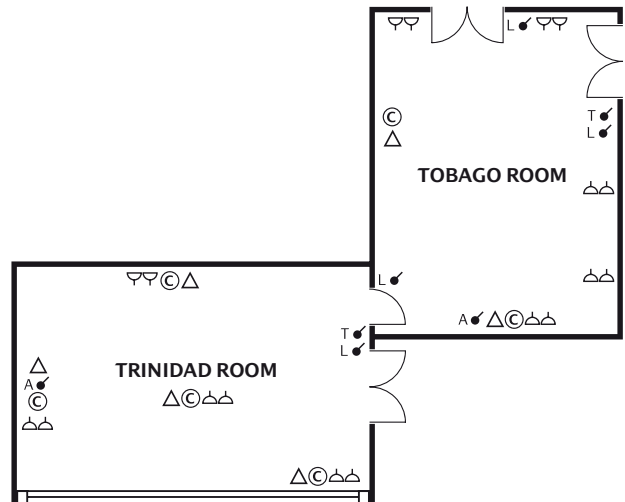

MEETING AND BOARDROOMS.

With a total of 14 different conference suites, meeting rooms and boardrooms, you have a flexible choice of locations for your next meeting, event or conference. Internet access is available in all meeting rooms. You can also book our 50 capacity Curve Bar for private dining.

- A ✓ AUDIO
- C ✓ COOLING
- H ✓ HEATING
- L ✓ LIGHTING
- T ✓ TEMPERATURE
- ⏏ POWER POINT – 13 AMP
- TV TV POINT
- ⏏ 3 PHASE SUPPLY
- △ TELEPHONE/FAX POINT
- ▬ WINDOW OR GLAZED SCREEN
- ⏏ 32 AMP SUPPLY
- E ELECTRIC SCREEN
- PS ✓ PROJECTION SCREEN CONTROL POINT
- ▨ COMFORT COOLING
- - - - - ACOUSTIC MOVEABLE SCREEN
- ⊙ WALL LIGHT
- ⊙ COMPUTER POINTS
- ⏏ FLOOR SOCKETS