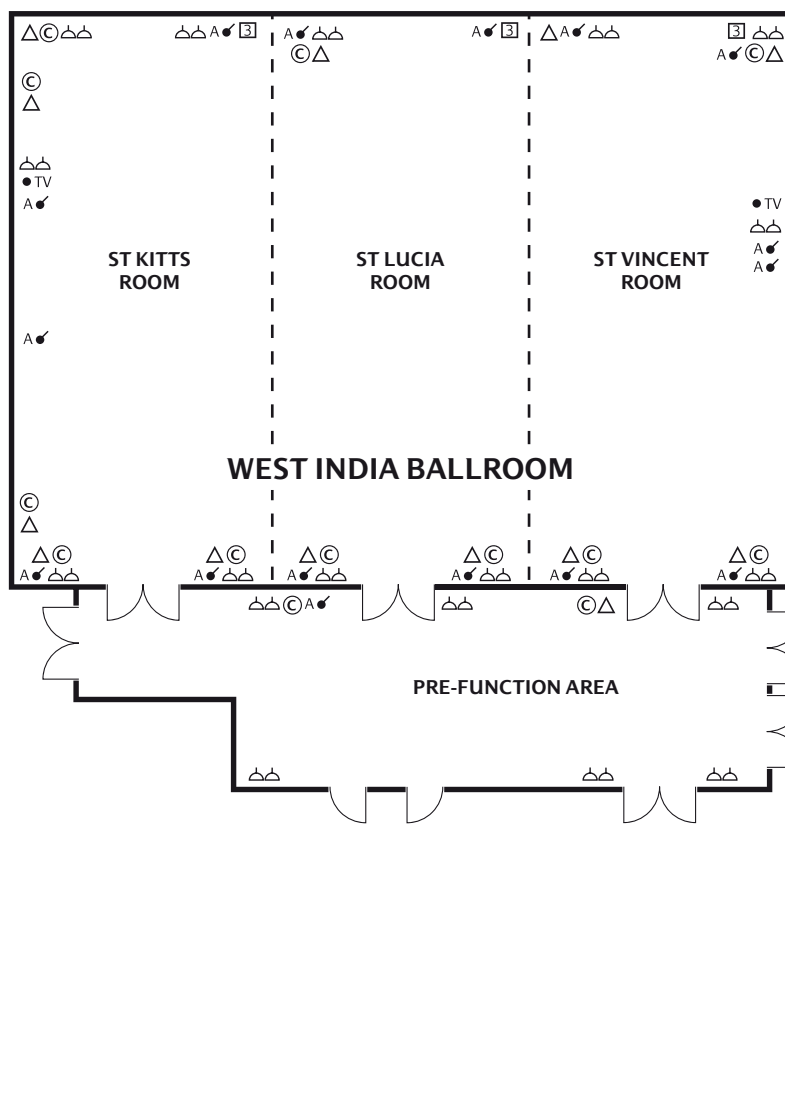

THE WEST INDIA BALLROOM.

The West India Ballroom is a large and highly adaptable multifunctional facility that can be subdivided into two or three separate sections. With a dedicated kitchen and the very latest audio-visual technology, it's the ideal venue for conferences, product launches and functions. Each section has its own fax/telephone point and power points.

DIMENSIONS

CAPACITY BY FLOOR SET-UP

	SIZE M ²	HEIGHT M	DINNER/DANCE	CLASSROOM (FRONT PROJECTION)	CLASSROOM (BACK PROJECTION)	THEATRE (FRONT PROJECTION)	THEATRE (BACK PROJECTION)	CABARET STYLE (FRONT PROJECTION)	CABARET STYLE (BACK PROJECTION)	BOARDROOM	U-SHAPE	HOLLOW SQUARE	COCKTAIL/ RECEPTION	LUNCH/ DINNER ROUNDS	STAND-UP BUFFET	SIT-DOWN BUFFET	EXHIBITION STANDS	COFFEE BREAK SET-UP
West India Ballroom	230	4.1	162	132	90	290	220	102	84	-	-	-	300	216	200	144	16	-
St. Kitts/St. Lucia	153	4.1	90	90	60	160	110	60	48	27	36	48	150	144	120	81	12	-
St. Lucia/St. Vincent	153	4.1	90	90	60	160	110	60	48	27	36	48	150	144	120	81	12	-
St. Kitts Room	77	4.1	40	42	30	80	50	24	24	24	27	30	80	72	65	36	8	65
St. Lucia Room	77	4.1	40	42	30	80	50	24	24	24	27	30	80	72	65	36	8	65
St. Vincent Room	77	4.1	40	42	30	80	50	24	24	24	27	30	80	72	65	36	8	65
Trinidad	39	2.38	-	24	-	36	-	12	-	15	15	18	35	18	25	18	4	25
Tobago	38	2.4	-	21	-	36	-	12	-	13	15	18	35	27	25	18	4	25
Barbados	50	2.4	-	27	-	50	-	24	-	21	21	24	45	27	40	27	4	-
Rosewood	37	2.3	-	21	-	40	-	18	-	15	18	21	35	27	25	18	-	-
Ebony	21	2.3	-	15	-	26	-	12	-	12	13	16	25	18	15	-	-	-
Teak	21	2.3	-	15	-	26	-	12	-	12	13	16	25	18	15	-	-	-
Cinnamon	16	2.3	-	-	-	12	-	-	-	8	-	-	-	8	-	-	-	-
Ginger	32	2.3	-	18	-	36	-	12	-	15	15	18	30	18	25	18	-	-
Tamarind	40	2.3	-	24	-	40	-	18	-	20	21	24	40	27	30	27	-	-
Leeward	28	2.25	-	-	-	-	-	-	-	10	-	-	-	-	-	-	-	-
Windward	14	2.1	-	-	-	-	-	-	-	8	-	-	-	-	-	-	-	-