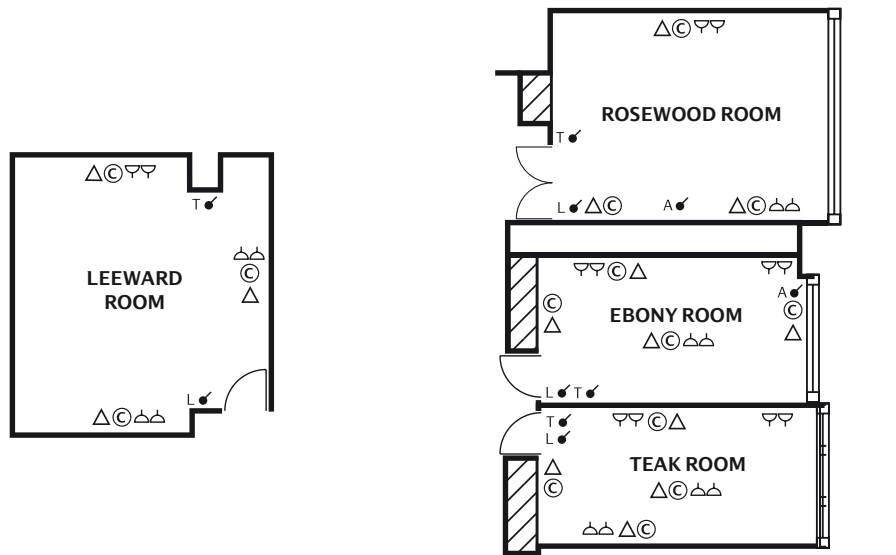

- A ✓ AUDIO
- C ✓ COOLING
- H ✓ HEATING
- L ✓ LIGHTING
- T ✓ TEMPERATURE
- ⏏ POWER POINT – 13 AMP
- TV POINT
- ⏚ 3 PHASE SUPPLY
- △ TELEPHONE/FAX POINT
- ▬ WINDOW OR GLAZED SCREEN
- ⏚ 32 AMP SUPPLY
- E ELECTRIC SCREEN
- PS ✓ PROJECTION SCREEN
- CONTROL POINT
- ▨ COMFORT COOLING
- - - ACOUSTIC MOVEABLE SCREEN
- ⊙ WALL LIGHT
- ⊙ COMPUTER POINTS
- ⏏ FLOOR SOCKETS