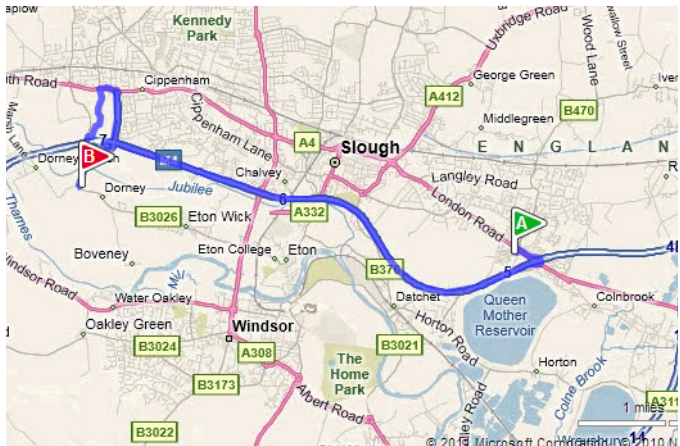

THERE AND BACK

DORNEY LAKE

HEATHROW/WINDSOR MARRIOTT HOTEL
DITTON ROAD LANGLEY | PHONE 01753 544244

Turn right from hotel onto A4 / London Road
At the roundabout, take the 4th exit onto the slip road
Join the M4
At exit 7, take slip road left for M4 / Huntercombe
Spur toward Slough (West)
At the roundabout, take the 1st exit onto A4 / Bath
Road
Turn left onto Huntercombe Lane South
Turn left onto B3026 / Lake End Road
Arrive at Dorney Lake Boathouse, Court Lane,
Dorney, Windsor, Berkshire SL4 6QP on the right

estimated jounery time 8.4 miles, 11 mins.

These directions are for informational purposes only and we offer no guarantee of their completeness or accuracy. Construction projects, traffic, or other events may cause actual conditions to differ from these results. Jogging courses offered have proven to be a favorite of past guests, we assume no responsibility for injury or damage while utilizing the course.