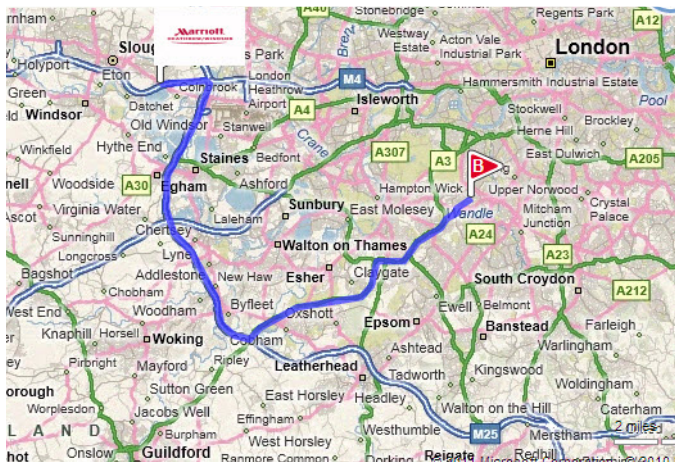

THERE AND BACK

WIMBLEDON-ALL ENGLAND LAWN TENNIS CLUB

HEATHROW/WINDSOR MARRIOTT HOTEL
DITTON ROAD LANGLEY | PHONE 01753 544244

Depart Ditton Road toward Gibson Court
Turn right onto A4 / London Road
At the roundabout, take the 1st exit onto the slip road
Join the M4
At junction 4, take slip road left for M25 toward M20 /
Gatwick Airport / Heathrow Airport (Terminals 4, 5 &
Cargo)
At junction 10, take slip road left toward Kingston /
London (Sw) / Guildford
At the roundabout, take the 1st exit
Merge onto A3 / Portsmouth Road
Take the slip road left for Beverley Way
Take the slip road right for A298 / Bushey Road
Turn left onto B279 / Grand Drive
Turn left onto A238
Turn right to stay on A238 / Lambton Road
Keep straight onto B235 / Worple Road
Turn right onto Cranbrook Road
Arrive at Church Road, London, SW19 5AE on the
right
The last intersection is B235 / Worple Road