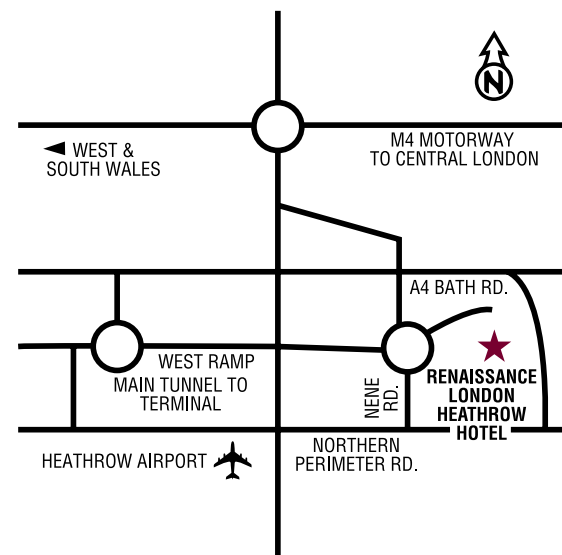

HOUSE FLAVOUR

DUO Restaurant, serving fresh seasonal dishes and full à la carte menu in a contemporary setting • DUO Bar, serving tasting menu and creative cocktails in a vibrant atmosphere. Starbucks, all-day dining, serving great food and drink.

AT YOUR LEISURE

Complimentary 24-hour health club • Cardiovascular equipment • Free weights • Treadmill • Stepper • Cross trainer • Sauna • Steam room • Fitness classes for a fee • Personal trainer for a fee • Massage for a fee

THE ROYAL TREATMENT

24-hour room service • 700 parking spaces on-site with disabled parking bays • Gift shop • Concierge • Hairdressers • Business Centre • Bureau de Change • Hoppa bus service to Terminals 1, 3, 4 and 5 (chargeable)

LOCAL TREASURES

The Merlin Entertainments London Eye • Windsor Castle • Thorpe Park • London West End • Hampton Court Palace • Ascot Racecourse

THE PLACE TO MEET

28 meeting rooms with almost 3,000 square metres of flexible space • The Renaissance Suite seats up to 360 people • 18 breakout meeting rooms • Spacious lobby for exhibitions • The York Theatre, a tiered auditorium, seating up to 262 • audio-visual equipment supported by in-house experts

GREEN STUFF

With fresh ideas for protecting the environment, from avoiding waste and saving energy to reforestation projects, we'll help make your meeting or special occasion sustainable with our Green Events initiative.