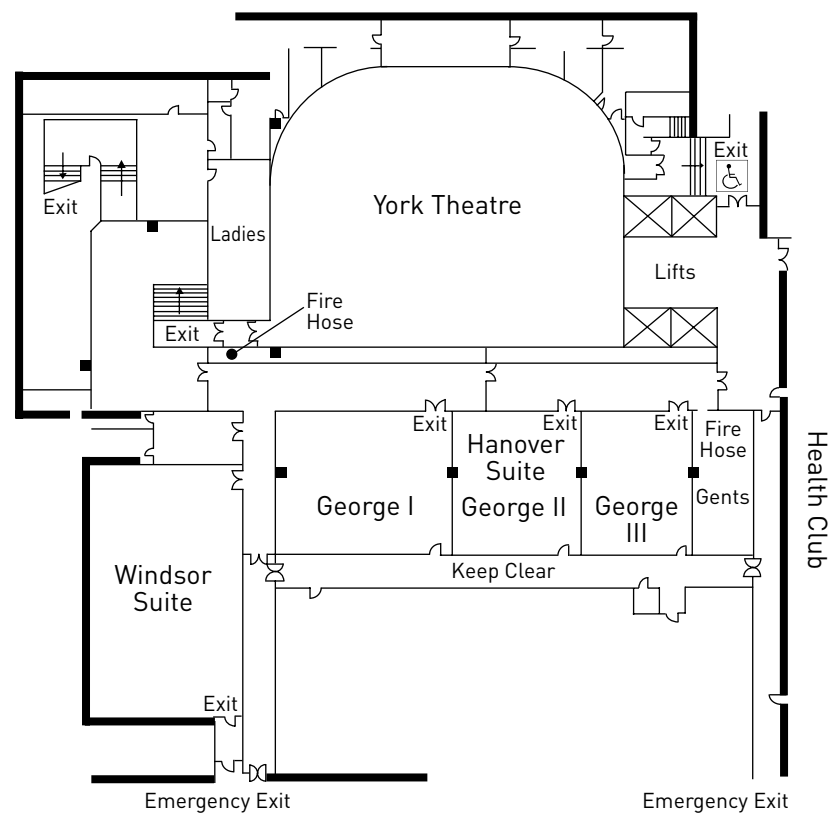

LOWER GROUND FLOOR