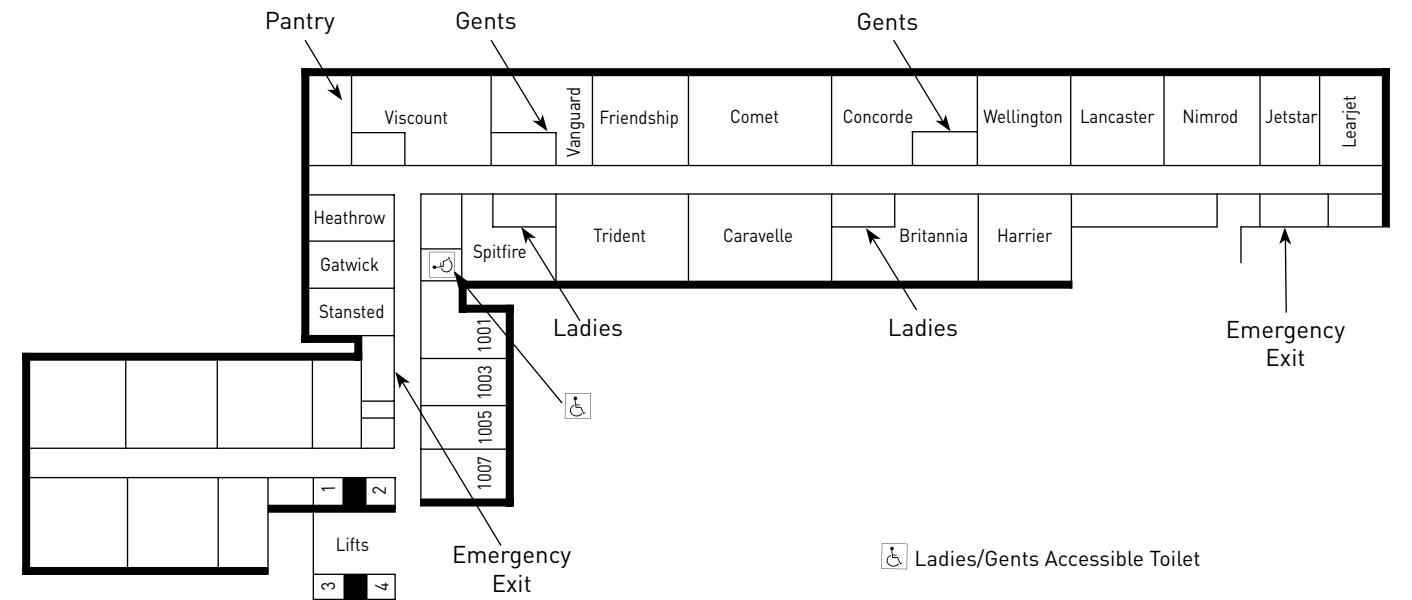

FIRST FLOOR SYNDICATE ROOMS