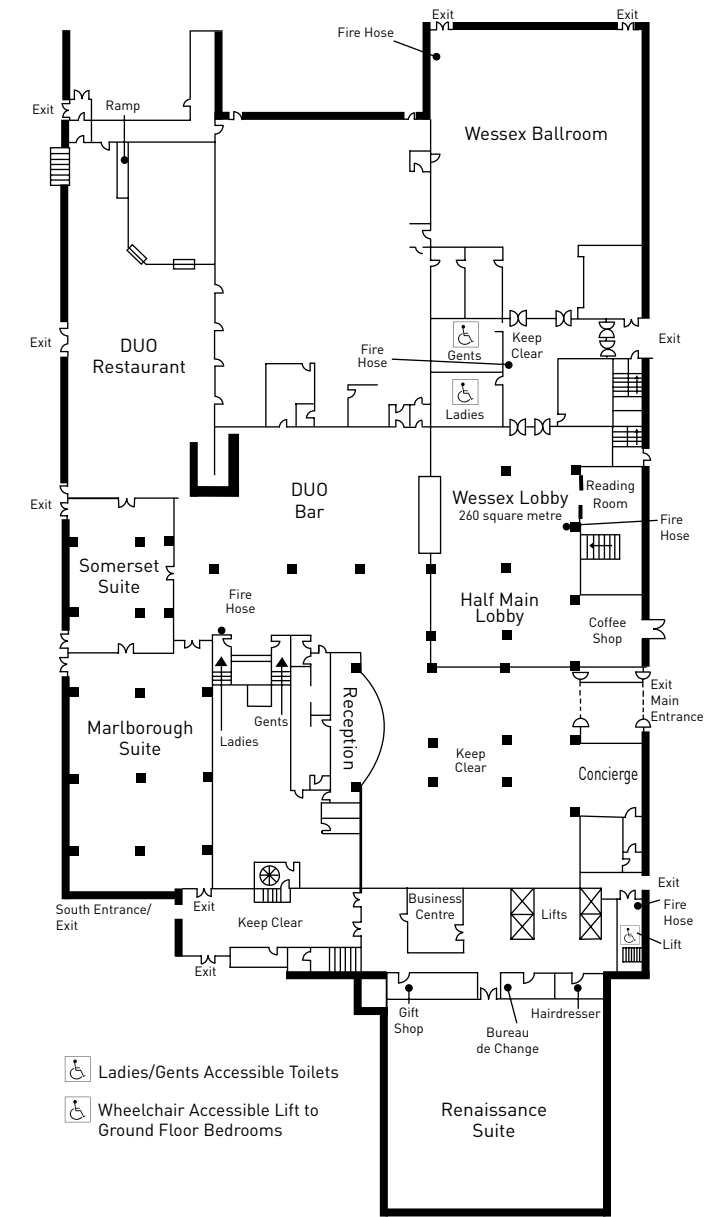

GROUND FLOOR