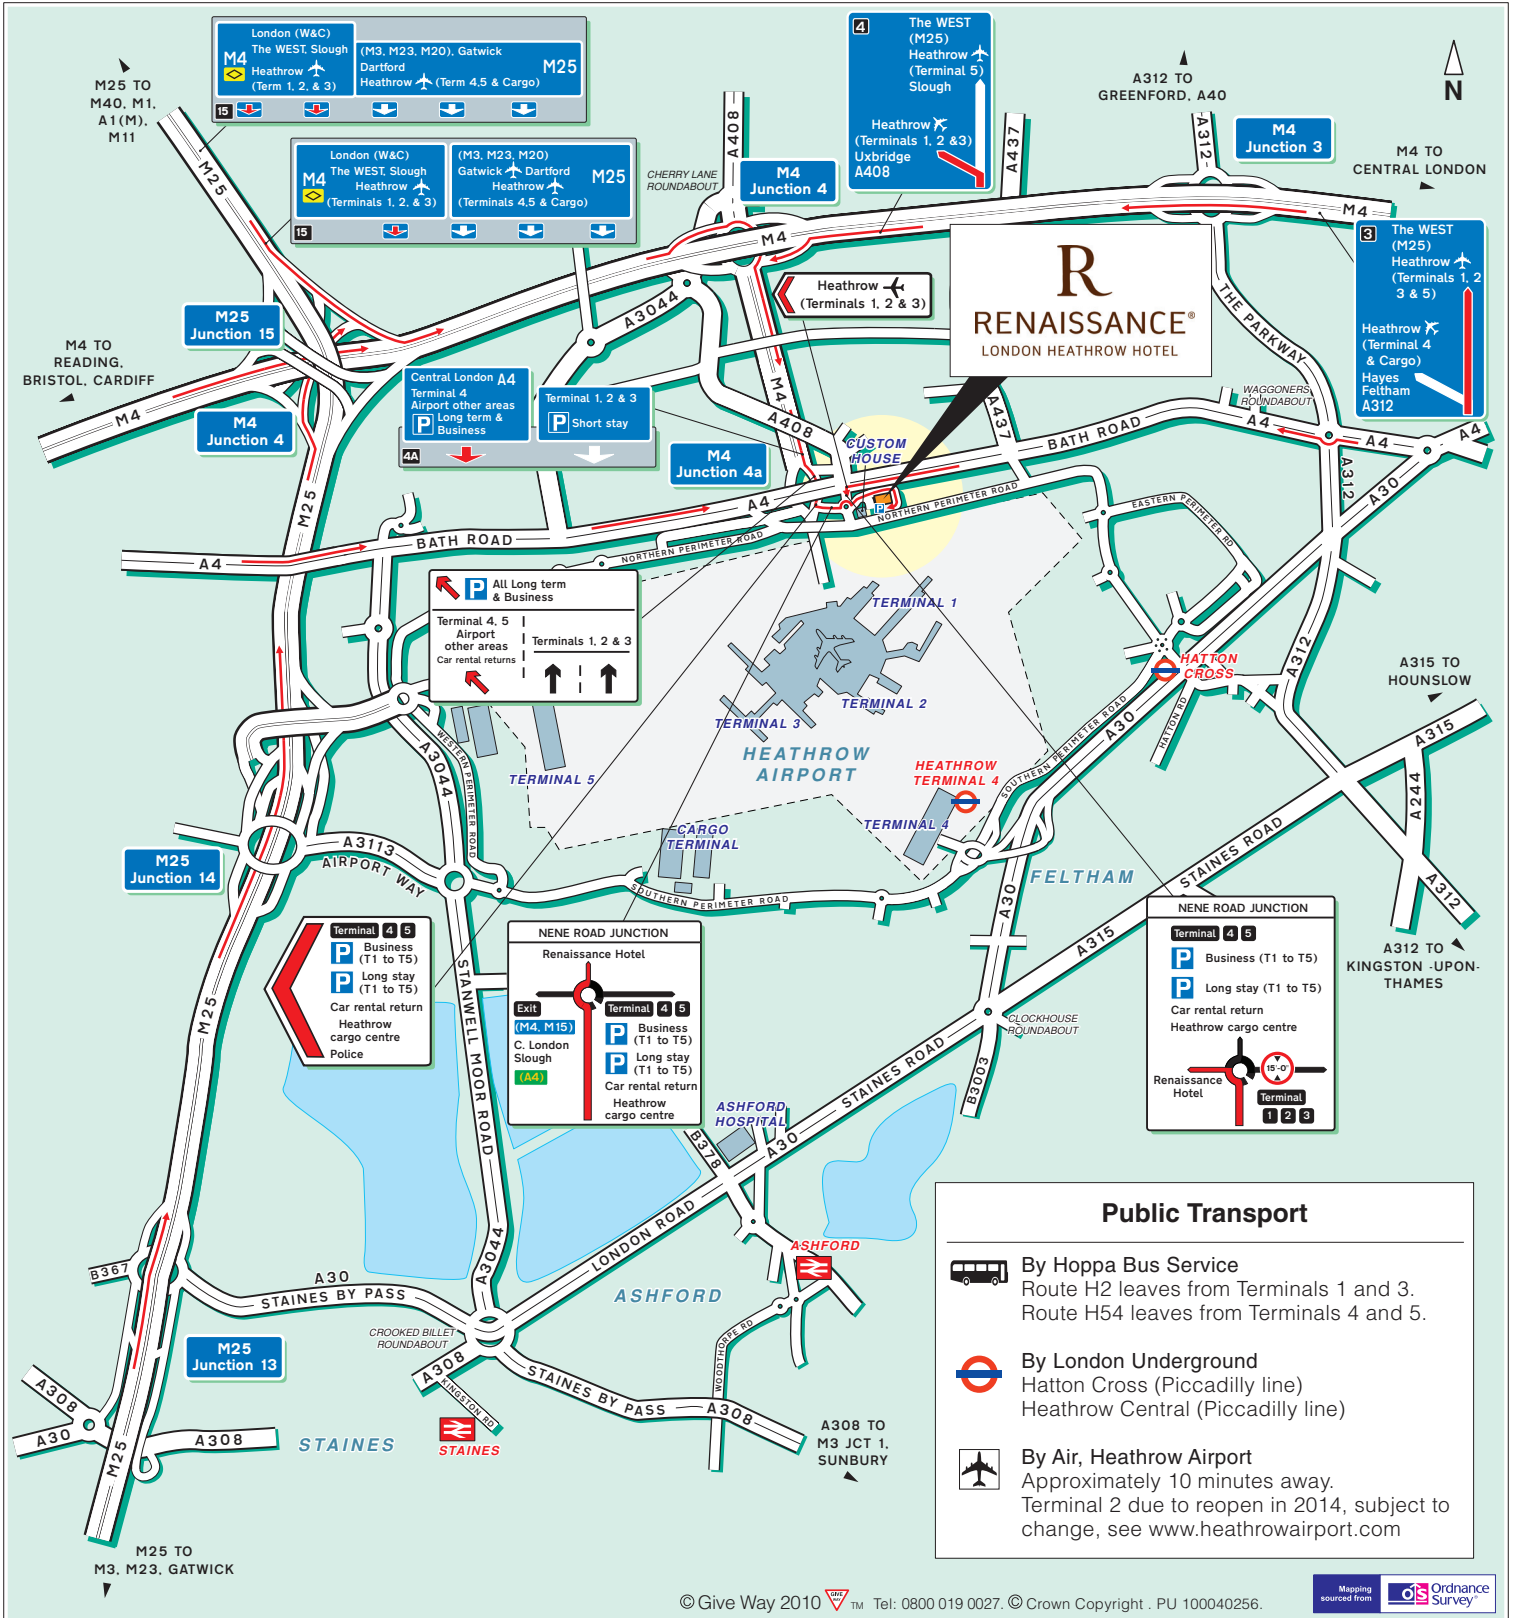

R RENAISSANCE®

LONDON HEATHROW HOTEL

Renaissance London Heathrow Hotel
 Bath Road, Hounslow, Middlesex, TW6 2AQ

Tel: +44 (0)20 8897 6363
 Fax: +44 (0)20 8897 1113

Public Transport

- By Hoppa Bus Service**
 Route H2 leaves from Terminals 1 and 3.
 Route H54 leaves from Terminals 4 and 5.
- By London Underground**
 Hatton Cross (Piccadilly line)
 Heathrow Central (Piccadilly line)
- By Air, Heathrow Airport**
 Approximately 10 minutes away.
 Terminal 2 due to reopen in 2014, subject to change, see www.heathrowairport.com