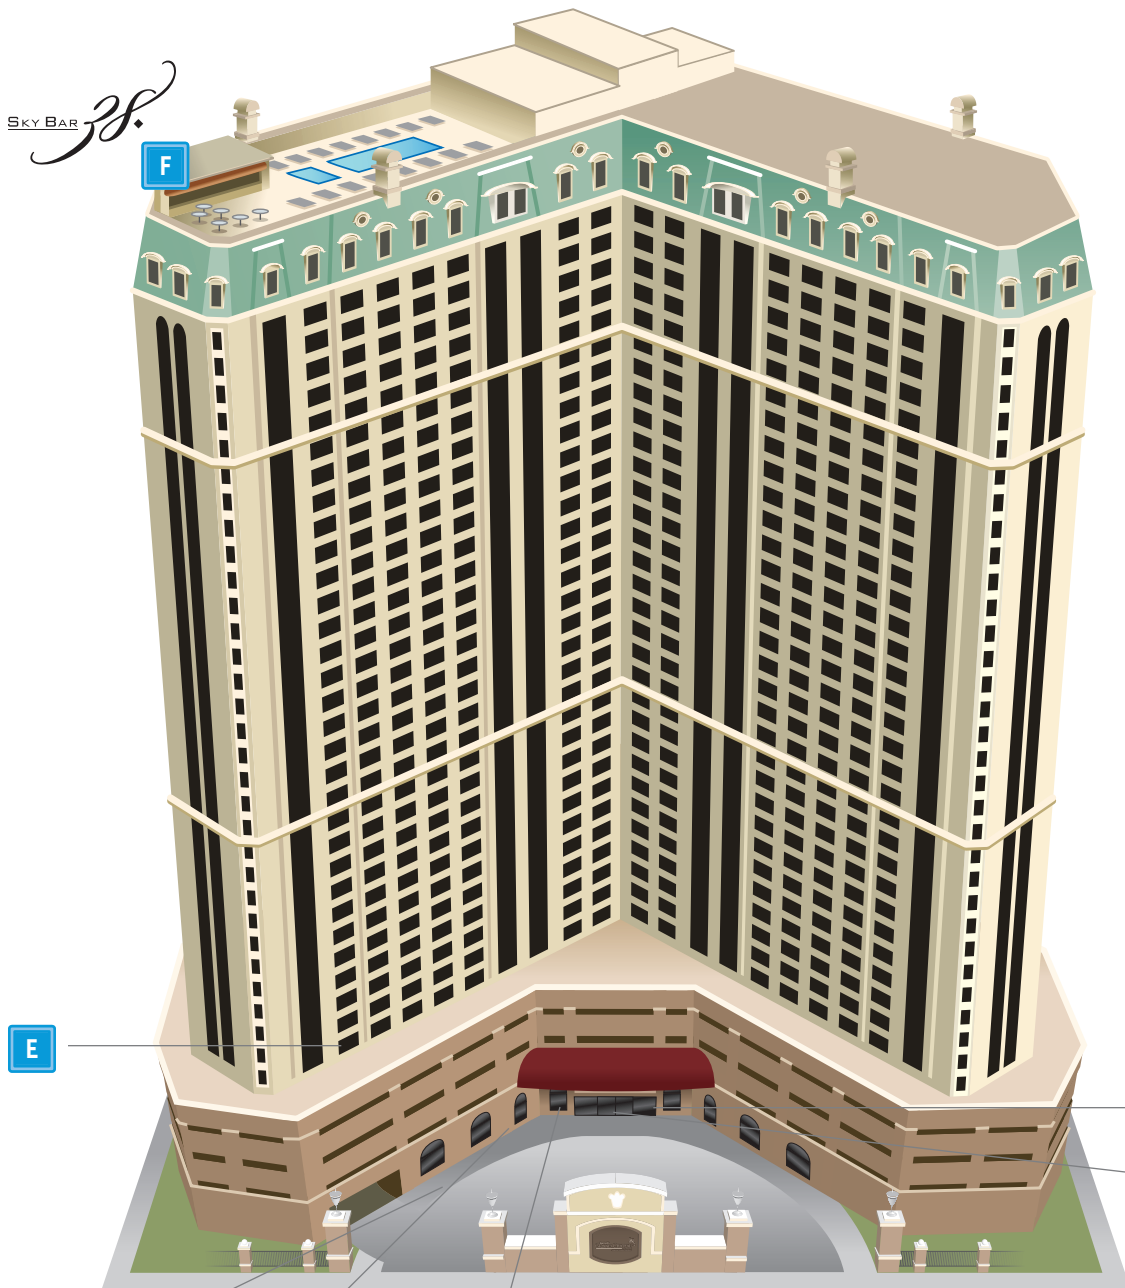

SKY BAR *38*

E

B

A

D

C

G

LEGEND

- A Lobby (1st floor)
- B Concierge (1st floor)
- C The MarketPlace (1st floor)
- D Valet (1st floor)
- E Fitness Center (5th floor)
- F Sky Bar 38 (38th floor)
- G MAZE® Activity Center