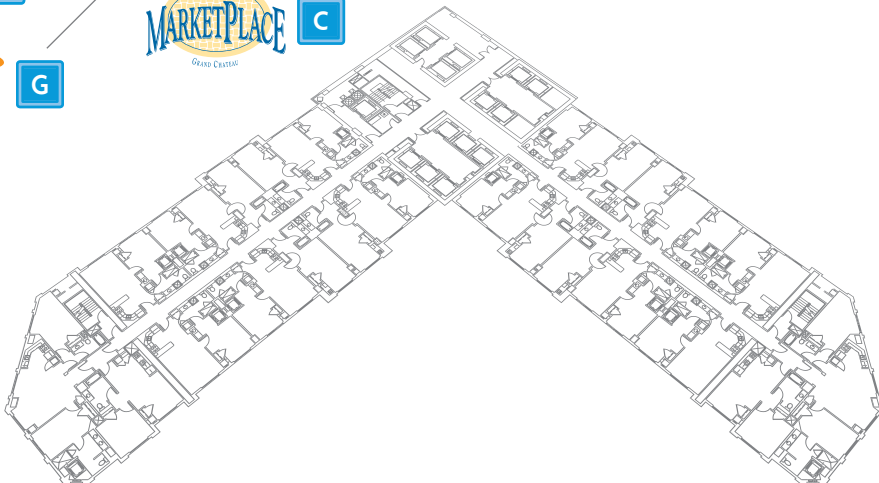

SKY BAR *38*

E

B

A

D

C

G

LEGEND

- A Lobby (1st floor)
- B Concierge (1st floor)
- C The MarketPlace (1st floor)
- D Valet (1st floor)
- E Fitness Center (5th floor)
- F Sky Bar 38 (38th floor)
- G MAZE® Activity Center