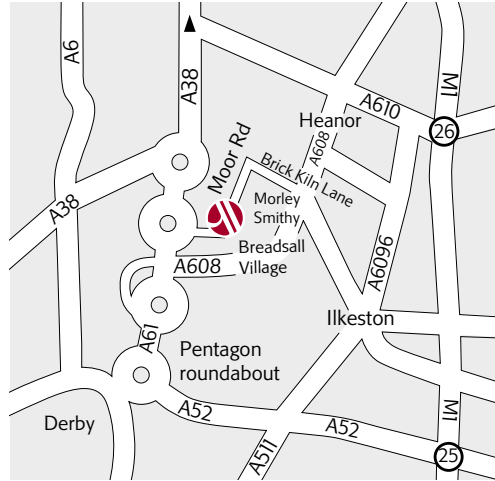

### DIRECTIONS

Travelling north: at M1 J25, take A52 to Derby. At 1st roundabout after approx. 7 Miles take A61 to Chesterfield. At the next two roundabouts go straight across. At the third roundabout turn right into Breadsall Village. Turn left into Rectory Lane. Turn left into Moor Road and the hotel is on the left.

Travelling south: at M1 J28 take A38 to derby. Turn left at 1st and 2nd roundabouts into Breadsall Village. Turn left into Rectory Lane. Turn left into Moor Road and the hotel is on the left.

ICONIC, DRAMATIC AND INSPIRATIONAL.

**AN INSPIRATIONAL & MAJESTIC SETTING**

Breadsall Priory, A Marriott Hotel & Country Club, is a magnificent Grade II Listed, 13th century stately residence set in breathtaking scenery on the edge of the Peak District near Derby. History meets modern comfort at this spectacular location, and following a refurbishment of over £2m throughout the hotel, you will be impressed from the moment you arrive. Close to East Midlands Airport, Alton Towers, The Peak District National Park, and major motorway and rail links means you enjoy historic splendour while staying close to what's really important.