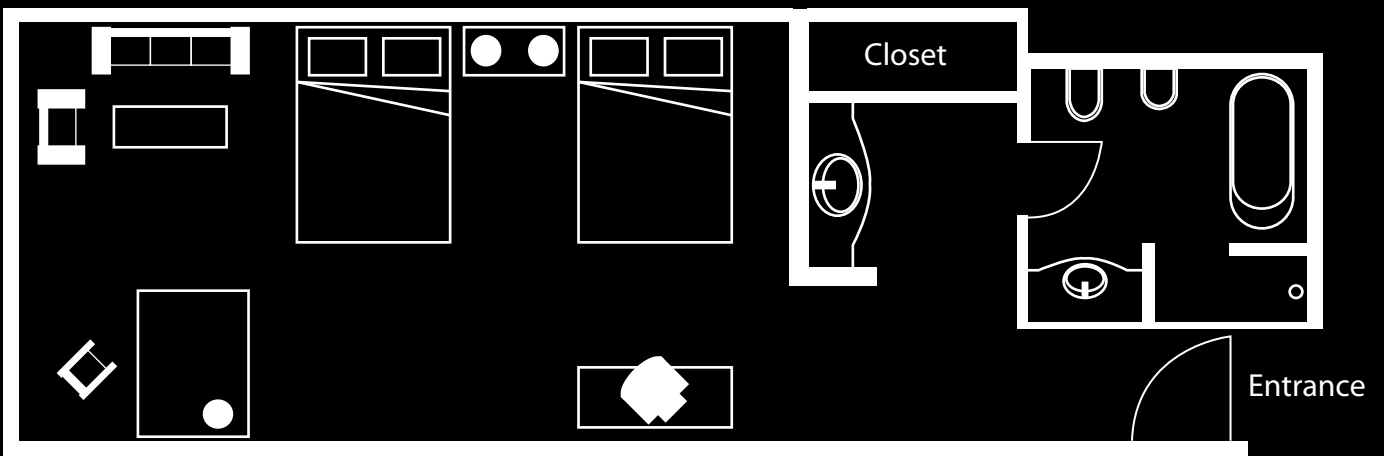

JW MARRIOTT.
DUBAI

Standard Room Layout

Room layout and size may vary depending on location of room within the hotel.

For more information, please contact :
JW Marriott Hotel Dubai
Hamarain Centre, P.O. Box 16590, Dubai, UAE
+971 (4) 2624444
www.jwmarriottedubai.com