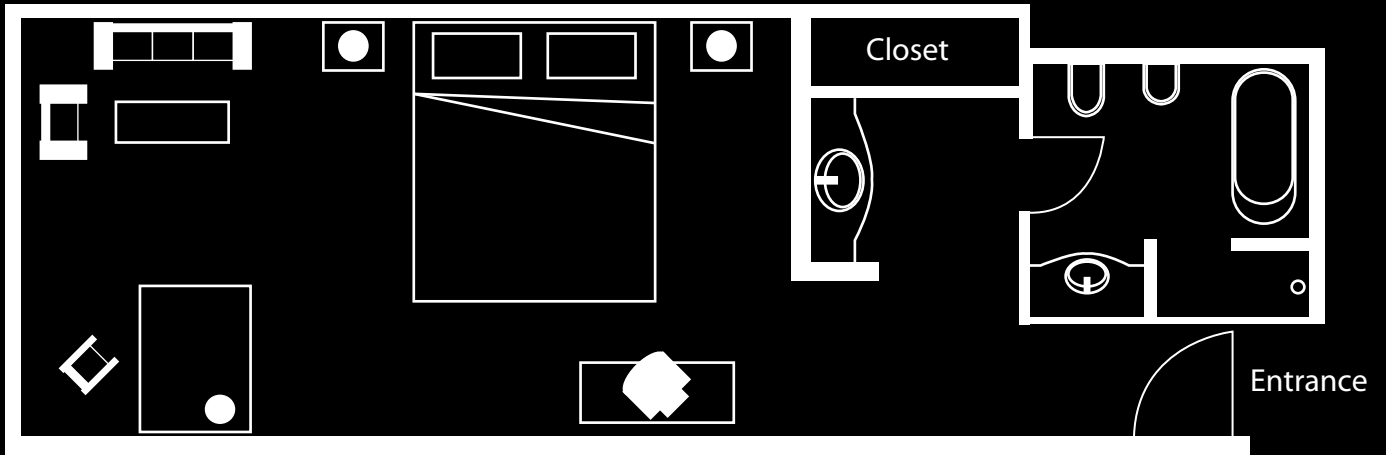

JW MARRIOTT.
DUBAI

Standard Room Layout

Room layout and size may vary depending on location of room within the hotel.

For more information, please contact :
JW Marriott Hotel Dubai
Hamarain Centre, P.O. Box 16590, Dubai, UAE
+971 (4) 2624444
www.jwmarriottedubai.com