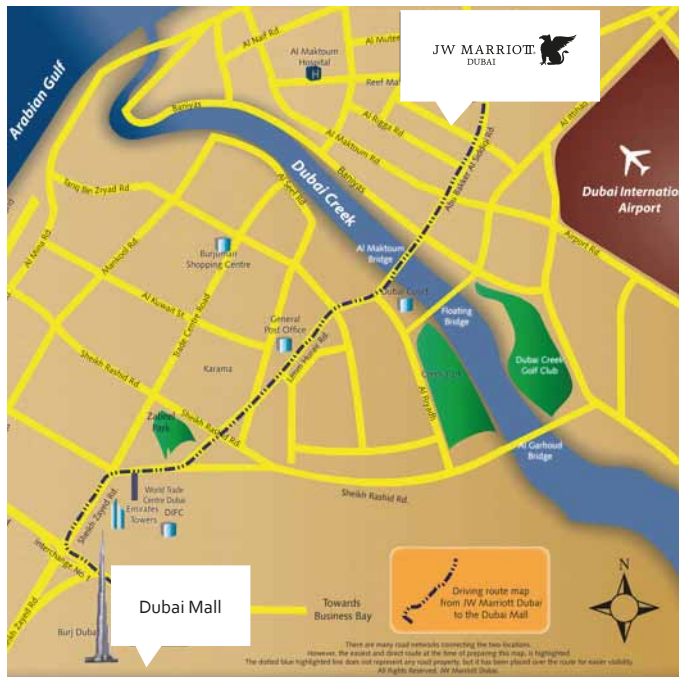

JW MARRIOTT  
DUBAI

# There and Back

## DUBAI MALL

JW Marriott Hotel Dubai  
Abu Baker Al Siddique Road, Hamarain Centre,  
P.O. Box 16590, Dubai, UAE  
T:+971 (4) 262 4444

- Exit the hotel and turn right onto Abu Baker Al Siddique Road. Continue straight, pass the first traffic light towards the Clock Tower roundabout and go straight towards Al Maktoum Bridge. Stay on the left lane towards Sheikh Zayed Road (direction Jebel Ali). Go straight and take the exit (No 51B) following the sign indicating Dubai Mall. Keep straight on the bridge and you will find Dubai Mall on the right side.
- Coming back: Exit the Dubai Mall onto Sheikh Zayed Road towards Deira. Continue straight and follow the sign to Deira Al Maktoum Bridge. Cross the bridge and stay in the middle lane following Abu Hail Cornish sign continue straight which leads into the tunnel. Cross the first signal, go straight and you will pass Hamarain Shopping Center on the left side. Make a U-turn at the second signal, take the first exit to the hotel.