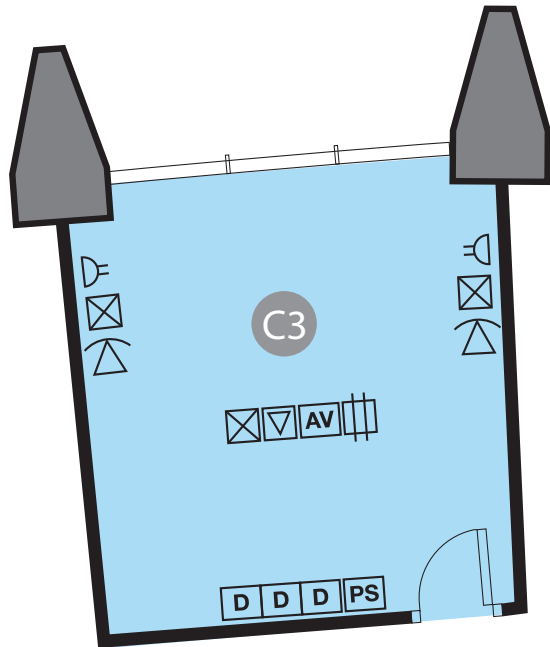

C2 Al Awsaj

1ST FLOOR

LEGEND	
	13A SWITCH SOCKET OUTLET - TWIN
	MCB WITH BOX
	TELEPHONE OUTLET
	POWER SUPPLY
	DIMMER SWITCH
	FLOOR MOUNTED OUTLET - TWIN
	AUDIO VISUAL
	TELEVISION
	PUBLIC ADDRESS SYSTEM SPEAKER

C3 Al Nafel

1ST FLOOR

LEGEND	
	13A SWITCH SOCKET OUTLET - TWIN
	MCB WITH BOX
	TELEPHONE OUTLET
	POWER SUPPLY
	DIMMER SWITCH
	FLOOR MOUNTED OUTLET - TWIN
	AUDIO VISUAL
	TELEVISION
	PUBLIC ADDRESS SYSTEM SPEAKER

C4 Al Khansaa

1ST FLOOR

LEGEND	
	13A SWITCH SOCKET OUTLET - TWIN
	MCB WITH BOX
	TELEPHONE OUTLET
	POWER SUPPLY
	DIMMER SWITCH
	FLOOR MOUNTED OUTLET - TWIN
	AUDIO VISUAL
	TELEVISION
	PUBLIC ADDRESS SYSTEM SPEAKER