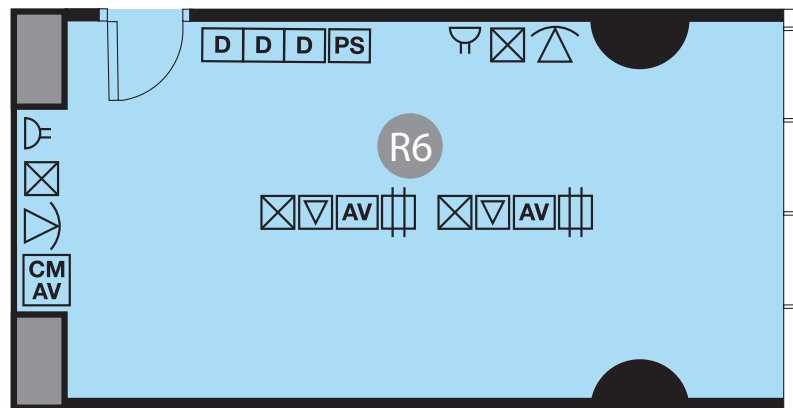

R5 Al Samra

1ST FLOOR

LEGEND	
	13A SWITCH SOCKET OUTLET - TWIN
	MCB WITH BOX
	TELEPHONE OUTLET
	POWER SUPPLY
	DIMMER SWITCH
	FLOOR MOUNTED OUTLET - TWIN
	AUDIO VISUAL
	TELEVISION
	PUBLIC ADDRESS SYSTEM SPEAKER
	CONTROL MODULE AUDIO VISUAL

R6 Al Sidra

1ST FLOOR

LEGEND	
	13A SWITCH SOCKET OUTLET - TWIN
	MCB WITH BOX
	TELEPHONE OUTLET
	POWER SUPPLY
	DIMMER SWITCH
	FLOOR MOUNTED OUTLET - TWIN
	AUDIO VISUAL
	TELEVISION
	PUBLIC ADDRESS SYSTEM SPEAKER
	CONTROL MODULE AUDIO VISUAL