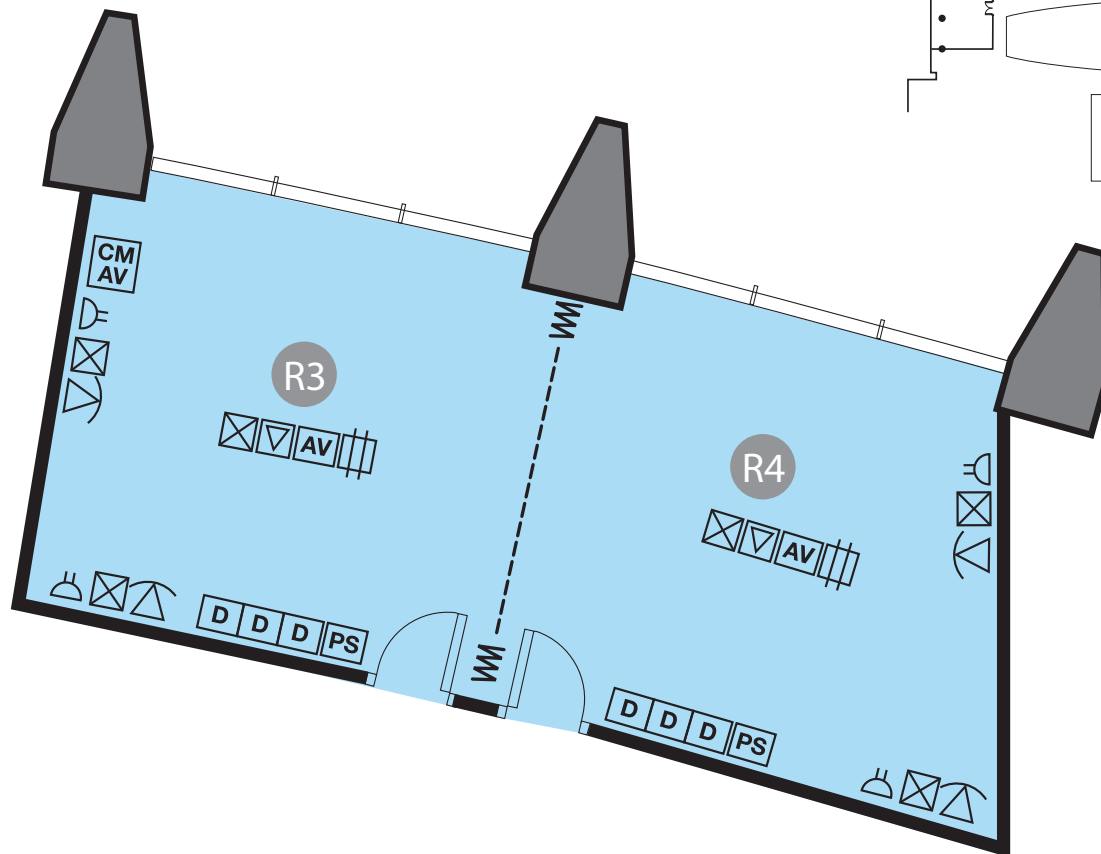

C4 Al Khansaa

1ST FLOOR

LEGEND	
	13A SWITCH SOCKET OUTLET - TWIN
	MCB WITH BOX
	TELEPHONE OUTLET
	POWER SUPPLY
	DIMMER SWITCH
	FLOOR MOUNTED OUTLET - TWIN
	AUDIO VISUAL
	TELEVISION
	PUBLIC ADDRESS SYSTEM SPEAKER

R1 R2 Al Anood A & B

1ST FLOOR

LEGEND	
	13A SWITCH SOCKET OUTLET - TWIN
	MCB WITH BOX
	TELEPHONE OUTLET
	POWER SUPPLY
	DIMMER SWITCH
	FLOOR MOUNTED OUTLET - TWIN
	AUDIO VISUAL
	TELEVISION
	PUBLIC ADDRESS SYSTEM SPEAKER
	CONTROL MODULE AUDIO VISUAL

R3 R4 Al Jazi A & B

1ST FLOOR

LEGEND	
	13A SWITCH SOCKET OUTLET - TWIN
	MCB WITH BOX
	TELEPHONE OUTLET
	POWER SUPPLY
	DIMMER SWITCH
	FLOOR MOUNTED OUTLET - TWIN
	AUDIO VISUAL
	TELEVISION
	PUBLIC ADDRESS SYSTEM SPEAKER
	CONTROL MODULE AUDIO VISUAL

R5 Al Samra

1ST FLOOR

LEGEND	
	13A SWITCH SOCKET OUTLET - TWIN
	MCB WITH BOX
	TELEPHONE OUTLET
	POWER SUPPLY
	DIMMER SWITCH
	FLOOR MOUNTED OUTLET - TWIN
	AUDIO VISUAL
	TELEVISION
	PUBLIC ADDRESS SYSTEM SPEAKER
	CONTROL MODULE AUDIO VISUAL