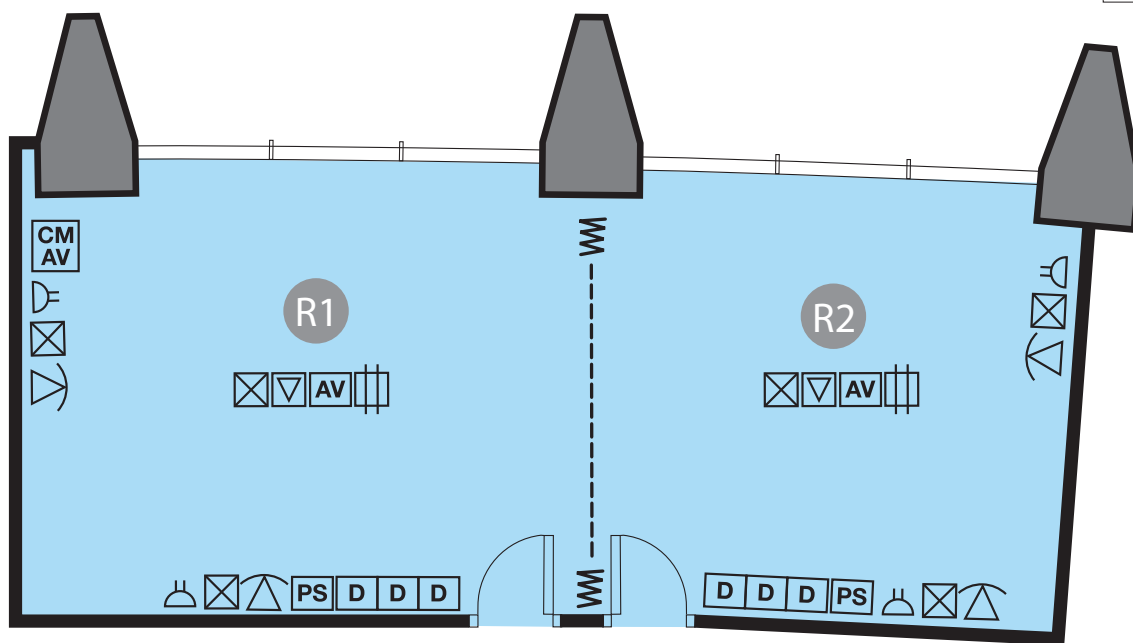

R1 R2 Al Anood A & B

1ST FLOOR

LEGEND	
	13A SWITCH SOCKET OUTLET - TWIN
	MCB WITH BOX
	TELEPHONE OUTLET
	POWER SUPPLY
	DIMMER SWITCH
	FLOOR MOUNTED OUTLET - TWIN
	AUDIO VISUAL
	TELEVISION
	PUBLIC ADDRESS SYSTEM SPEAKER
	CONTROL MODULE AUDIO VISUAL