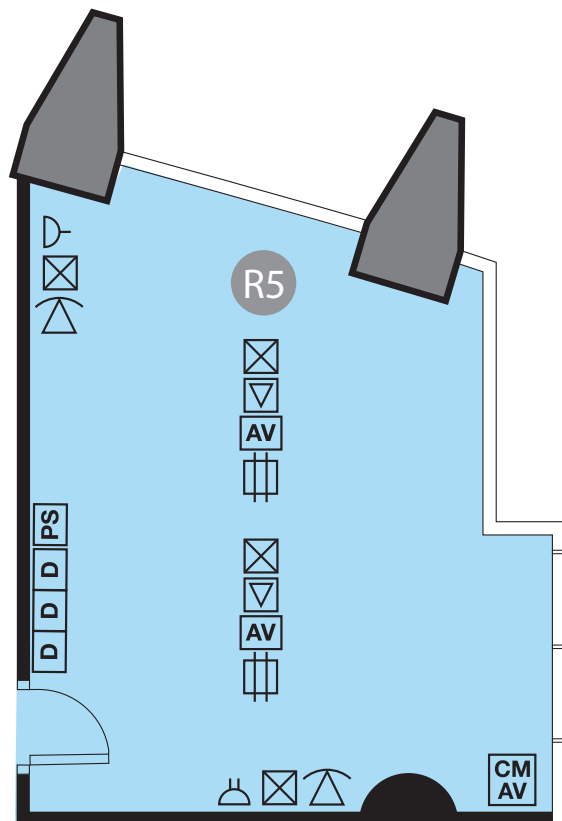

C4 Al Khansaa

1ST FLOOR

LEGEND	
	13A SWITCH SOCKET OUTLET - TWIN
	MCB WITH BOX
	TELEPHONE OUTLET
	POWER SUPPLY
	DIMMER SWITCH
	FLOOR MOUNTED OUTLET - TWIN
	AUDIO VISUAL
	TELEVISION
	PUBLIC ADDRESS SYSTEM SPEAKER

R1 R2 Al Anood A & B

1ST FLOOR

LEGEND	
	13A SWITCH SOCKET OUTLET - TWIN
	MCB WITH BOX
	TELEPHONE OUTLET
	POWER SUPPLY
	DIMMER SWITCH
	FLOOR MOUNTED OUTLET - TWIN
	AUDIO VISUAL
	TELEVISION
	PUBLIC ADDRESS SYSTEM SPEAKER
	CONTROL MODULE AUDIO VISUAL

R3 R4 Al Jazi A & B

1ST FLOOR

LEGEND	
	13A SWITCH SOCKET OUTLET - TWIN
	MCB WITH BOX
	TELEPHONE OUTLET
	POWER SUPPLY
	DIMMER SWITCH
	FLOOR MOUNTED OUTLET - TWIN
	AUDIO VISUAL
	TELEVISION
	PUBLIC ADDRESS SYSTEM SPEAKER
	CONTROL MODULE AUDIO VISUAL

R5 Al Samra

1ST FLOOR

LEGEND	
	13A SWITCH SOCKET OUTLET - TWIN
	MCB WITH BOX
	TELEPHONE OUTLET
	POWER SUPPLY
	DIMMER SWITCH
	FLOOR MOUNTED OUTLET - TWIN
	AUDIO VISUAL
	TELEVISION
	PUBLIC ADDRESS SYSTEM SPEAKER
	CONTROL MODULE AUDIO VISUAL