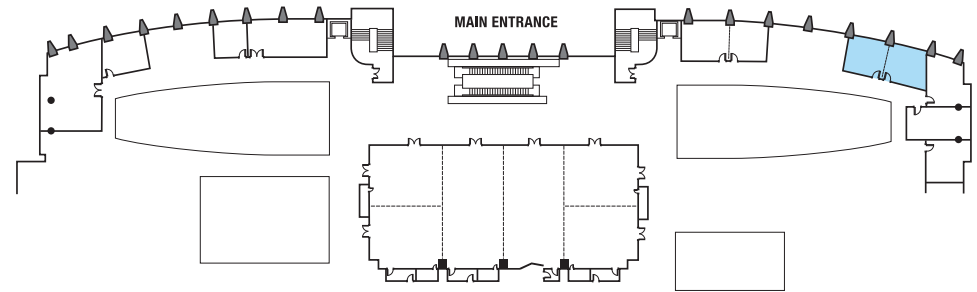

R1 R2 Al Anood A & B

1ST FLOOR

LEGEND	
	13A SWITCH SOCKET OUTLET - TWIN
	MCB WITH BOX
	TELEPHONE OUTLET
	POWER SUPPLY
	DIMMER SWITCH
	FLOOR MOUNTED OUTLET - TWIN
	AUDIO VISUAL
	TELEVISION
	PUBLIC ADDRESS SYSTEM SPEAKER
	CONTROL MODULE AUDIO VISUAL

R3 R4 Al Jazi A & B

1ST FLOOR

LEGEND	
	13A SWITCH SOCKET OUTLET - TWIN
	MCB WITH BOX
	TELEPHONE OUTLET
	POWER SUPPLY
	DIMMER SWITCH
	FLOOR MOUNTED OUTLET - TWIN
	AUDIO VISUAL
	TELEVISION
	PUBLIC ADDRESS SYSTEM SPEAKER
	CONTROL MODULE AUDIO VISUAL