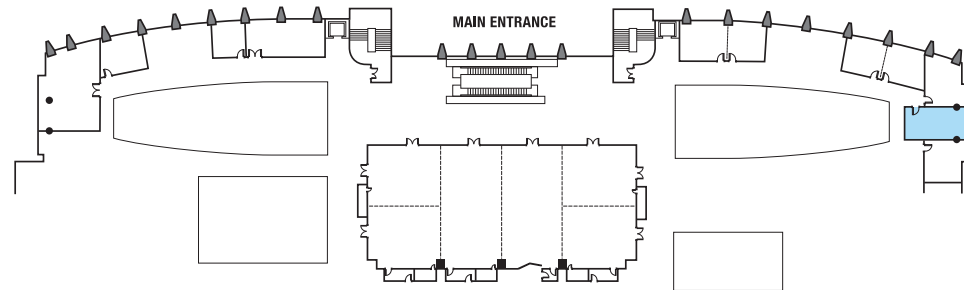

R5 Al Samra

1ST FLOOR

LEGEND	
	13A SWITCH SOCKET OUTLET - TWIN
	MCB WITH BOX
	TELEPHONE OUTLET
	POWER SUPPLY
	DIMMER SWITCH
	FLOOR MOUNTED OUTLET - TWIN
	AUDIO VISUAL
	TELEVISION
	PUBLIC ADDRESS SYSTEM SPEAKER
	CONTROL MODULE AUDIO VISUAL

R6 Al Sidra

1ST FLOOR

LEGEND	
	13A SWITCH SOCKET OUTLET - TWIN
	MCB WITH BOX
	TELEPHONE OUTLET
	POWER SUPPLY
	DIMMER SWITCH
	FLOOR MOUNTED OUTLET - TWIN
	AUDIO VISUAL
	TELEVISION
	PUBLIC ADDRESS SYSTEM SPEAKER
	CONTROL MODULE AUDIO VISUAL