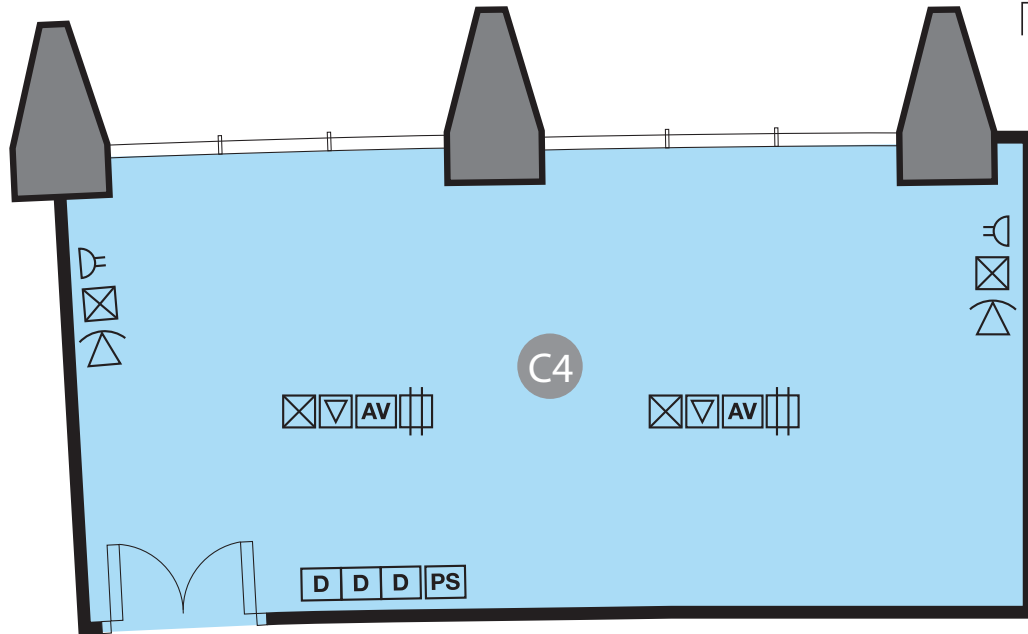

C3 Al Nafel

1ST FLOOR

LEGEND	
	13A SWITCH SOCKET OUTLET - TWIN
	MCB WITH BOX
	TELEPHONE OUTLET
	POWER SUPPLY
	DIMMER SWITCH
	FLOOR MOUNTED OUTLET - TWIN
	AUDIO VISUAL
	TELEVISION
	PUBLIC ADDRESS SYSTEM SPEAKER

C4 Al Khansaa

1ST FLOOR

LEGEND	
	13A SWITCH SOCKET OUTLET - TWIN
	MCB WITH BOX
	TELEPHONE OUTLET
	POWER SUPPLY
	DIMMER SWITCH
	FLOOR MOUNTED OUTLET - TWIN
	AUDIO VISUAL
	TELEVISION
	PUBLIC ADDRESS SYSTEM SPEAKER