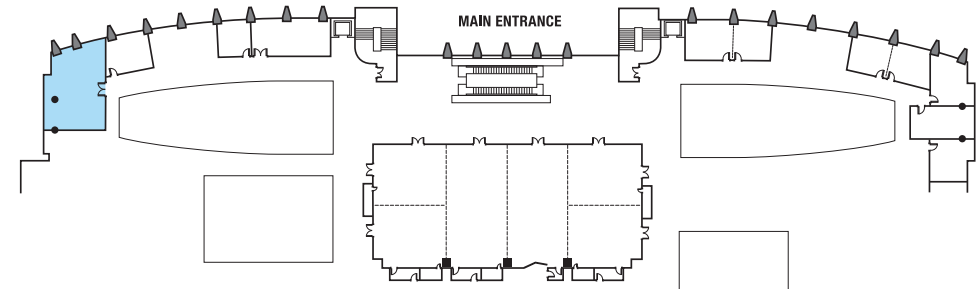

C1 Al Majida

1ST FLOOR

LEGEND

- 13A SWITCH SOCKET OUTLET - TWIN
- MCB WITH BOX
- TELEPHONE OUTLET
- POWER SUPPLY
- DIMMER SWITCH
- FLOOR MOUNTED OUTLET - TWIN
- AUDIO VISUAL
- TELEVISION
- PUBLIC ADDRESS SYSTEM SPEAKER

C2 Al Awsaj

1ST FLOOR

LEGEND	
	13A SWITCH SOCKET OUTLET - TWIN
	MCB WITH BOX
	TELEPHONE OUTLET
	POWER SUPPLY
	DIMMER SWITCH
	FLOOR MOUNTED OUTLET - TWIN
	AUDIO VISUAL
	TELEVISION
	PUBLIC ADDRESS SYSTEM SPEAKER

C4 Al Khansaa

1ST FLOOR

LEGEND	
	13A SWITCH SOCKET OUTLET - TWIN
	MCB WITH BOX
	TELEPHONE OUTLET
	POWER SUPPLY
	DIMMER SWITCH
	FLOOR MOUNTED OUTLET - TWIN
	AUDIO VISUAL
	TELEVISION
	PUBLIC ADDRESS SYSTEM SPEAKER