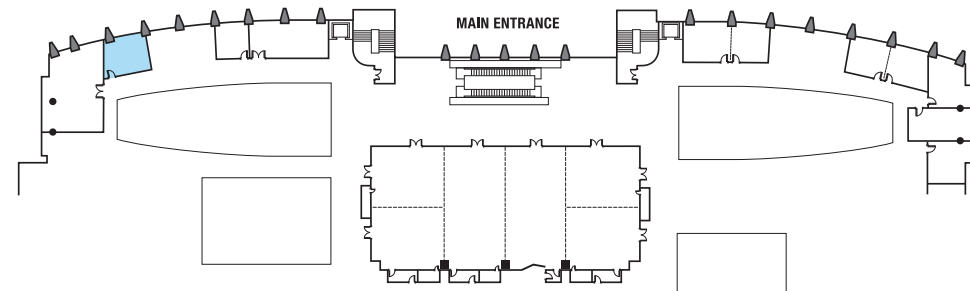

C1 Al Majida

1ST FLOOR

LEGEND

- 13A SWITCH SOCKET OUTLET - TWIN
- MCB WITH BOX
- TELEPHONE OUTLET
- POWER SUPPLY
- DIMMER SWITCH
- FLOOR MOUNTED OUTLET - TWIN
- AUDIO VISUAL
- TELEVISION
- PUBLIC ADDRESS SYSTEM SPEAKER

C2 Al Awsaj

1ST FLOOR

LEGEND	
	13A SWITCH SOCKET OUTLET - TWIN
	MCB WITH BOX
	TELEPHONE OUTLET
	POWER SUPPLY
	DIMMER SWITCH
	FLOOR MOUNTED OUTLET - TWIN
	AUDIO VISUAL
	TELEVISION
	PUBLIC ADDRESS SYSTEM SPEAKER

C3 Al Nafel

1ST FLOOR

LEGEND	
	13A SWITCH SOCKET OUTLET - TWIN
	MCB WITH BOX
	TELEPHONE OUTLET
	POWER SUPPLY
	DIMMER SWITCH
	FLOOR MOUNTED OUTLET - TWIN
	AUDIO VISUAL
	TELEVISION
	PUBLIC ADDRESS SYSTEM SPEAKER

C4 Al Khansaa

1ST FLOOR

LEGEND	
	13A SWITCH SOCKET OUTLET - TWIN
	MCB WITH BOX
	TELEPHONE OUTLET
	POWER SUPPLY
	DIMMER SWITCH
	FLOOR MOUNTED OUTLET - TWIN
	AUDIO VISUAL
	TELEVISION
	PUBLIC ADDRESS SYSTEM SPEAKER