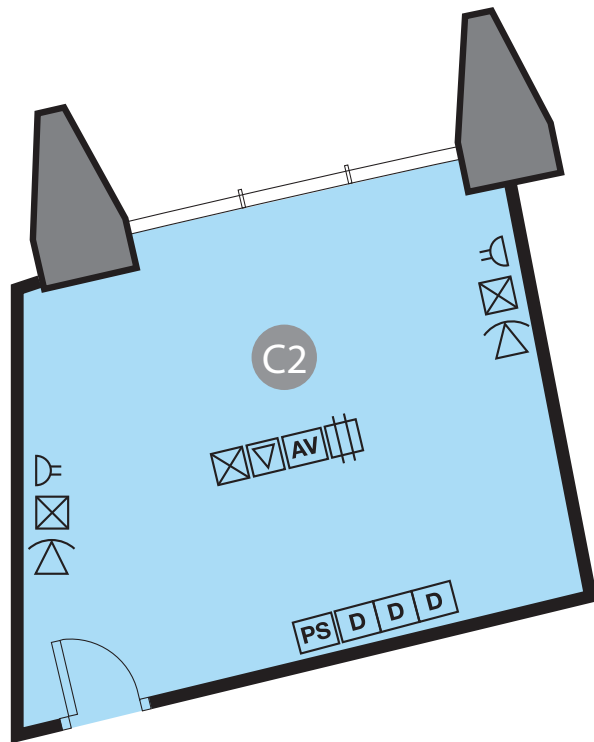

C1 Al Majida

1ST FLOOR

LEGEND

- 13A SWITCH SOCKET OUTLET - TWIN
- MCB WITH BOX
- TELEPHONE OUTLET
- POWER SUPPLY
- DIMMER SWITCH
- FLOOR MOUNTED OUTLET - TWIN
- AUDIO VISUAL
- TELEVISION
- PUBLIC ADDRESS SYSTEM SPEAKER

C2 Al Awsaj

1ST FLOOR

LEGEND	
	13A SWITCH SOCKET OUTLET - TWIN
	MCB WITH BOX
	TELEPHONE OUTLET
	POWER SUPPLY
	DIMMER SWITCH
	FLOOR MOUNTED OUTLET - TWIN
	AUDIO VISUAL
	TELEVISION
	PUBLIC ADDRESS SYSTEM SPEAKER

C3 Al Nafel

1ST FLOOR

LEGEND	
	13A SWITCH SOCKET OUTLET - TWIN
	MCB WITH BOX
	TELEPHONE OUTLET
	POWER SUPPLY
	DIMMER SWITCH
	FLOOR MOUNTED OUTLET - TWIN
	AUDIO VISUAL
	TELEVISION
	PUBLIC ADDRESS SYSTEM SPEAKER

C4 Al Khansaa

1ST FLOOR

LEGEND	
	13A SWITCH SOCKET OUTLET - TWIN
	MCB WITH BOX
	TELEPHONE OUTLET
	POWER SUPPLY
	DIMMER SWITCH
	FLOOR MOUNTED OUTLET - TWIN
	AUDIO VISUAL
	TELEVISION
	PUBLIC ADDRESS SYSTEM SPEAKER