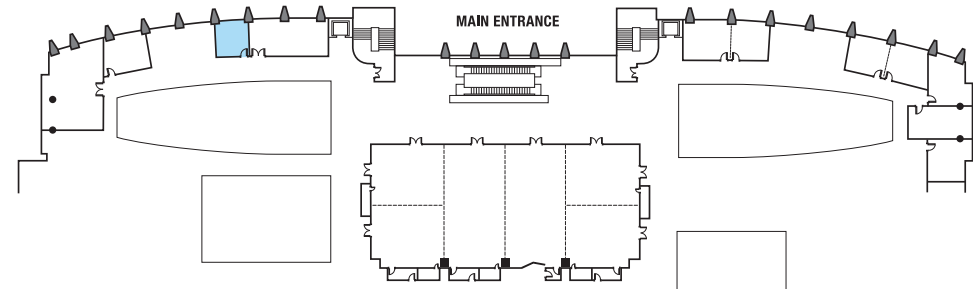

C2 Al Awsaj

1ST FLOOR

LEGEND	
	13A SWITCH SOCKET OUTLET - TWIN
	MCB WITH BOX
	TELEPHONE OUTLET
	POWER SUPPLY
	DIMMER SWITCH
	FLOOR MOUNTED OUTLET - TWIN
	AUDIO VISUAL
	TELEVISION
	PUBLIC ADDRESS SYSTEM SPEAKER

C3 Al Nafel

1ST FLOOR

LEGEND	
	13A SWITCH SOCKET OUTLET - TWIN
	MCB WITH BOX
	TELEPHONE OUTLET
	POWER SUPPLY
	DIMMER SWITCH
	FLOOR MOUNTED OUTLET - TWIN
	AUDIO VISUAL
	TELEVISION
	PUBLIC ADDRESS SYSTEM SPEAKER