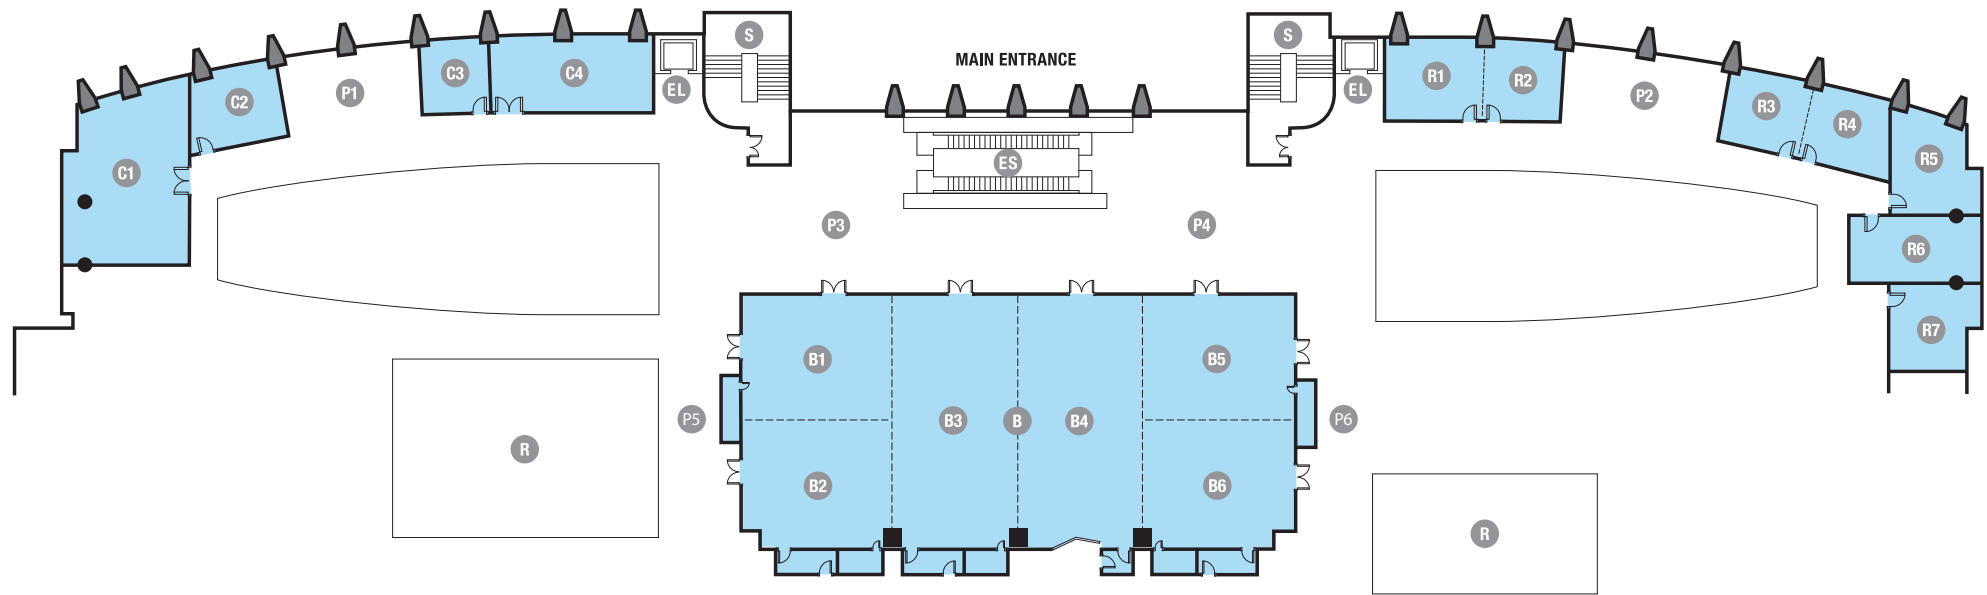

R7 Al Oqhuwan

1ST FLOOR

LEGEND	
	13A SWITCH SOCKET OUTLET - TWIN
	MCB WITH BOX
	TELEPHONE OUTLET
	POWER SUPPLY
	DIMMER SWITCH
	FLOOR MOUNTED OUTLET - TWIN
	AUDIO VISUAL
	TELEVISION
	PUBLIC ADDRESS SYSTEM SPEAKER
	CONTROL MODULE AUDIO VISUAL

RENAISSANCE®
DOHA CITY CENTER HOTEL

B1 B2 B3 B4 B5 B6 Al Areen Ballroom Salon 1 - 6

1ST FLOOR

1st Floor

LEGEND			
C1	Al Majida	P1	Pre-function area 1
C2	Al Awsaj	P2	Pre-function area 2
C3	Al Nafel	P3	Pre-function area 3
C4	Al Khansaa	P4	Pre-function area 4
R1	Al Anood A	P5	Pre-function area 5
R2	Al Anood B	P6	Pre-function area 6
R3	Al Jazi A	B	Al Areen Grand Ballroom
R4	Al Jazi B	B1-B6	Al Areen Ballroom Salon 1-6
R5	Al Samra	EL	Elevators
R6	Al Sidra	R	Restrooms
R7	Al Oqhuwan	S	Stairs
		ES	Escalators