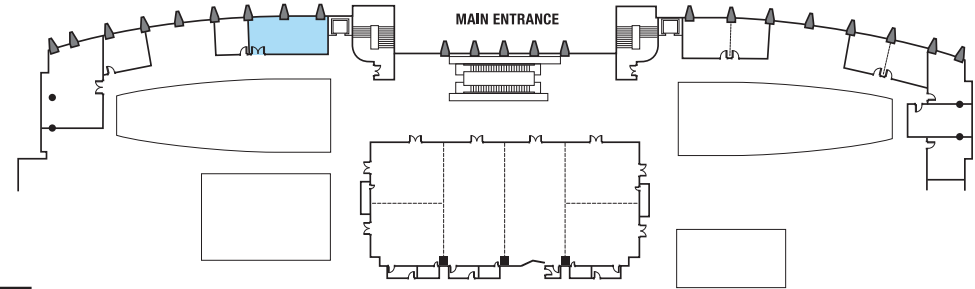

C3 Al Nafel

1ST FLOOR

LEGEND	
	13A SWITCH SOCKET OUTLET - TWIN
	MCB WITH BOX
	TELEPHONE OUTLET
	POWER SUPPLY
	DIMMER SWITCH
	FLOOR MOUNTED OUTLET - TWIN
	AUDIO VISUAL
	TELEVISION
	PUBLIC ADDRESS SYSTEM SPEAKER

C4 Al Khansaa

1ST FLOOR

LEGEND	
	13A SWITCH SOCKET OUTLET - TWIN
	MCB WITH BOX
	TELEPHONE OUTLET
	POWER SUPPLY
	DIMMER SWITCH
	FLOOR MOUNTED OUTLET - TWIN
	AUDIO VISUAL
	TELEVISION
	PUBLIC ADDRESS SYSTEM SPEAKER