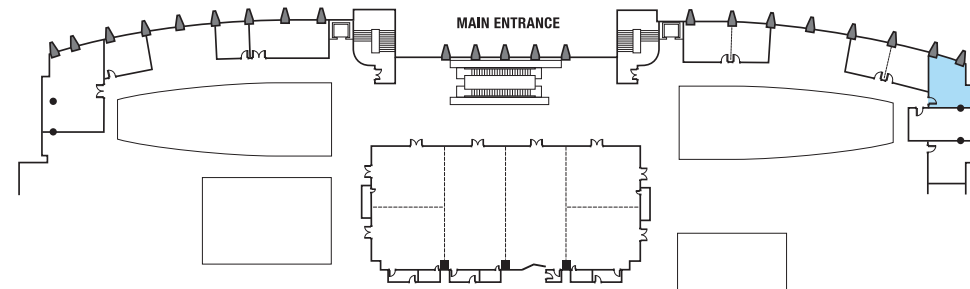

R3 R4 Al Jazi A & B

1ST FLOOR

LEGEND	
	13A SWITCH SOCKET OUTLET - TWIN
	MCB WITH BOX
	TELEPHONE OUTLET
	POWER SUPPLY
	DIMMER SWITCH
	FLOOR MOUNTED OUTLET - TWIN
	AUDIO VISUAL
	TELEVISION
	PUBLIC ADDRESS SYSTEM SPEAKER
	CONTROL MODULE AUDIO VISUAL

R5 Al Samra

1ST FLOOR

LEGEND	
	13A SWITCH SOCKET OUTLET - TWIN
	MCB WITH BOX
	TELEPHONE OUTLET
	POWER SUPPLY
	DIMMER SWITCH
	FLOOR MOUNTED OUTLET - TWIN
	AUDIO VISUAL
	TELEVISION
	PUBLIC ADDRESS SYSTEM SPEAKER
	CONTROL MODULE AUDIO VISUAL