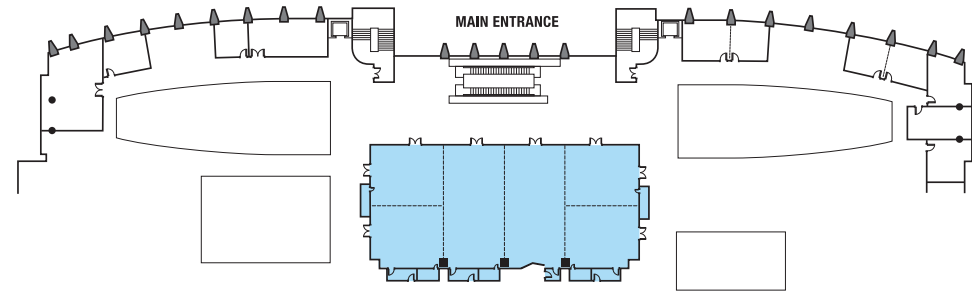

RENAISSANCE®
DOHA CITY CENTER HOTEL

B1 B2 B3 B4 B5 B6 Al Areen Ballroom Salon 1 - 6

1ST FLOOR