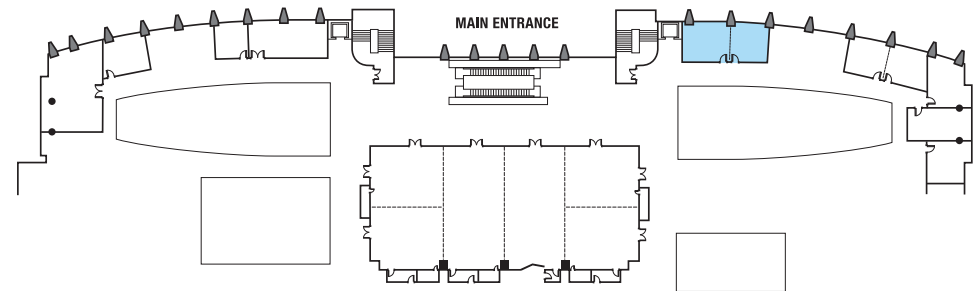

R1 R2 Al Anood A & B

1ST FLOOR

LEGEND	
	13A SWITCH SOCKET OUTLET - TWIN
	MCB WITH BOX
	TELEPHONE OUTLET
	POWER SUPPLY
	DIMMER SWITCH
	FLOOR MOUNTED OUTLET - TWIN
	AUDIO VISUAL
	TELEVISION
	PUBLIC ADDRESS SYSTEM SPEAKER
	CONTROL MODULE AUDIO VISUAL