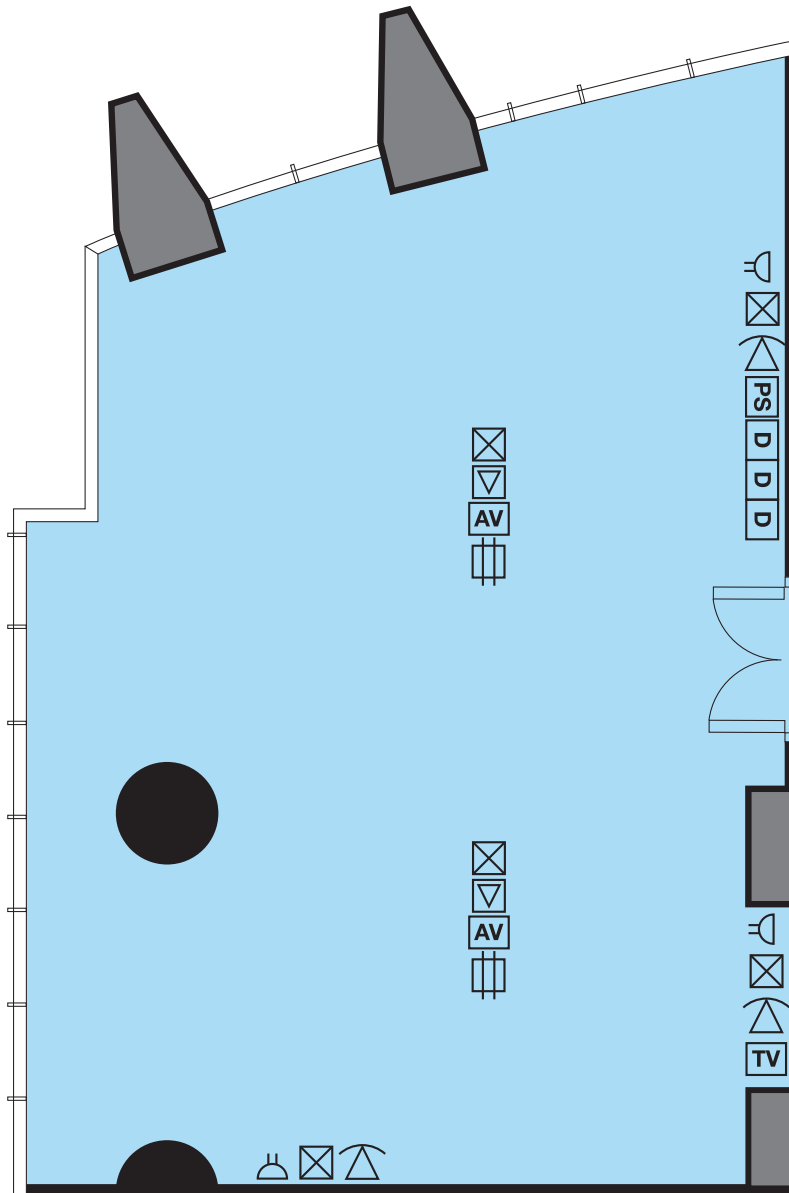

C1 Al Majida

1ST FLOOR

LEGEND

- 13A SWITCH SOCKET OUTLET - TWIN
- MCB WITH BOX
- TELEPHONE OUTLET
- POWER SUPPLY
- DIMMER SWITCH
- FLOOR MOUNTED OUTLET - TWIN
- AUDIO VISUAL
- TELEVISION
- PUBLIC ADDRESS SYSTEM SPEAKER

C2 Al Awsaj

1ST FLOOR

LEGEND	
	13A SWITCH SOCKET OUTLET - TWIN
	MCB WITH BOX
	TELEPHONE OUTLET
	POWER SUPPLY
	DIMMER SWITCH
	FLOOR MOUNTED OUTLET - TWIN
	AUDIO VISUAL
	TELEVISION
	PUBLIC ADDRESS SYSTEM SPEAKER

C3 Al Nafel

1ST FLOOR

LEGEND	
	13A SWITCH SOCKET OUTLET - TWIN
	MCB WITH BOX
	TELEPHONE OUTLET
	POWER SUPPLY
	DIMMER SWITCH
	FLOOR MOUNTED OUTLET - TWIN
	AUDIO VISUAL
	TELEVISION
	PUBLIC ADDRESS SYSTEM SPEAKER

C4 Al Khansaa

1ST FLOOR

LEGEND	
	13A SWITCH SOCKET OUTLET - TWIN
	MCB WITH BOX
	TELEPHONE OUTLET
	POWER SUPPLY
	DIMMER SWITCH
	FLOOR MOUNTED OUTLET - TWIN
	AUDIO VISUAL
	TELEVISION
	PUBLIC ADDRESS SYSTEM SPEAKER