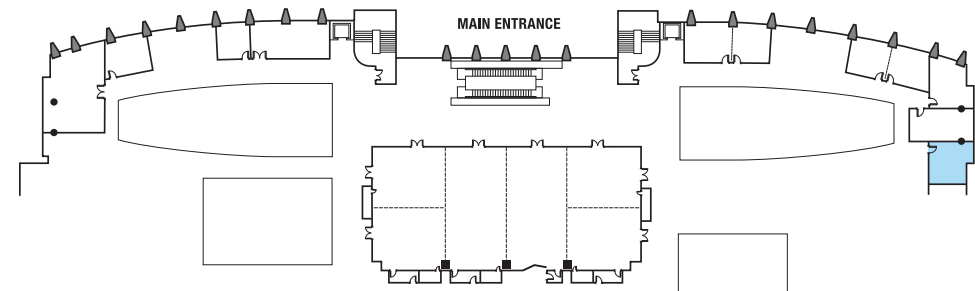

R6 Al Sidra

1ST FLOOR

LEGEND	
	13A SWITCH SOCKET OUTLET - TWIN
	MCB WITH BOX
	TELEPHONE OUTLET
	POWER SUPPLY
	DIMMER SWITCH
	FLOOR MOUNTED OUTLET - TWIN
	AUDIO VISUAL
	TELEVISION
	PUBLIC ADDRESS SYSTEM SPEAKER
	CONTROL MODULE AUDIO VISUAL

R7 Al Oqhuwan

1ST FLOOR

LEGEND	
	13A SWITCH SOCKET OUTLET - TWIN
	MCB WITH BOX
	TELEPHONE OUTLET
	POWER SUPPLY
	DIMMER SWITCH
	FLOOR MOUNTED OUTLET - TWIN
	AUDIO VISUAL
	TELEVISION
	PUBLIC ADDRESS SYSTEM SPEAKER
	CONTROL MODULE AUDIO VISUAL