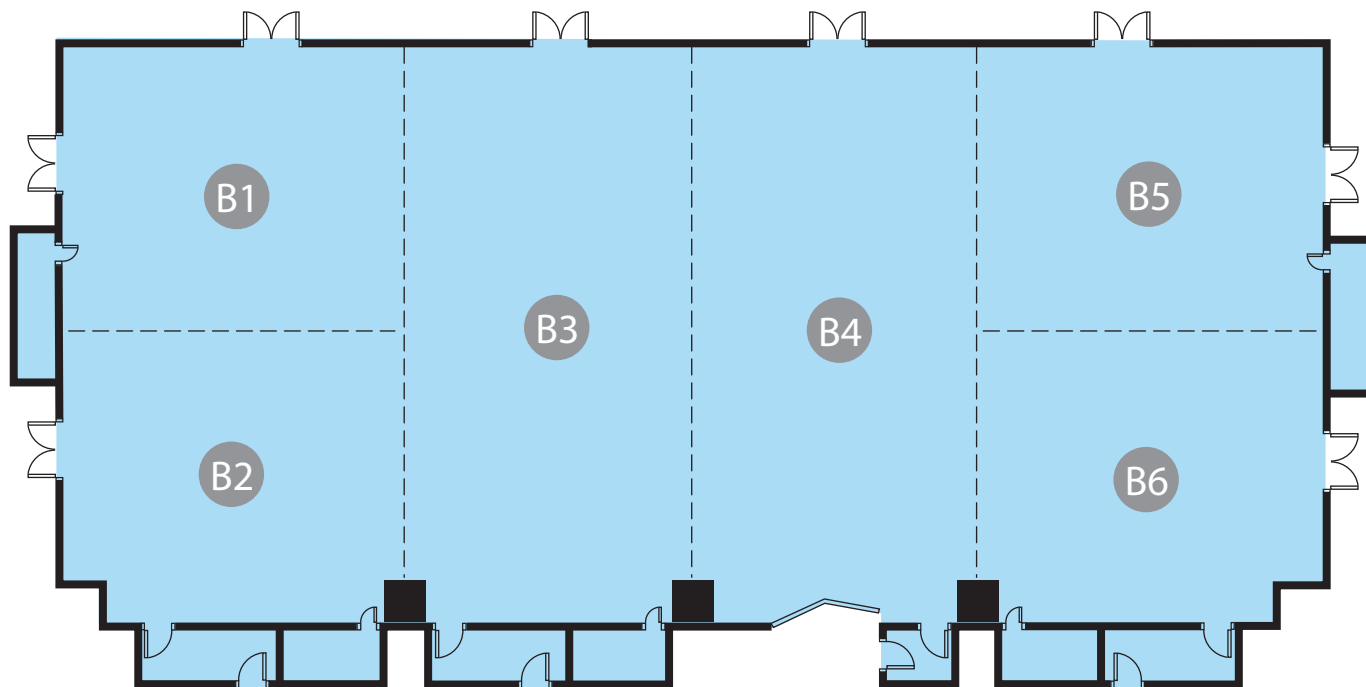

R7 Al Oqhuwan

1ST FLOOR

LEGEND	
	13A SWITCH SOCKET OUTLET - TWIN
	MCB WITH BOX
	TELEPHONE OUTLET
	POWER SUPPLY
	DIMMER SWITCH
	FLOOR MOUNTED OUTLET - TWIN
	AUDIO VISUAL
	TELEVISION
	PUBLIC ADDRESS SYSTEM SPEAKER
	CONTROL MODULE AUDIO VISUAL

RENAISSANCE®
DOHA CITY CENTER HOTEL

B1 B2 B3 B4 B5 B6 Al Areen Ballroom Salon 1 - 6

1ST FLOOR

1st Floor

LEGEND			
C1	Al Majida	P1	Pre-function area 1
C2	Al Awsaj	P2	Pre-function area 2
C3	Al Nafel	P3	Pre-function area 3
C4	Al Khansaa	P4	Pre-function area 4
R1	Al Anood A	P5	Pre-function area 5
R2	Al Anood B	P6	Pre-function area 6
R3	Al Jazi A	B	Al Areen Grand Ballroom
R4	Al Jazi B	B1-B6	Al Areen Ballroom Salon 1-6
R5	Al Samra	EL	Elevators
R6	Al Sidra	R	Restrooms
R7	Al Oqhuwan	S	Stairs
		ES	Escalators