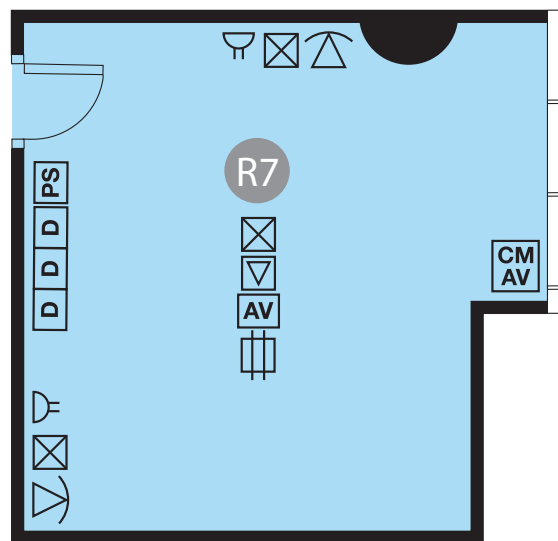

R7 Al Oqhuwan

1ST FLOOR

LEGEND	
	13A SWITCH SOCKET OUTLET - TWIN
	MCB WITH BOX
	TELEPHONE OUTLET
	POWER SUPPLY
	DIMMER SWITCH
	FLOOR MOUNTED OUTLET - TWIN
	AUDIO VISUAL
	TELEVISION
	PUBLIC ADDRESS SYSTEM SPEAKER
	CONTROL MODULE AUDIO VISUAL