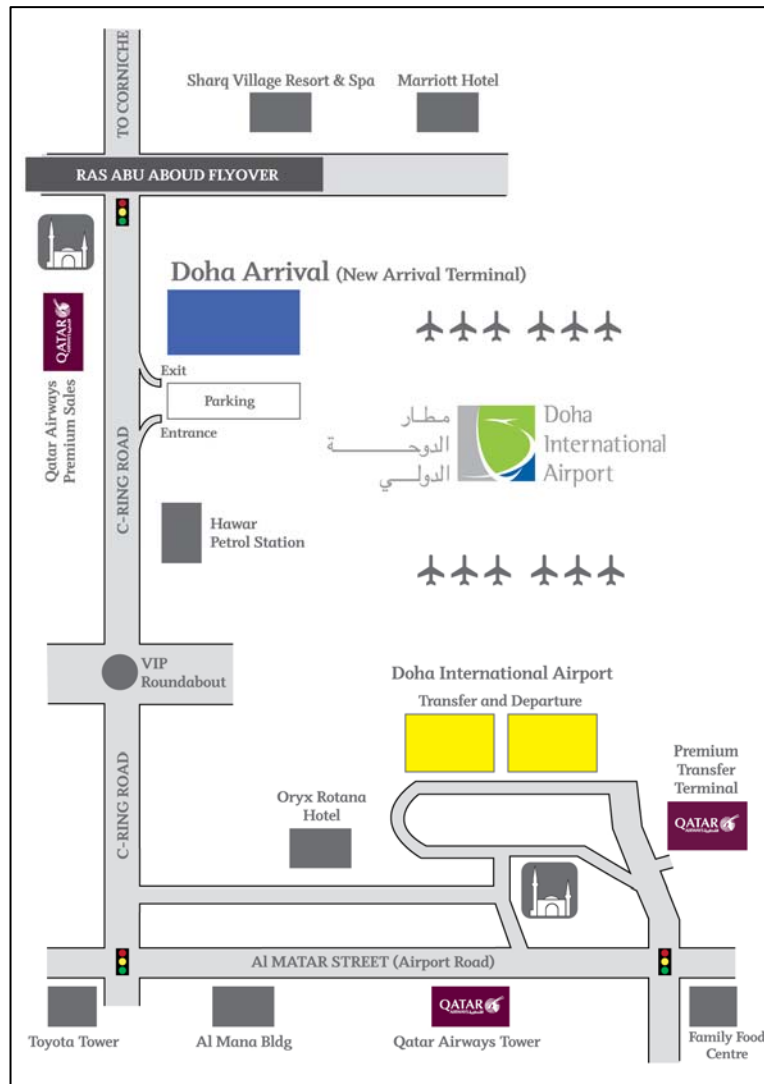

## New Arrivals Terminal at Doha International Airport

We would like to inform you that Doha International Airport announced a new Arrivals Terminal to receive all Passengers arriving in Doha. The new Arrivals Terminal is open since the 19<sup>th</sup> of December 2010.

Passengers whose final destination is Doha will be transported from the aircraft by bus to the new Arrivals Terminal situated on C-Ring Road between the VIP roundabout and Ras Abu About Flyover. We have added the above map for your information.

Shuttle buses from the New Arrivals Terminal to the existing Department Terminal will be provided for passengers who are returning to Doha and have parked their vehicle at the Department Terminal.

For any further information, please feel free to contact us on +974 4419 5000.