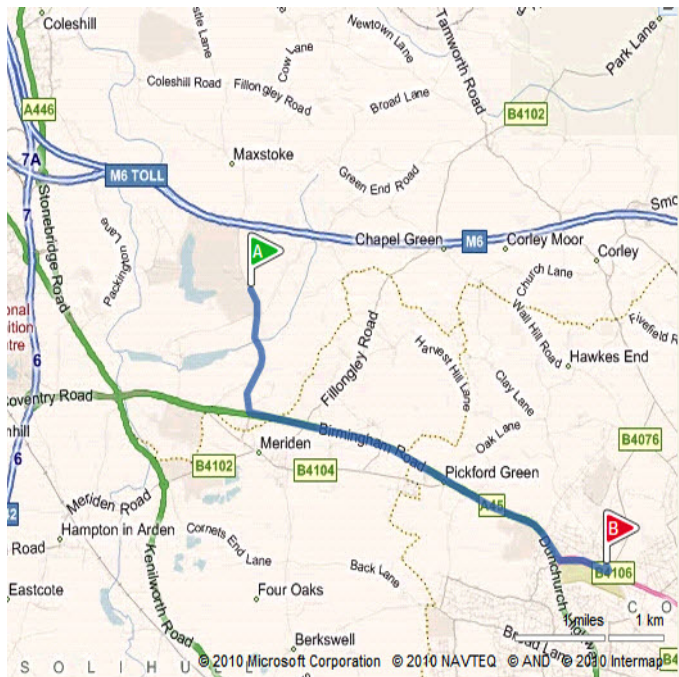

THERE AND BACK

THE ELMS HARVESTER (COVENTRY)

FOREST OF ARDEN, A MARRIOTT HOTEL & COUNTRY CLUB
MAXSTOKE LANE | PHONE +44 (0)1676 522 335

FOREST of ARDEN
A MARRIOTT® HOTEL & COUNTRY CLUB

Route: 5.9 miles, 9 min

1. Depart from CV7 7HR, Warks 1.1 mi
2. Keep straight onto Maxstoke Lane 0.3 mi
3. Take slip road left for A45 / Birmingham Road 3.7 mi
4. Take slip road left 0.2 mi
5. At roundabout, take 2nd exit onto A4114 / Pickford Way 0.6 mi
6. At roundabout, take 1st exit onto Birmingham Road 0.1 mi
7. Arrive at Elms Harvester