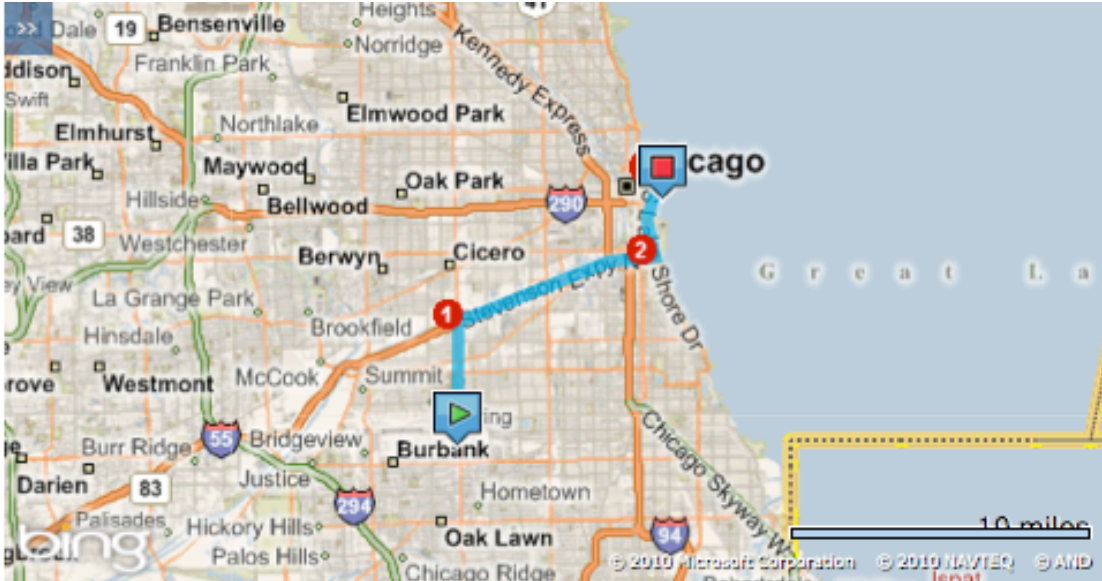

A trip to the Windy City wouldn't be complete without visiting the historic Navy Pier. Located on the Chicago shoreline of Lake Michigan, Navy Pier activities are limitless. Attractions include sightseeing tours, entertainment cruises, amusement park rides, seasonal festivals, and weekly fireworks. With so many Navy Pier activities to choose from, you could spend a week exploring the sights and sounds of the Windy City.

Looking for Navy Pier accommodations convenient to downtown Chicago and Navy Pier activities? Look no further than the Residence Inn Chicago Midway Airport. Our hotel is just a short drive to a variety popular attractions, including:

Residence Inn Chicago Midway Airport
 6638 South Cicero Avenue
 Bedford Park, Illinois 60638
 Phone: 1-708-458-7790
<http://www.marriott.com/chirm>

Driving Directions to Navy Pier:

The following **Easy Route** can assist you in reaching your destination.

Thank you for choosing Marriott. We look forward to seeing you soon.

Directions	miles
Depart SR-50 / S Cicero Ave toward W 66th St	3.1
1. Take ramp right and follow signs for I-55 North / Stevenson Expy N	7.1
2. Take ramp left and follow signs for US-41 North / S Lake Shore Dr	3.2
3. Take ramp right for Illinois St toward Grand Ave	0.2
4. Turn right onto N Streeter Dr	0.2
5. Turn right onto E Grand Ave	0.0
Arrive at E Grand Ave	