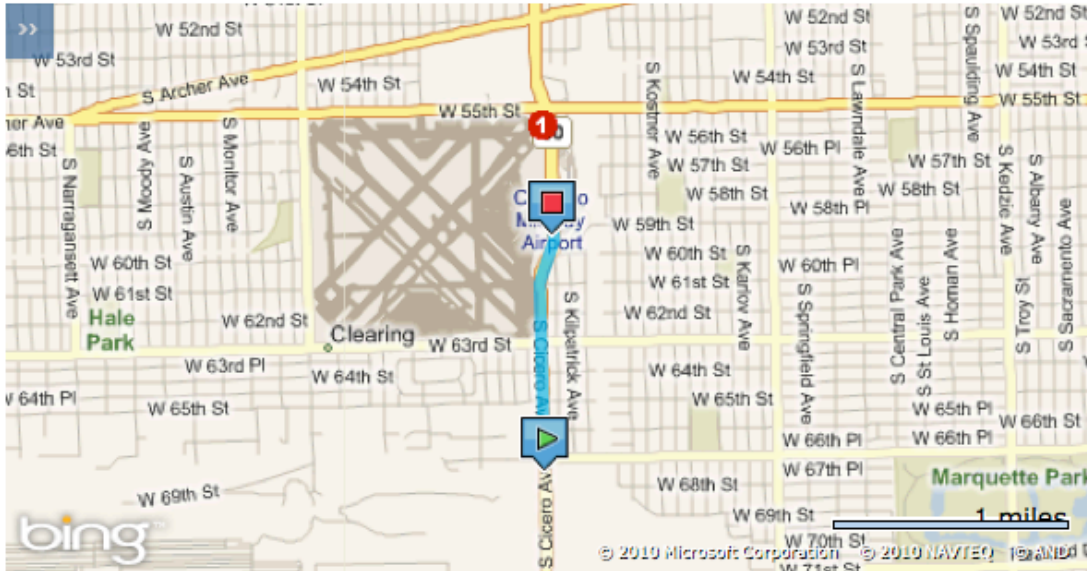

Our Residence Inn is considered the most convenient hotel near the Chicago Midway International Airport. Located just two blocks from the Chicago Midway International Airport, our extended stay Midway Airport hotel offers complimentary shuttle service and on-site parking for overnight guests.

Our hotel near the Chicago Midway International Airport is located 10 miles from the excitement of downtown Chicago. Our friendly staff will assist you in planning a day around the city visiting these popular attractions:

Residence Inn Chicago Midway Airport
 6638 South Cicero Avenue
 Bedford Park, Illinois 60638
 Phone: 1-708-458-7790
<http://www.marriott.com/chirm>

Driving Directions to the Chicago Midway International Airport:

Thank you for choosing Marriott. We look forward to seeing you soon.

Directions	miles
Depart SR-50 / S Cicero Ave toward W 66th St	1.3
1. Make a U-turn to stay on SR-50 South / S Cicero Ave	0.3
Arrive at SR-50 South / S Cicero Ave	