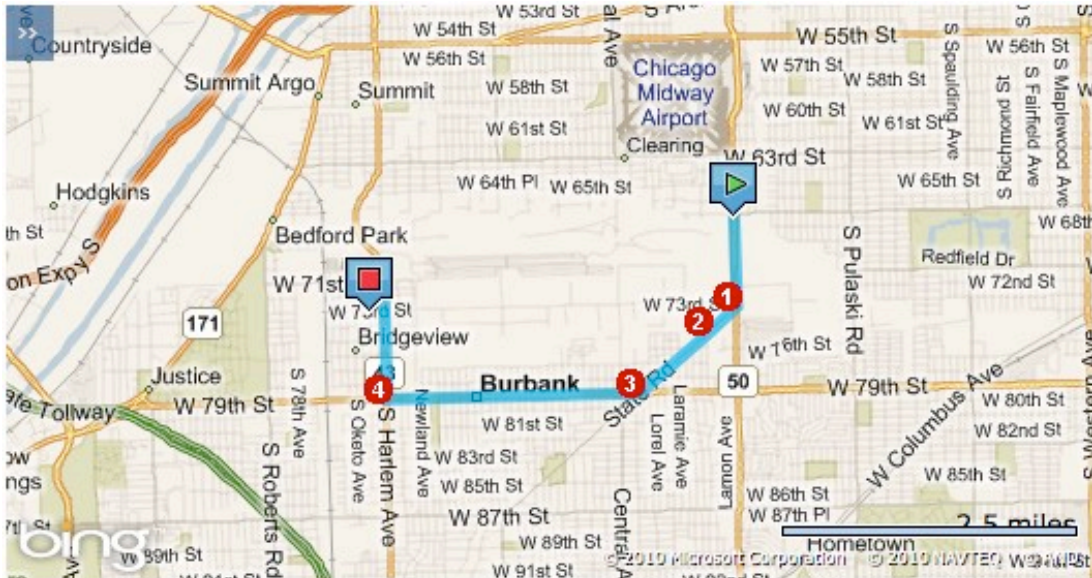

Your visit to the Windy City should include trips to these hot attractions:

- Toyota Park Stadium
- Magnificent Mile
- Navy Pier
- Millennium Park

Parking is never a problem at our Marriott hotel near Toyota Park Chicago. For your convenience, we can arrange transportation to and from Toyota Park Stadium.

Our Marriott Midway hotel offers 24-hour airport shuttle service and complimentary high-speed Internet Access. Our luxurious amenities and cozy beds ensure a comfortable and productive stay.

Chicago Marriott Midway
 6520 South Cicero Avenue
 Chicago, Illinois 60638
 Phone: 1-708-594-5500

<http://www.marriott.com/chima>

Driving Directions to Toyota Park Stadium:

The following **Easy Route** can assist you in reaching your destination.

Estimated Travel Time: 12 minutes 5.5 miles

ATTENTION: We do our best to present accurate driving directions, generated from the most current mapping services available. However, new road construction and highway modifications may result in some discrepancies.

Thank you for choosing Marriott. We look forward to seeing you soon.

Directions	miles
Depart SR-50 / S Cicero Ave toward W 66th St	1.0
1. Turn right onto S State Rd	0.3
2. Road name changes to State Rd	0.8
3. Bear right onto W 79th St	2.2
4. Turn right onto SR-43 / S Harlem Ave	1.0
5. Turn left onto W 71st St	0.1
Arrive at W 71st St	