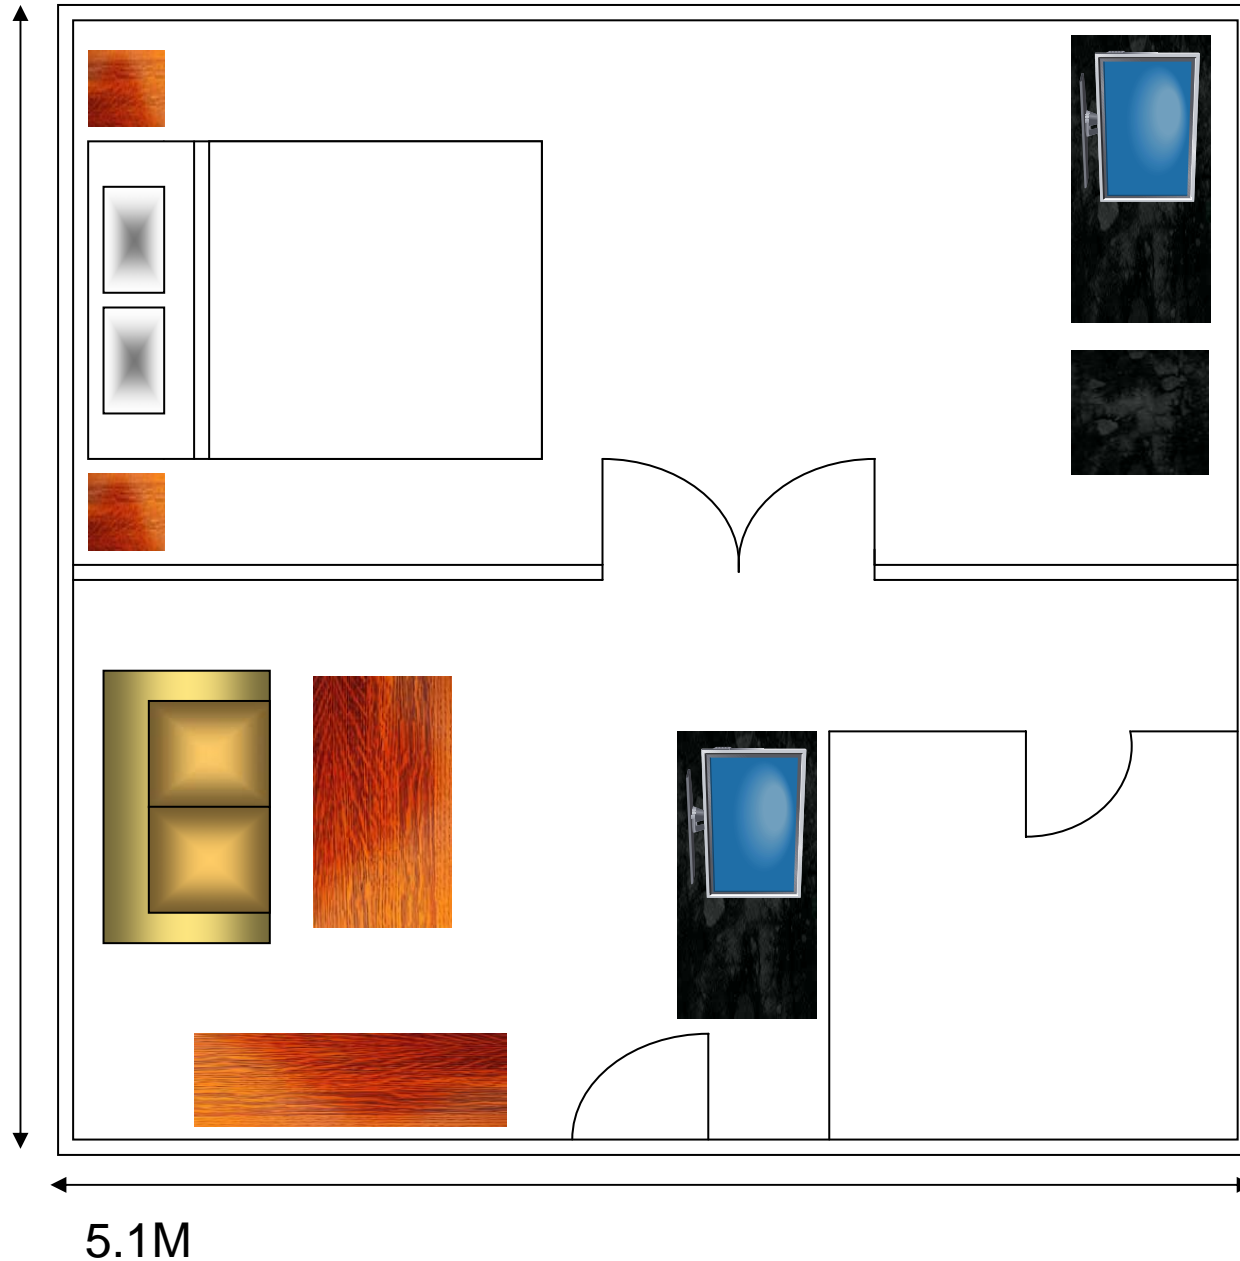

Chingle Suite

The suite comprises of two separate areas with French connecting doors. The living area has a double fold out sofa, television, coffee table and work station. The bedroom is very spacious with a king size canopy bed, television and plenty of wardrobe space. This room is ideal for a small family or for the bride getting ready for her wedding day

Preston Marriott

Garstang Road
Preston PR3 5JB
01772 864087

9.1M

5.1M