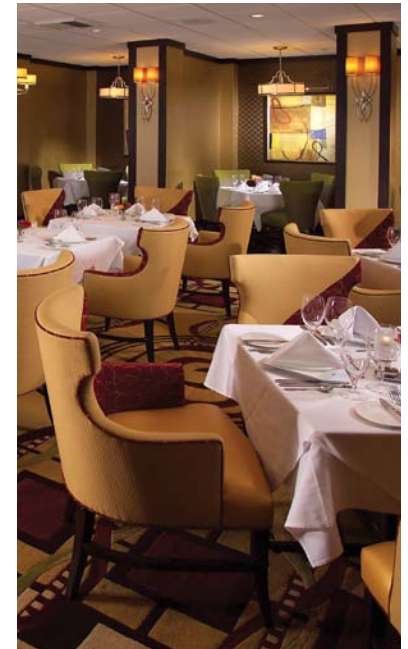

**AN EXTRAORDINARY GETAWAY
JUST MINUTES FROM THE AIRPORT.**

Experience an airport escape at Atlanta Airport Marriott®, the perfect choice for a business meeting or layover. Nestled on 14 acres of picturesque grounds, state-of-the-art amenities and a retreat-like setting abound. Spread out in your spacious guest room and relax thanks to sound-proof windows and luxury linens. Rest easy knowing that transportation to the airport and MARTA is complimentary. Dine on succulent steak at *Bentleys* or on authentic Japanese sushi at *The Lobby Bar* and know the rest of the world is only minutes away when you need to get back.

RESTAURANTS & LOUNGES

Bentleys Steakhouse, Atlanta steak restaurant featuring steak, seafood and award-winning wine • *Allie's American Grille*, The perfect combination of casual atmosphere and culinary excellence serving favorites with a regional flare • *The Lobby Bar*, Authentic Japanese sushi bar offering freshly prepared-to-order sushi, sashimi, maki, specialty and vegetarian rolls • *Southside Lounge*, Features a variety of bottled and draft beers from around the world • Starbucks® *We Proudly Brew* offers specialty coffees, fresh fruit, pastries and sandwiches for a quick option on the go